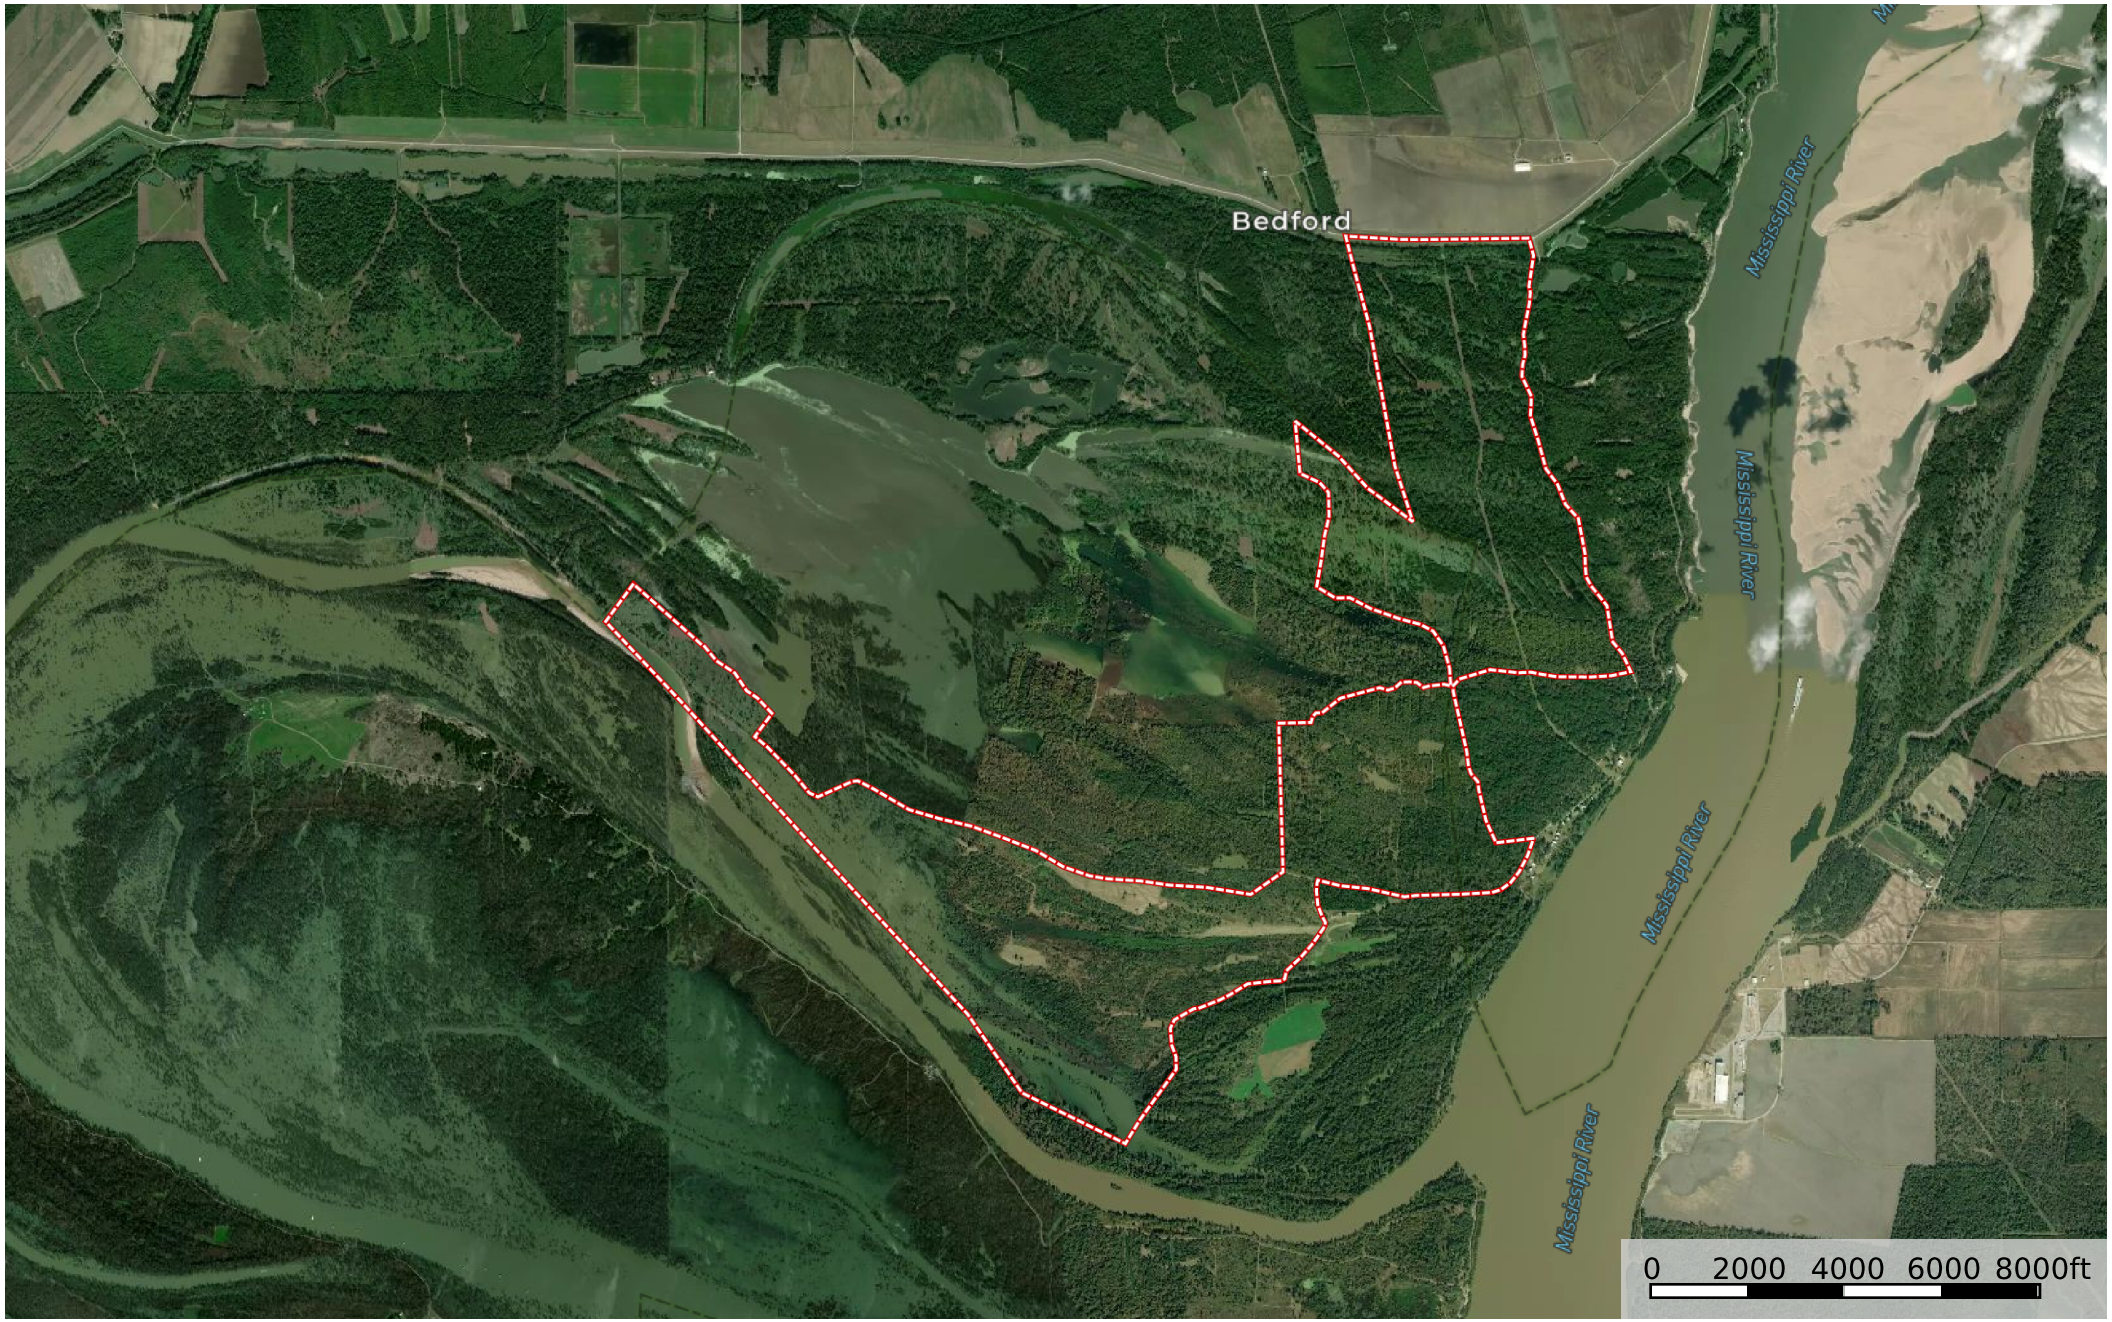

LA - Madison Diamond Share 2100 ac +/-
Madison Parish, Louisiana, 2100 AC +/-

 Boundary