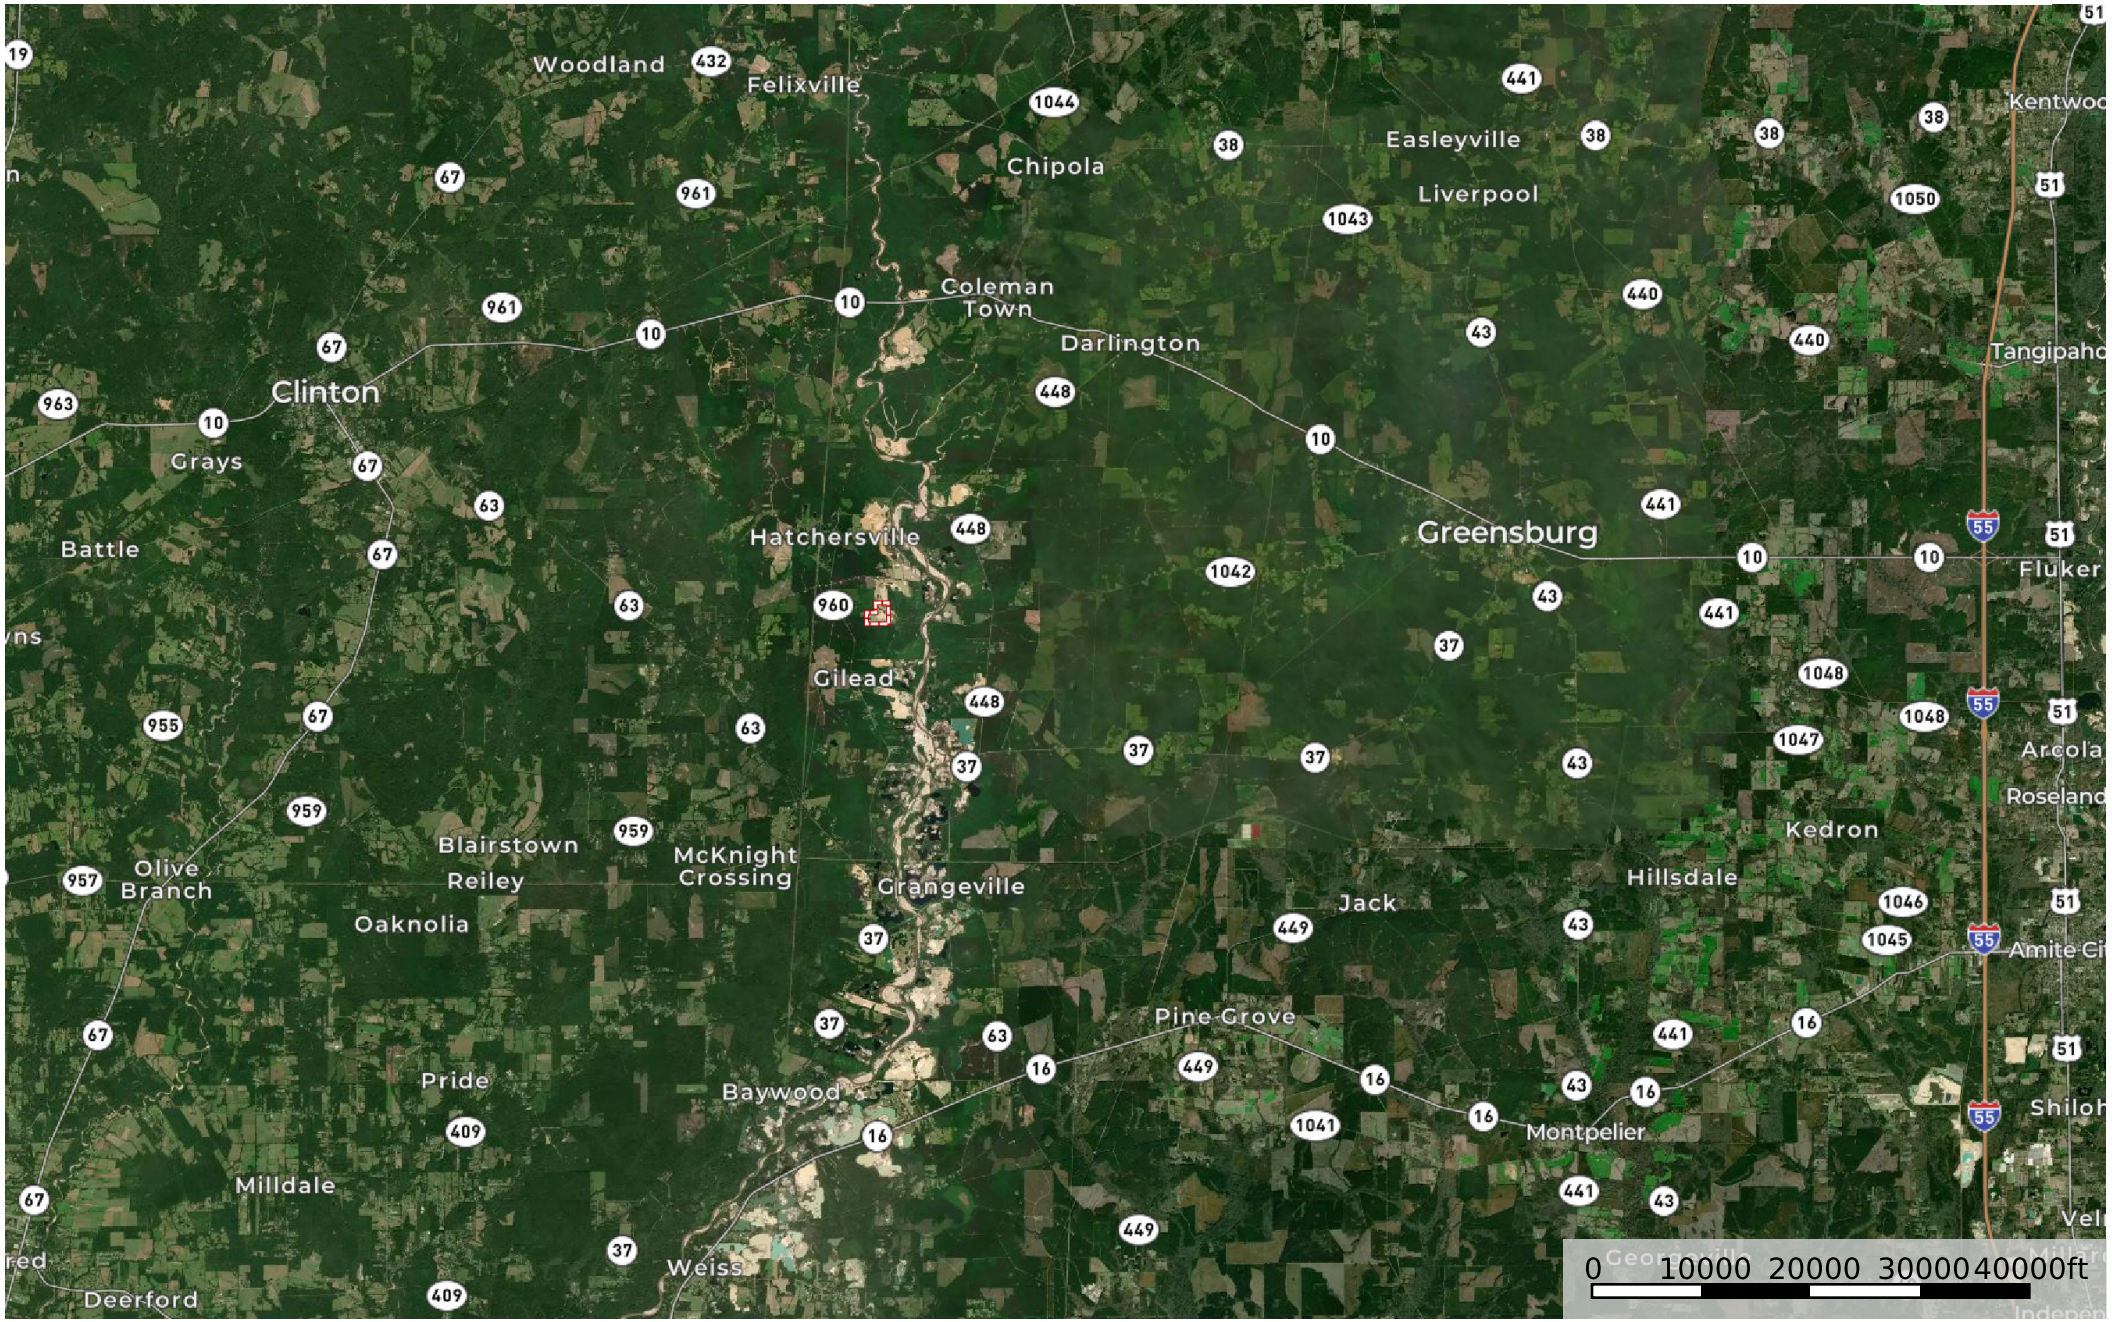

# LA - East Feliciana Clear Lake 71 ac +/- Louisiana, AC +/-

Boundary