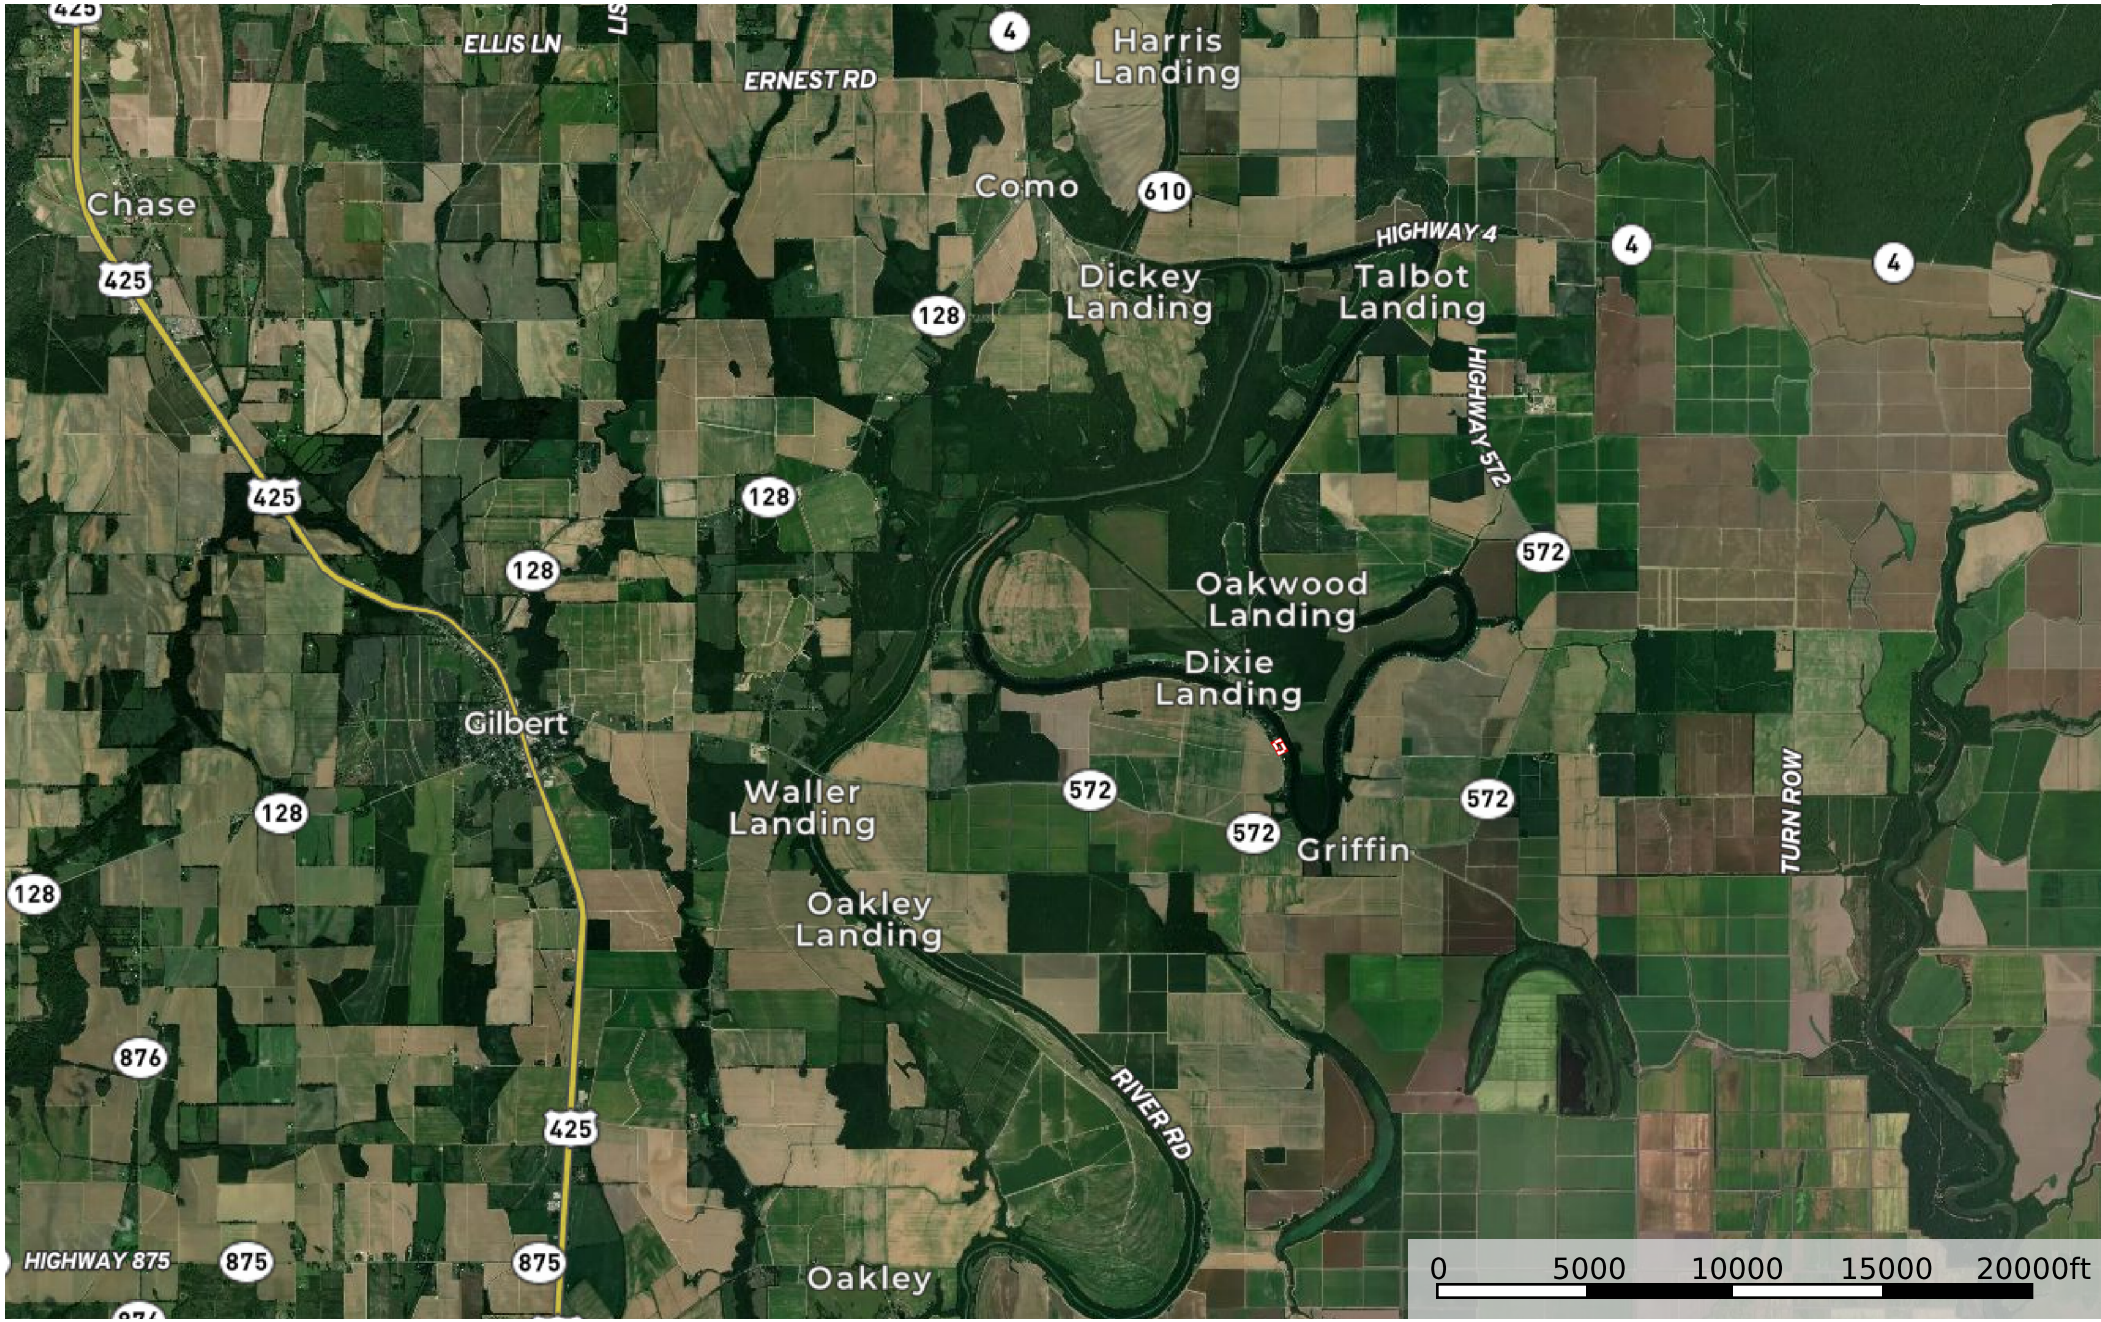

LA - Franklin Bayou Macon Camp and Shop

Franklin Parish, Louisiana, AC +/-

Boundary