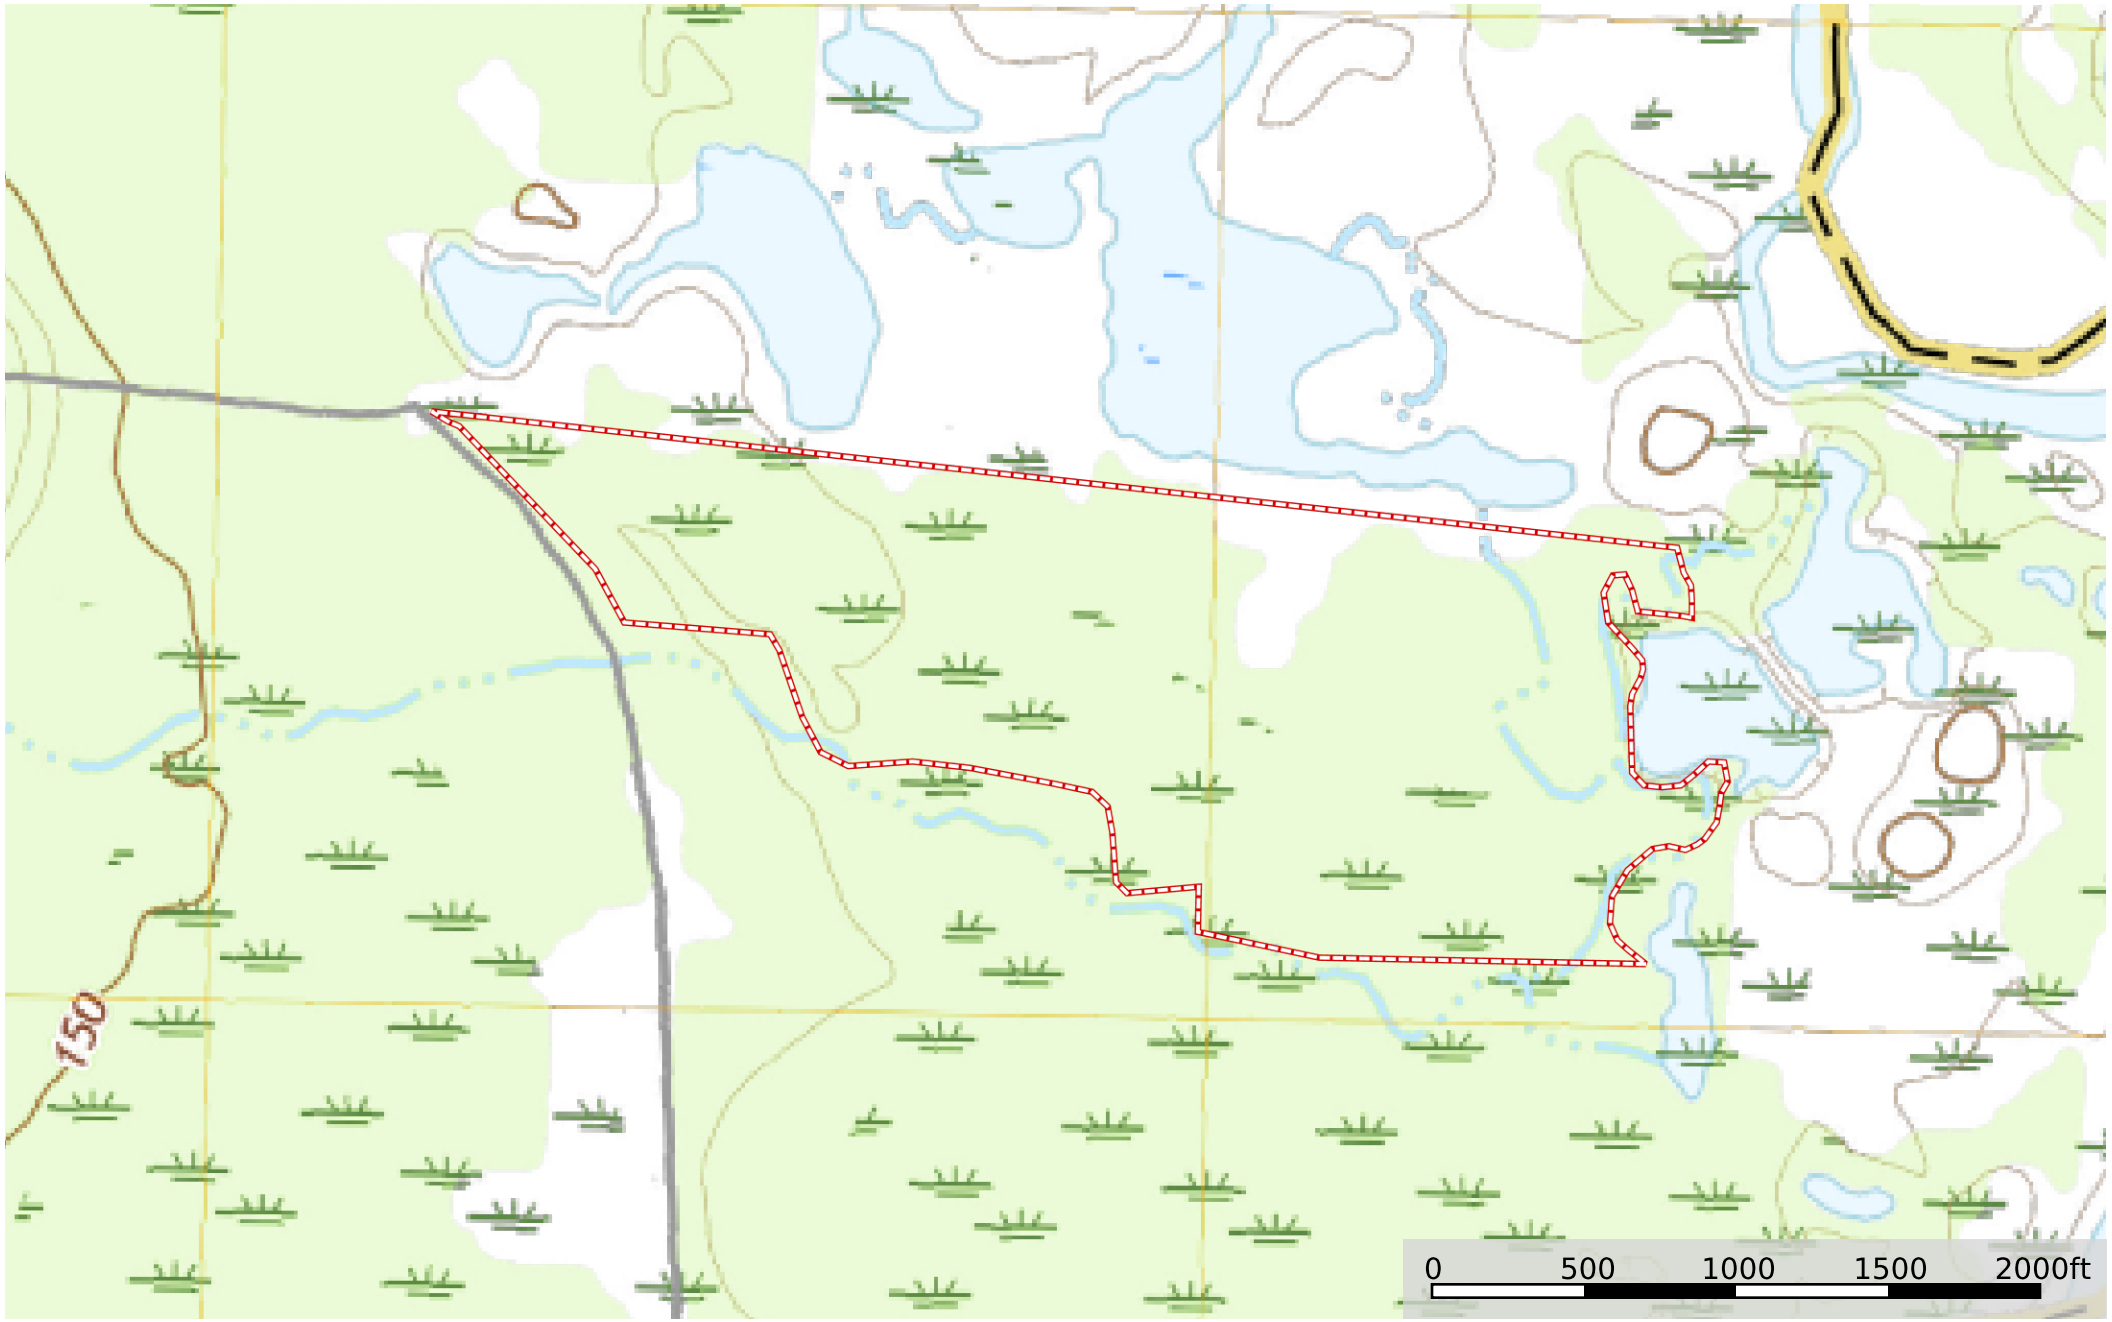

LA - East Feliciana Spinosa 92 ac +/-  
East Feliciana Parish, Louisiana, 92 AC +/-

 Boundary