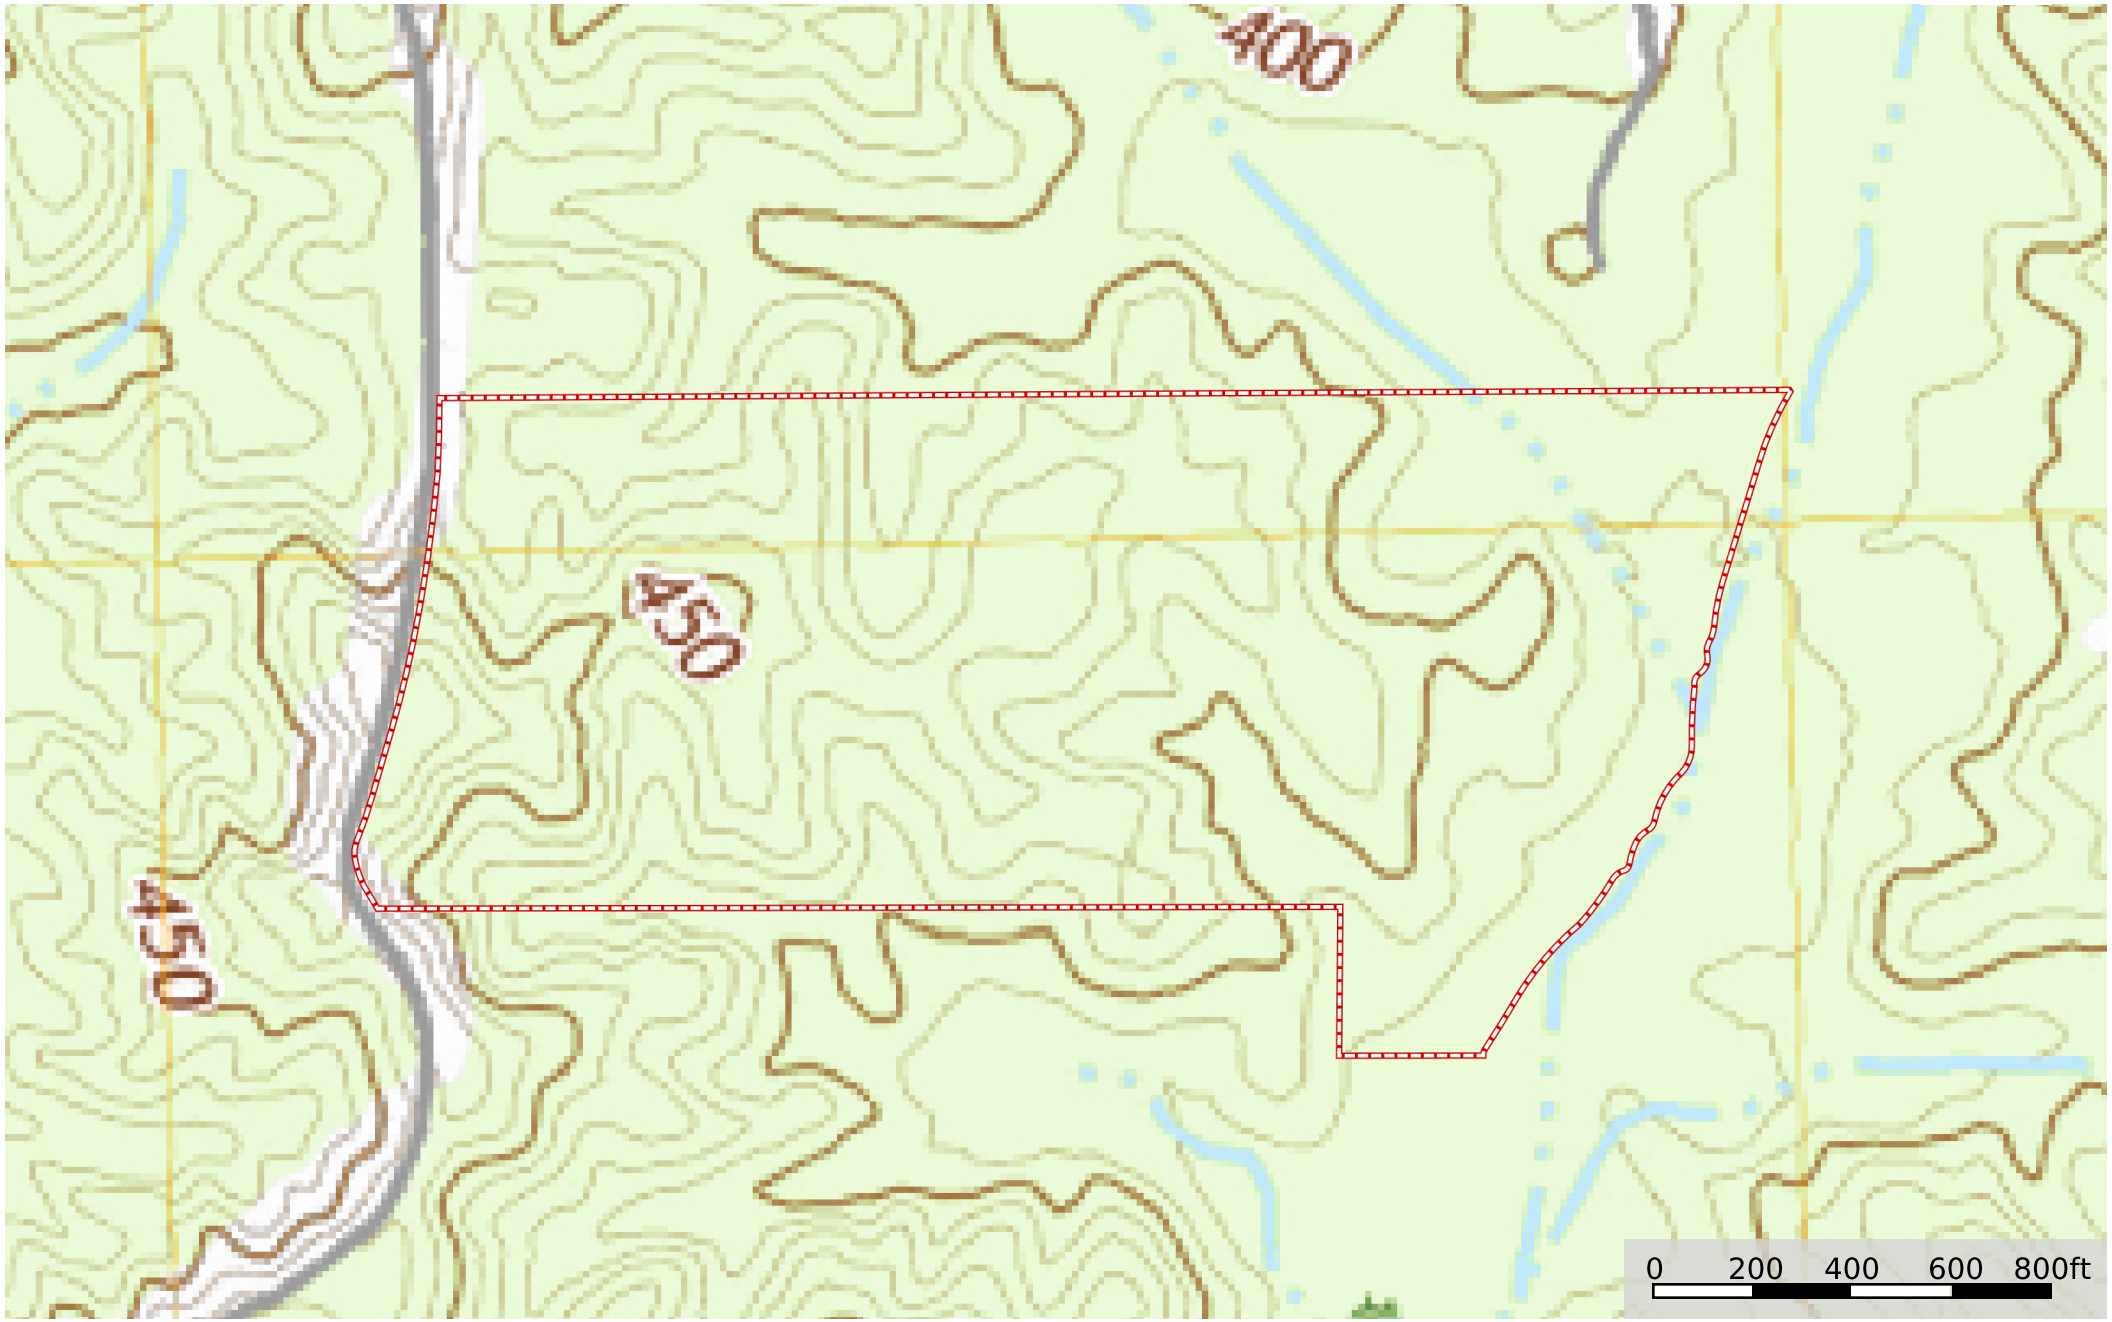

MS - Montgomery Burle 64.7 ac +/-
Montgomery County, Mississippi, 64.7 AC +/-

 Boundary

Gerald L. Brown
P: 3187289544 www.brownrealtyco.com P.O. Box 83, Rayville, La 71269

 The information contained herein was obtained from sources deemed to be reliable. MapRight Services makes no warranties or guarantees as to the completeness or accuracy thereof.