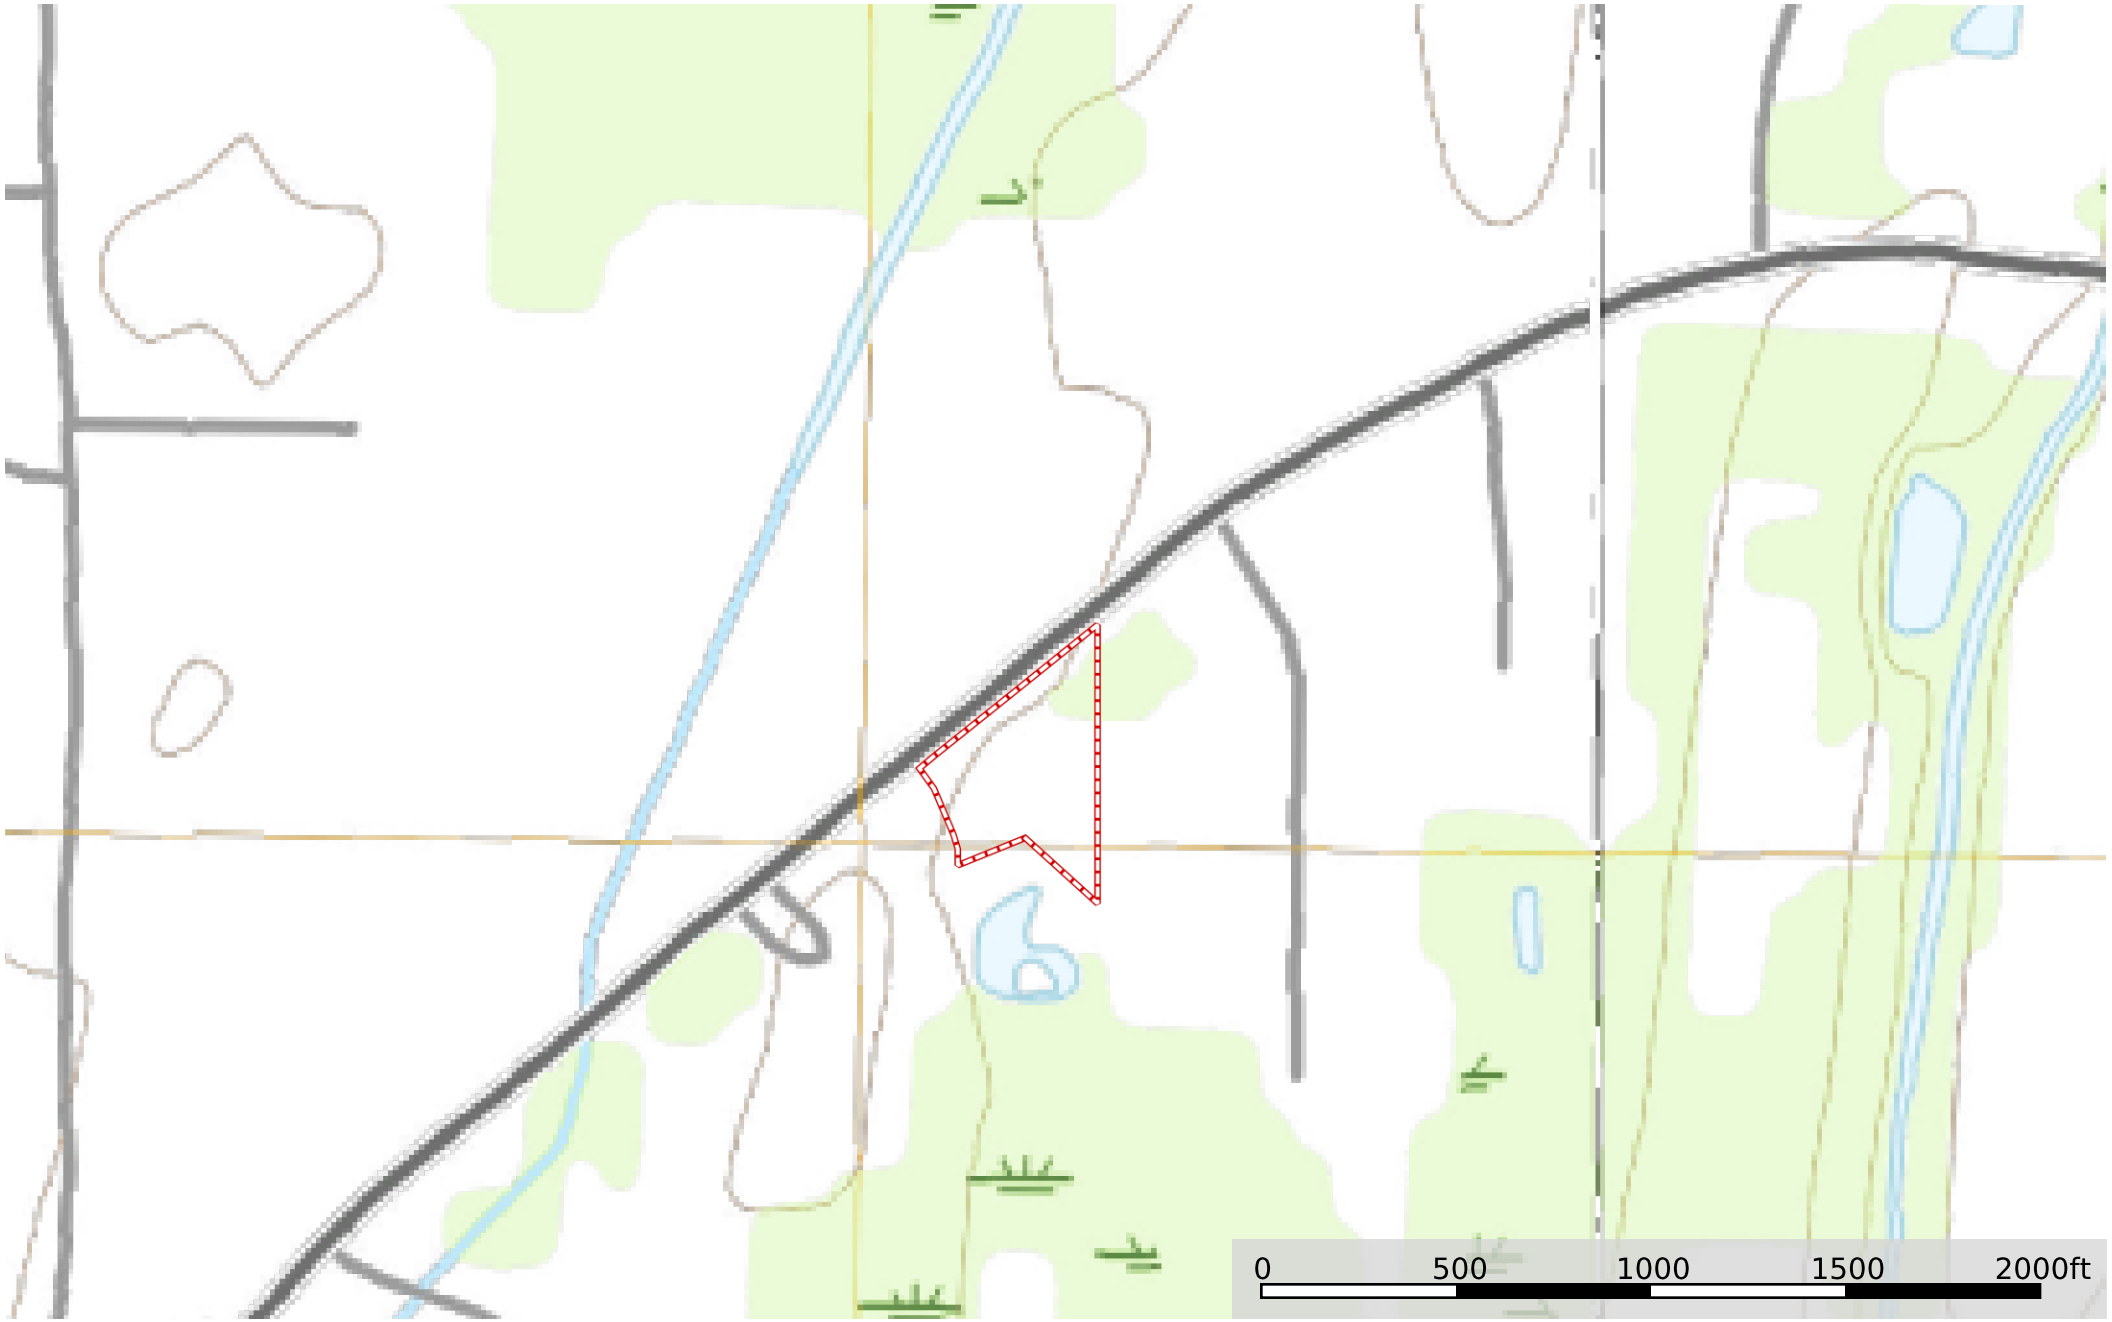

LA - Franklin Ulmer 4.4 ac +/-  
Franklin Parish, Louisiana, 4.4 AC +/-

 Boundary