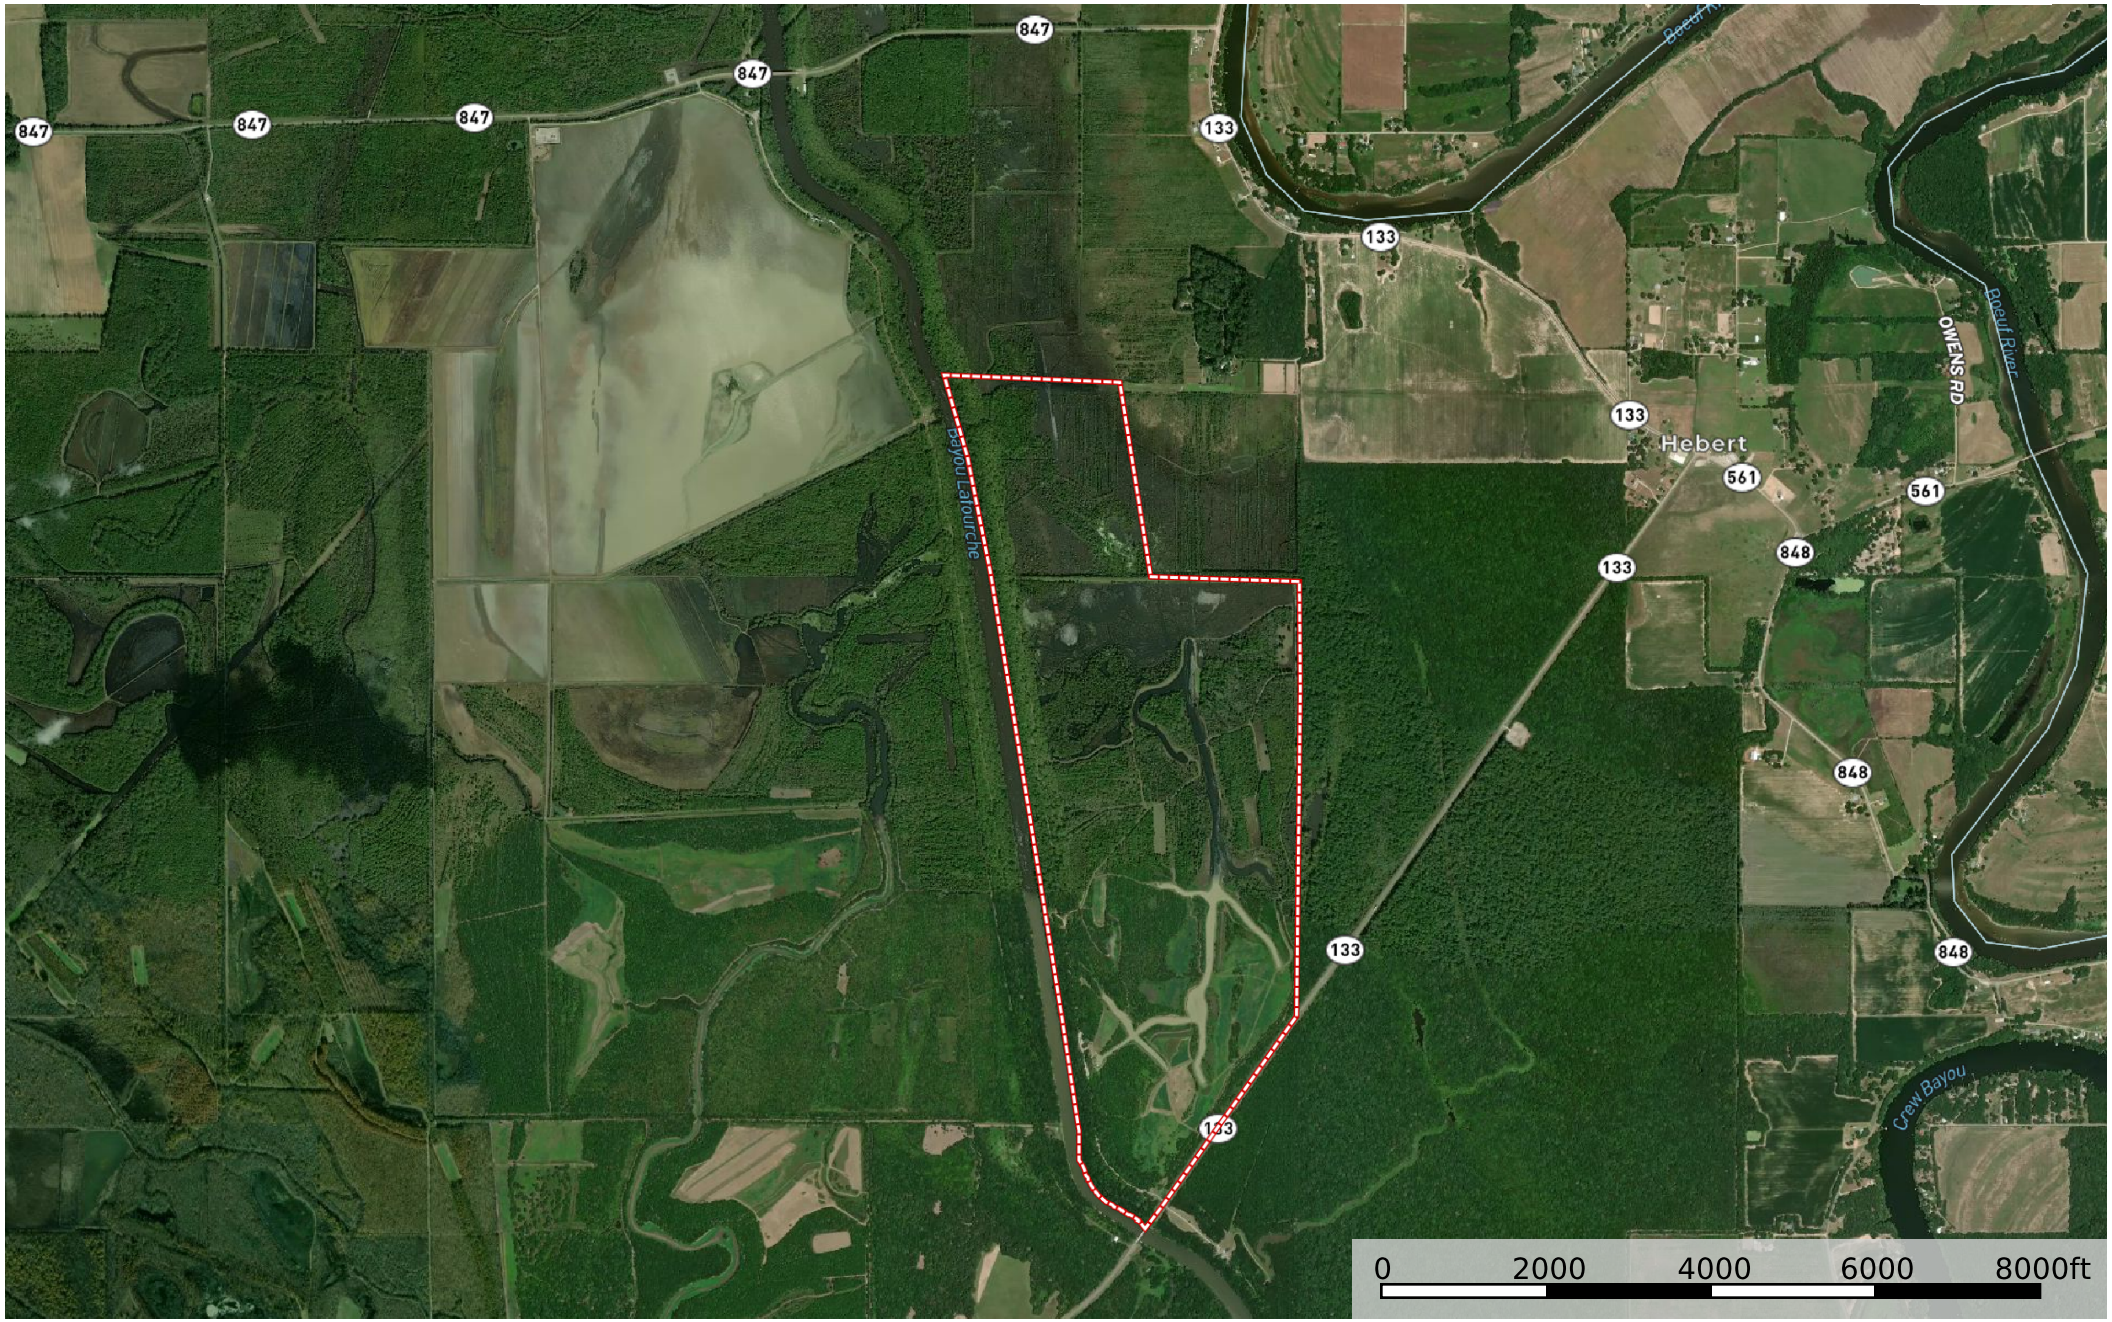

LA - Caldwell Lafourche Point 610 ac +/-
Caldwell Parish, Louisiana, 610 AC +/-

Boundary