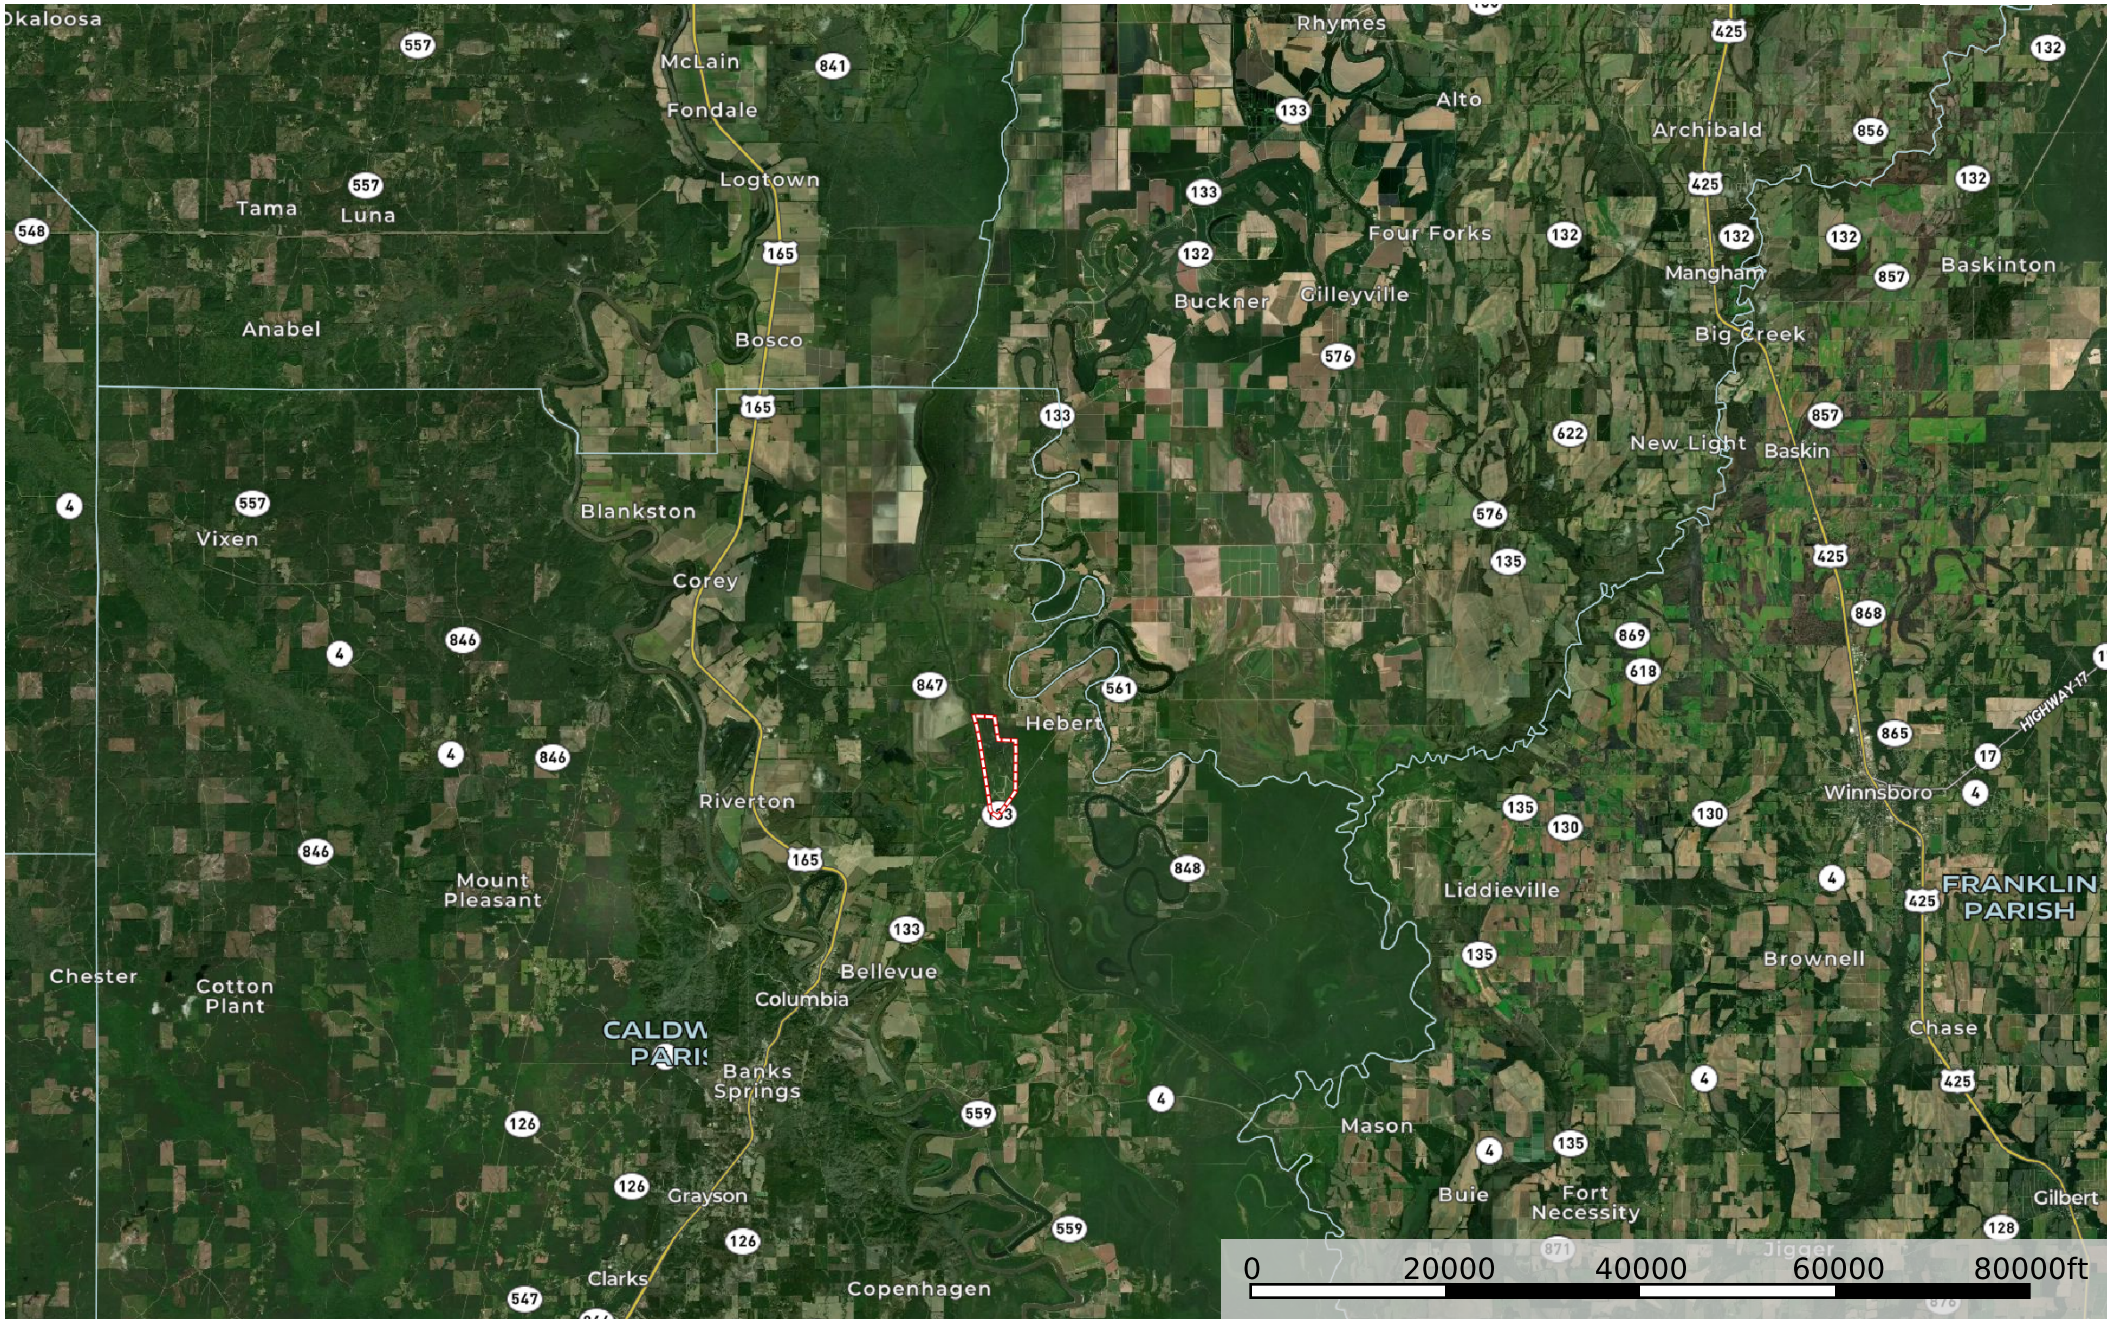

LA - Caldwell Lafourche Point 610 ac +/-
Caldwell Parish, Louisiana, 610 AC +/-

Boundary