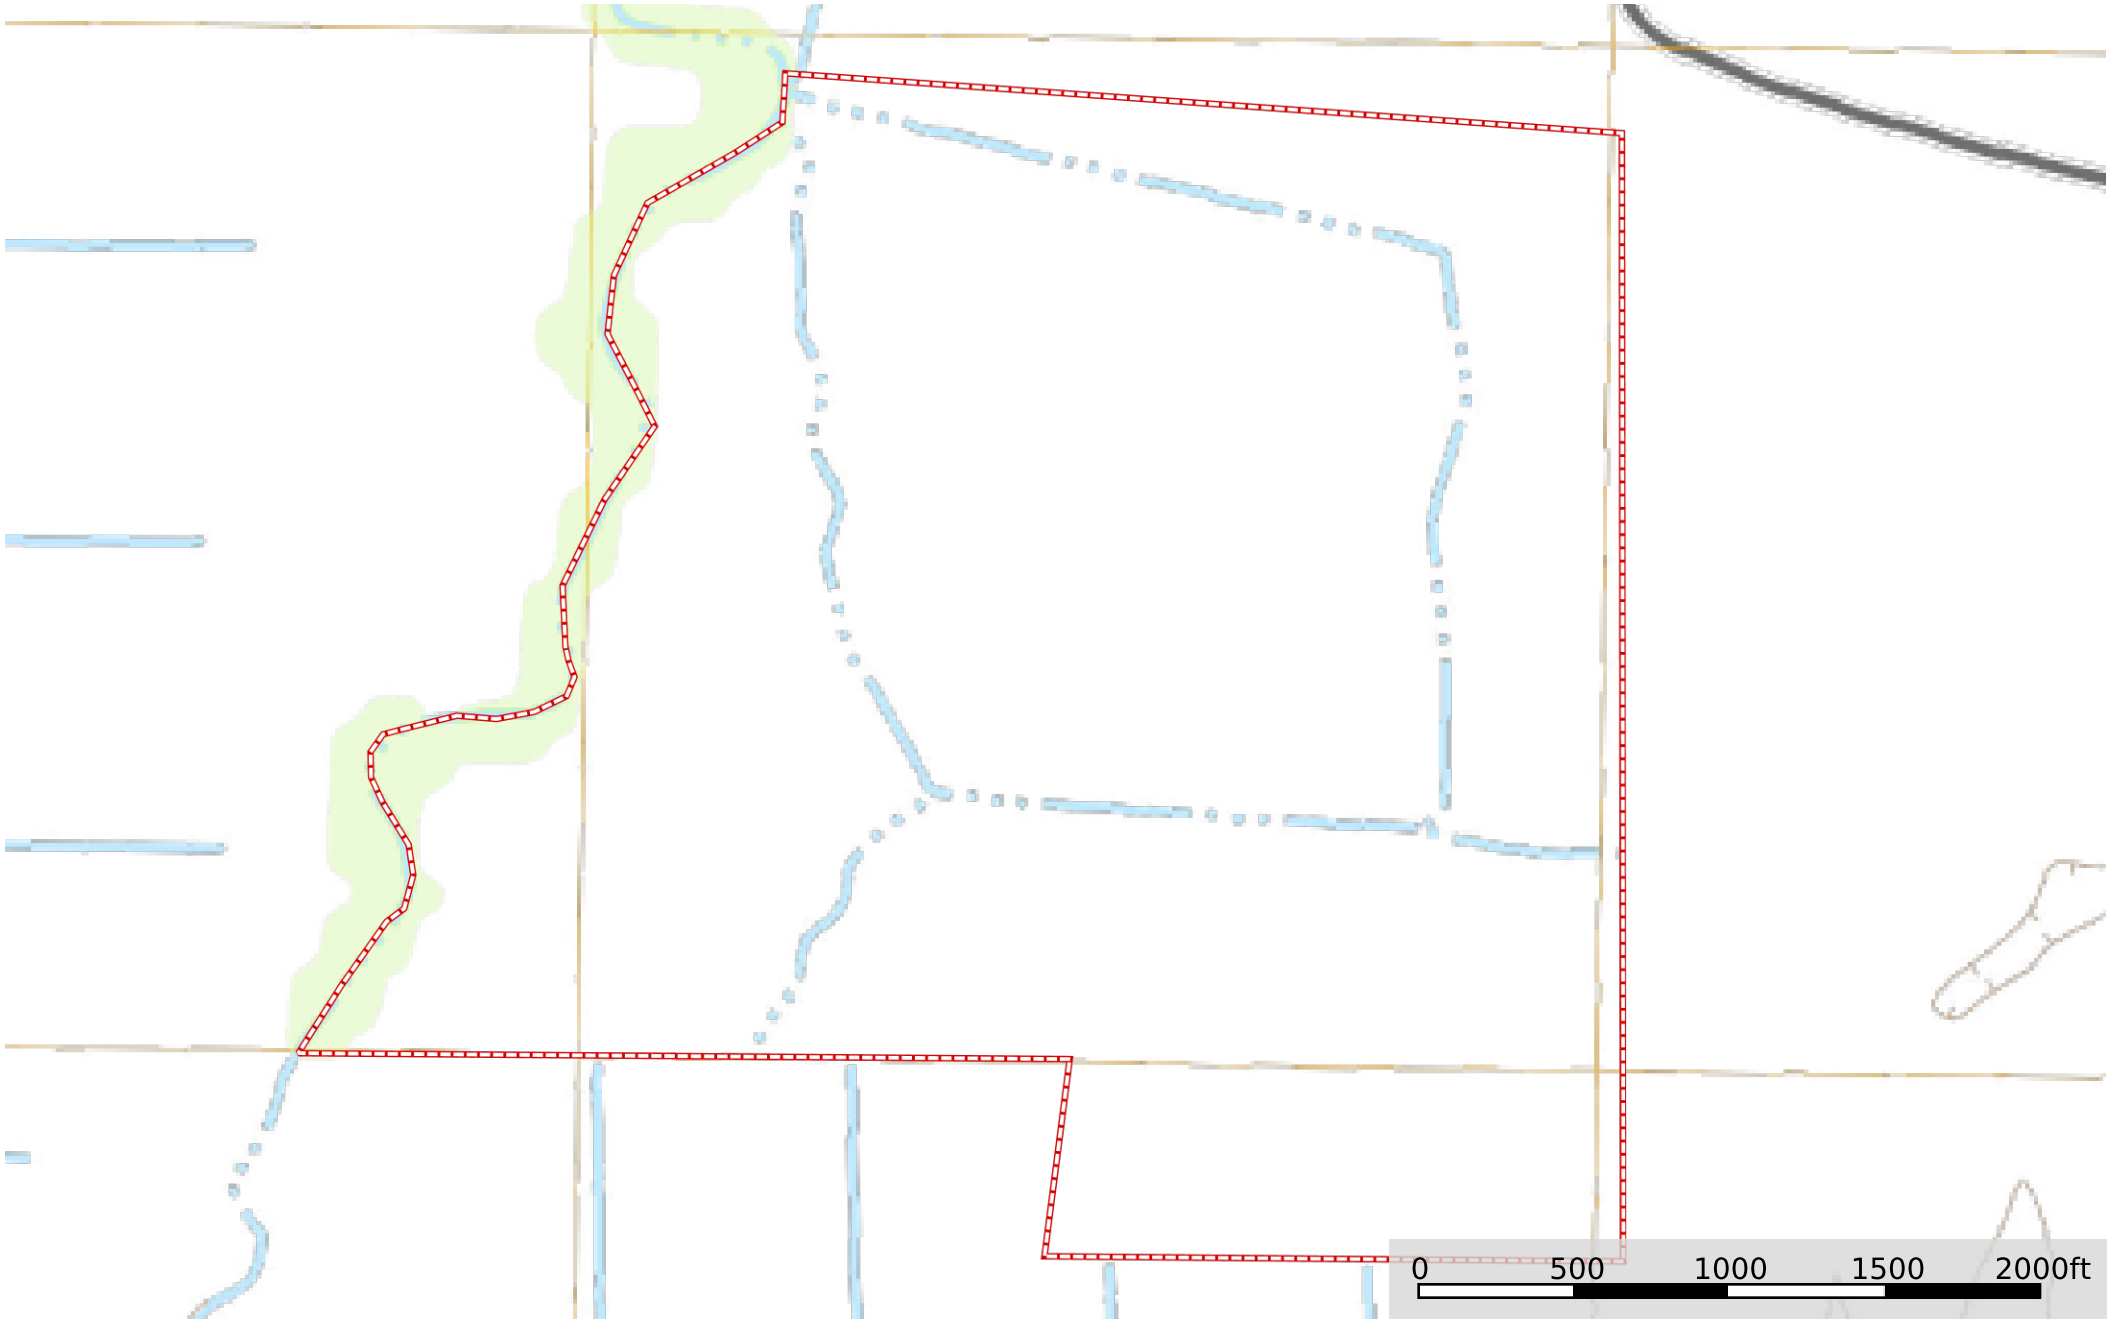

LA - East Carroll Deal 253 ac +/-
East Carroll Parish, Louisiana, 253 AC +/-

 Boundary