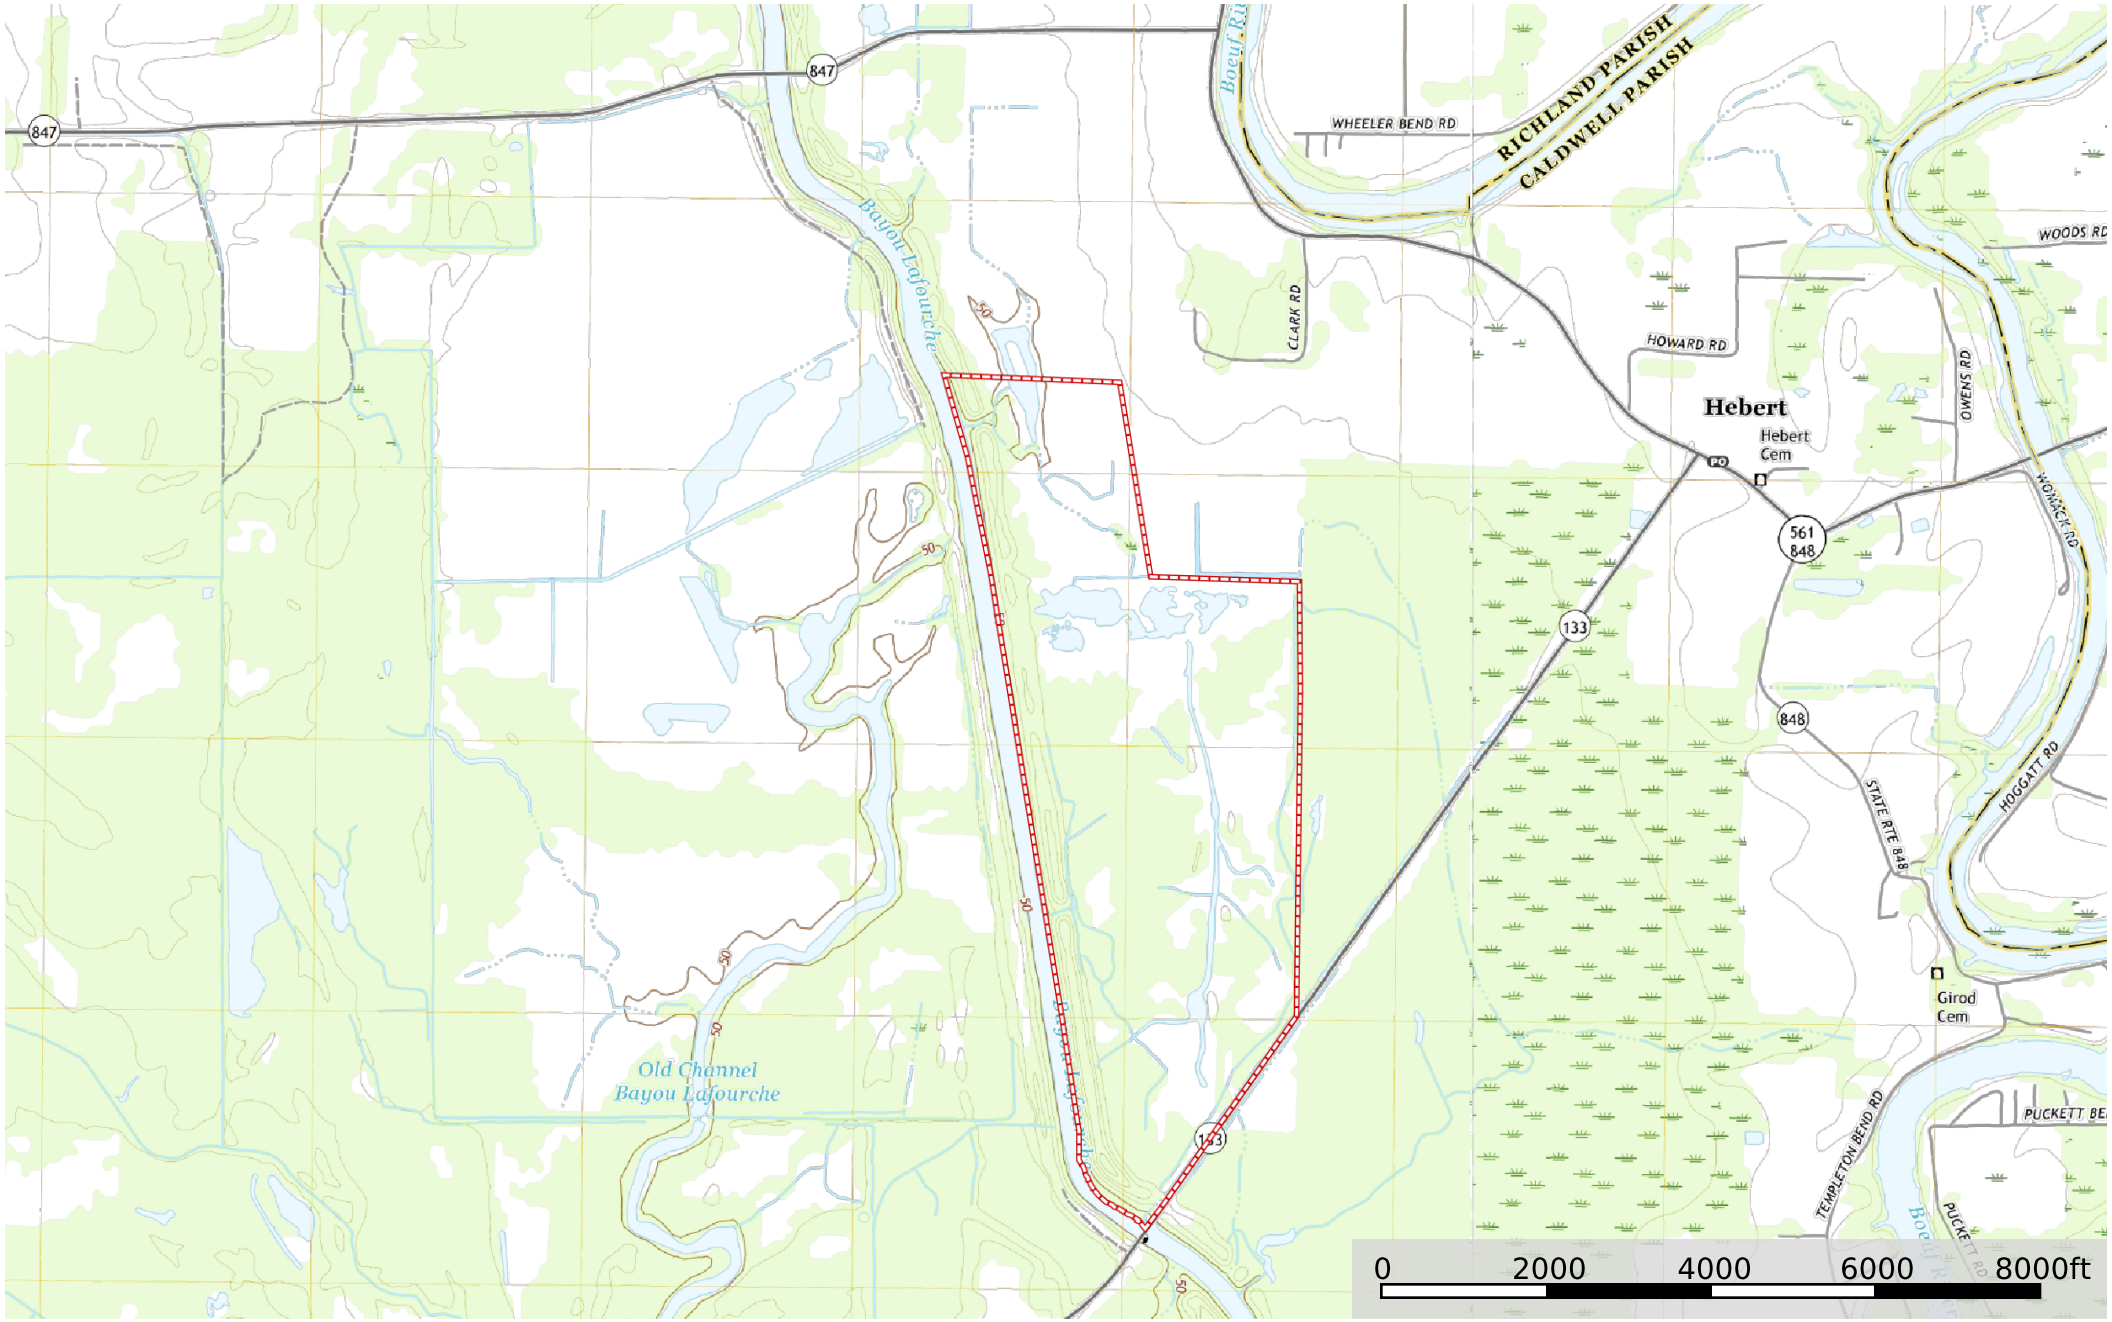

LA - Caldwell Lafourche Point 610 ac +/-
Caldwell Parish, Louisiana, 610 AC +/-

Boundary