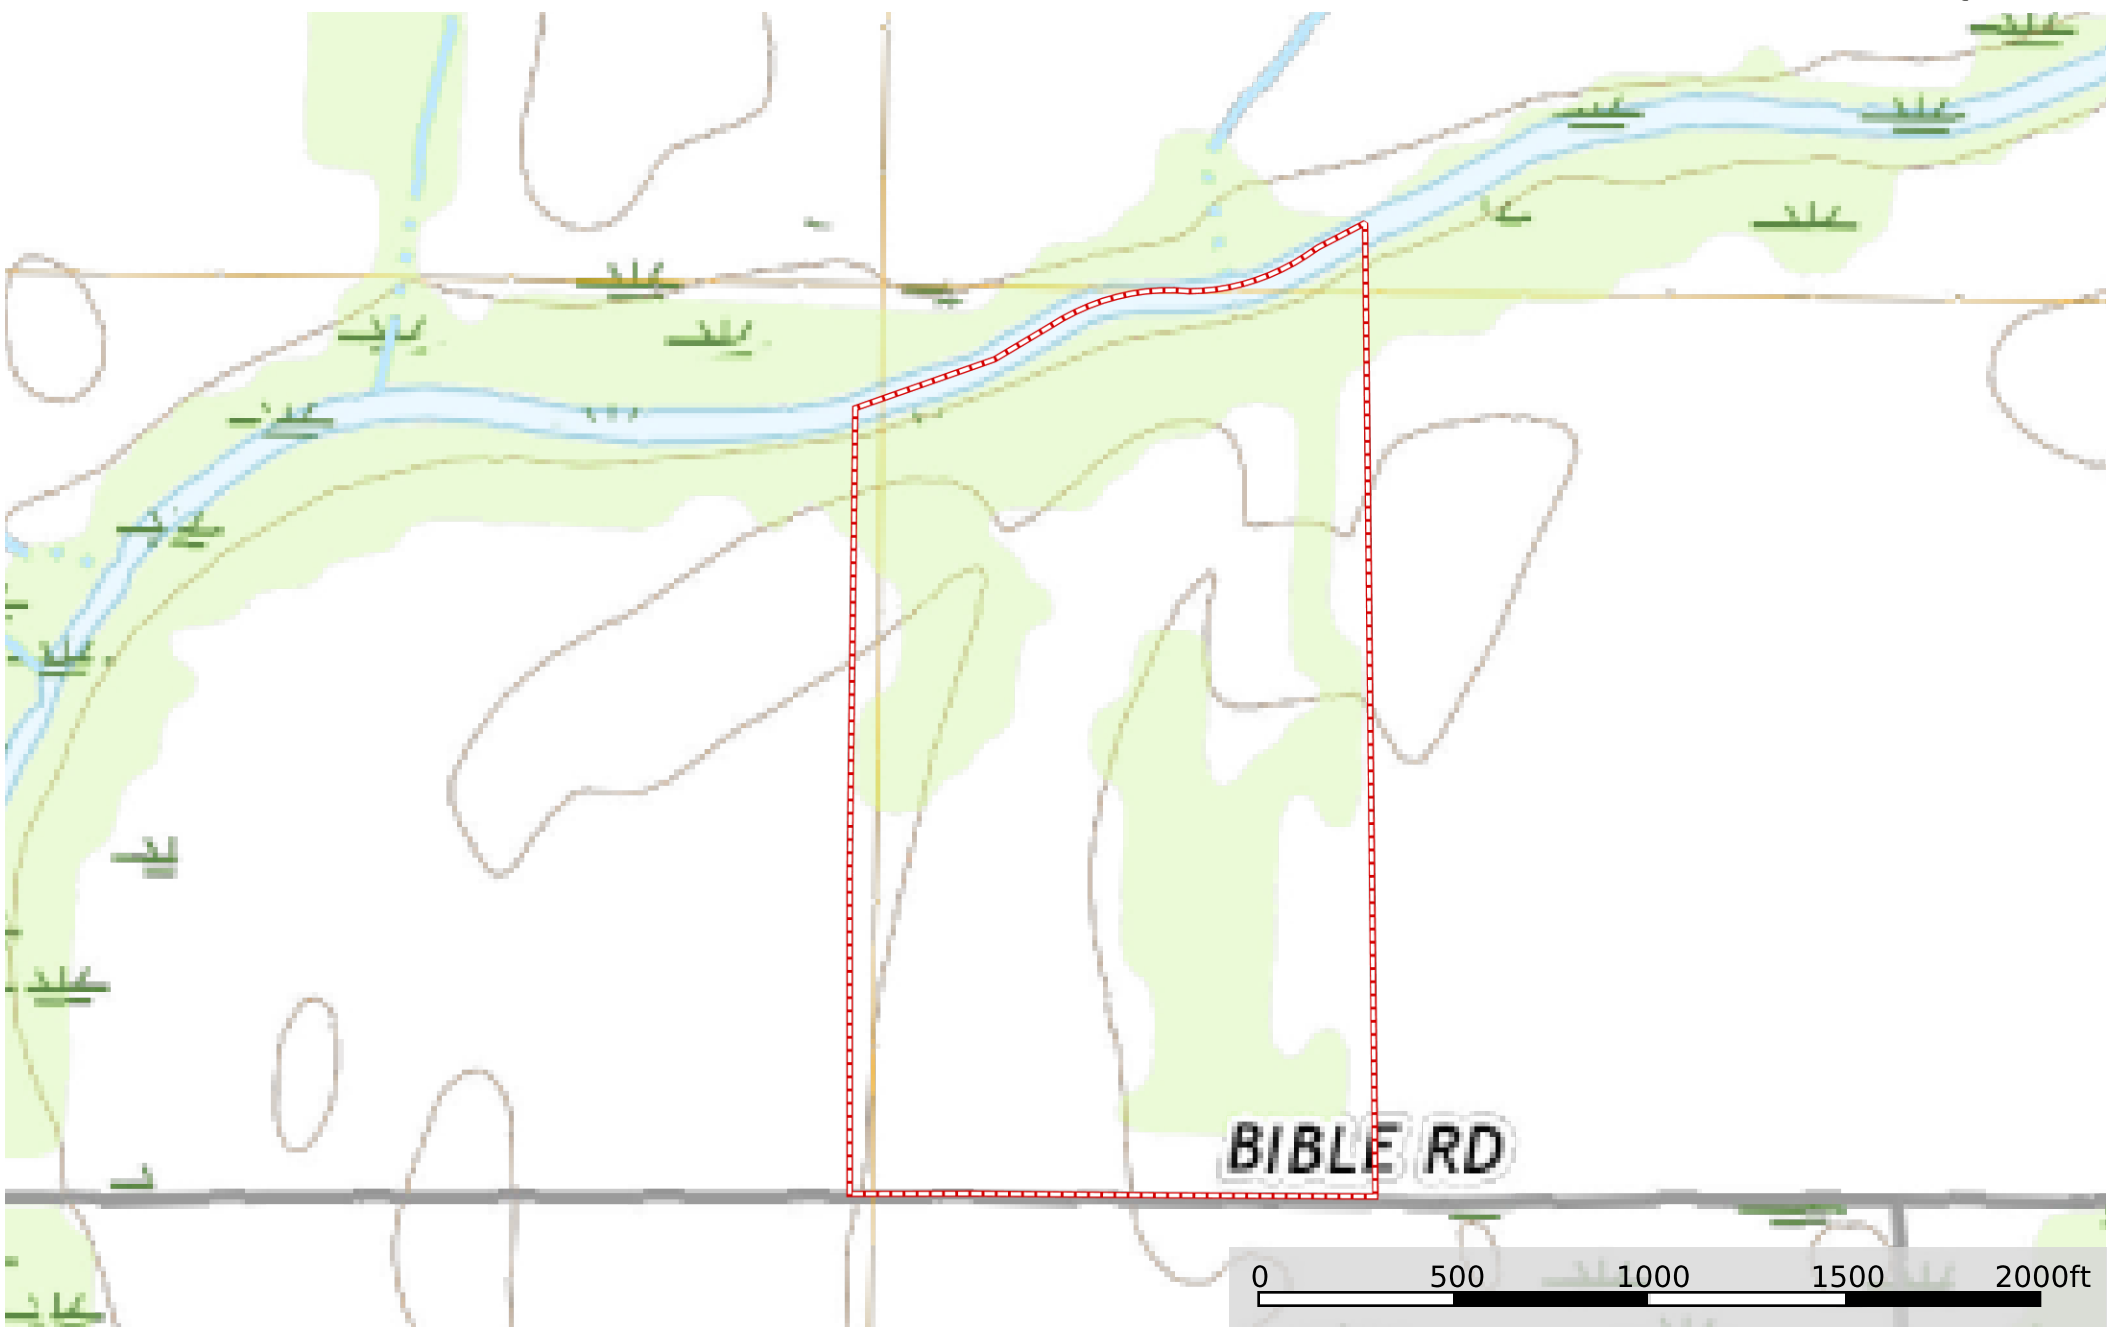

LA - West Carroll McLemore 70 ac +/-
West Carroll Parish, Louisiana, 70 AC +/-

Boundary