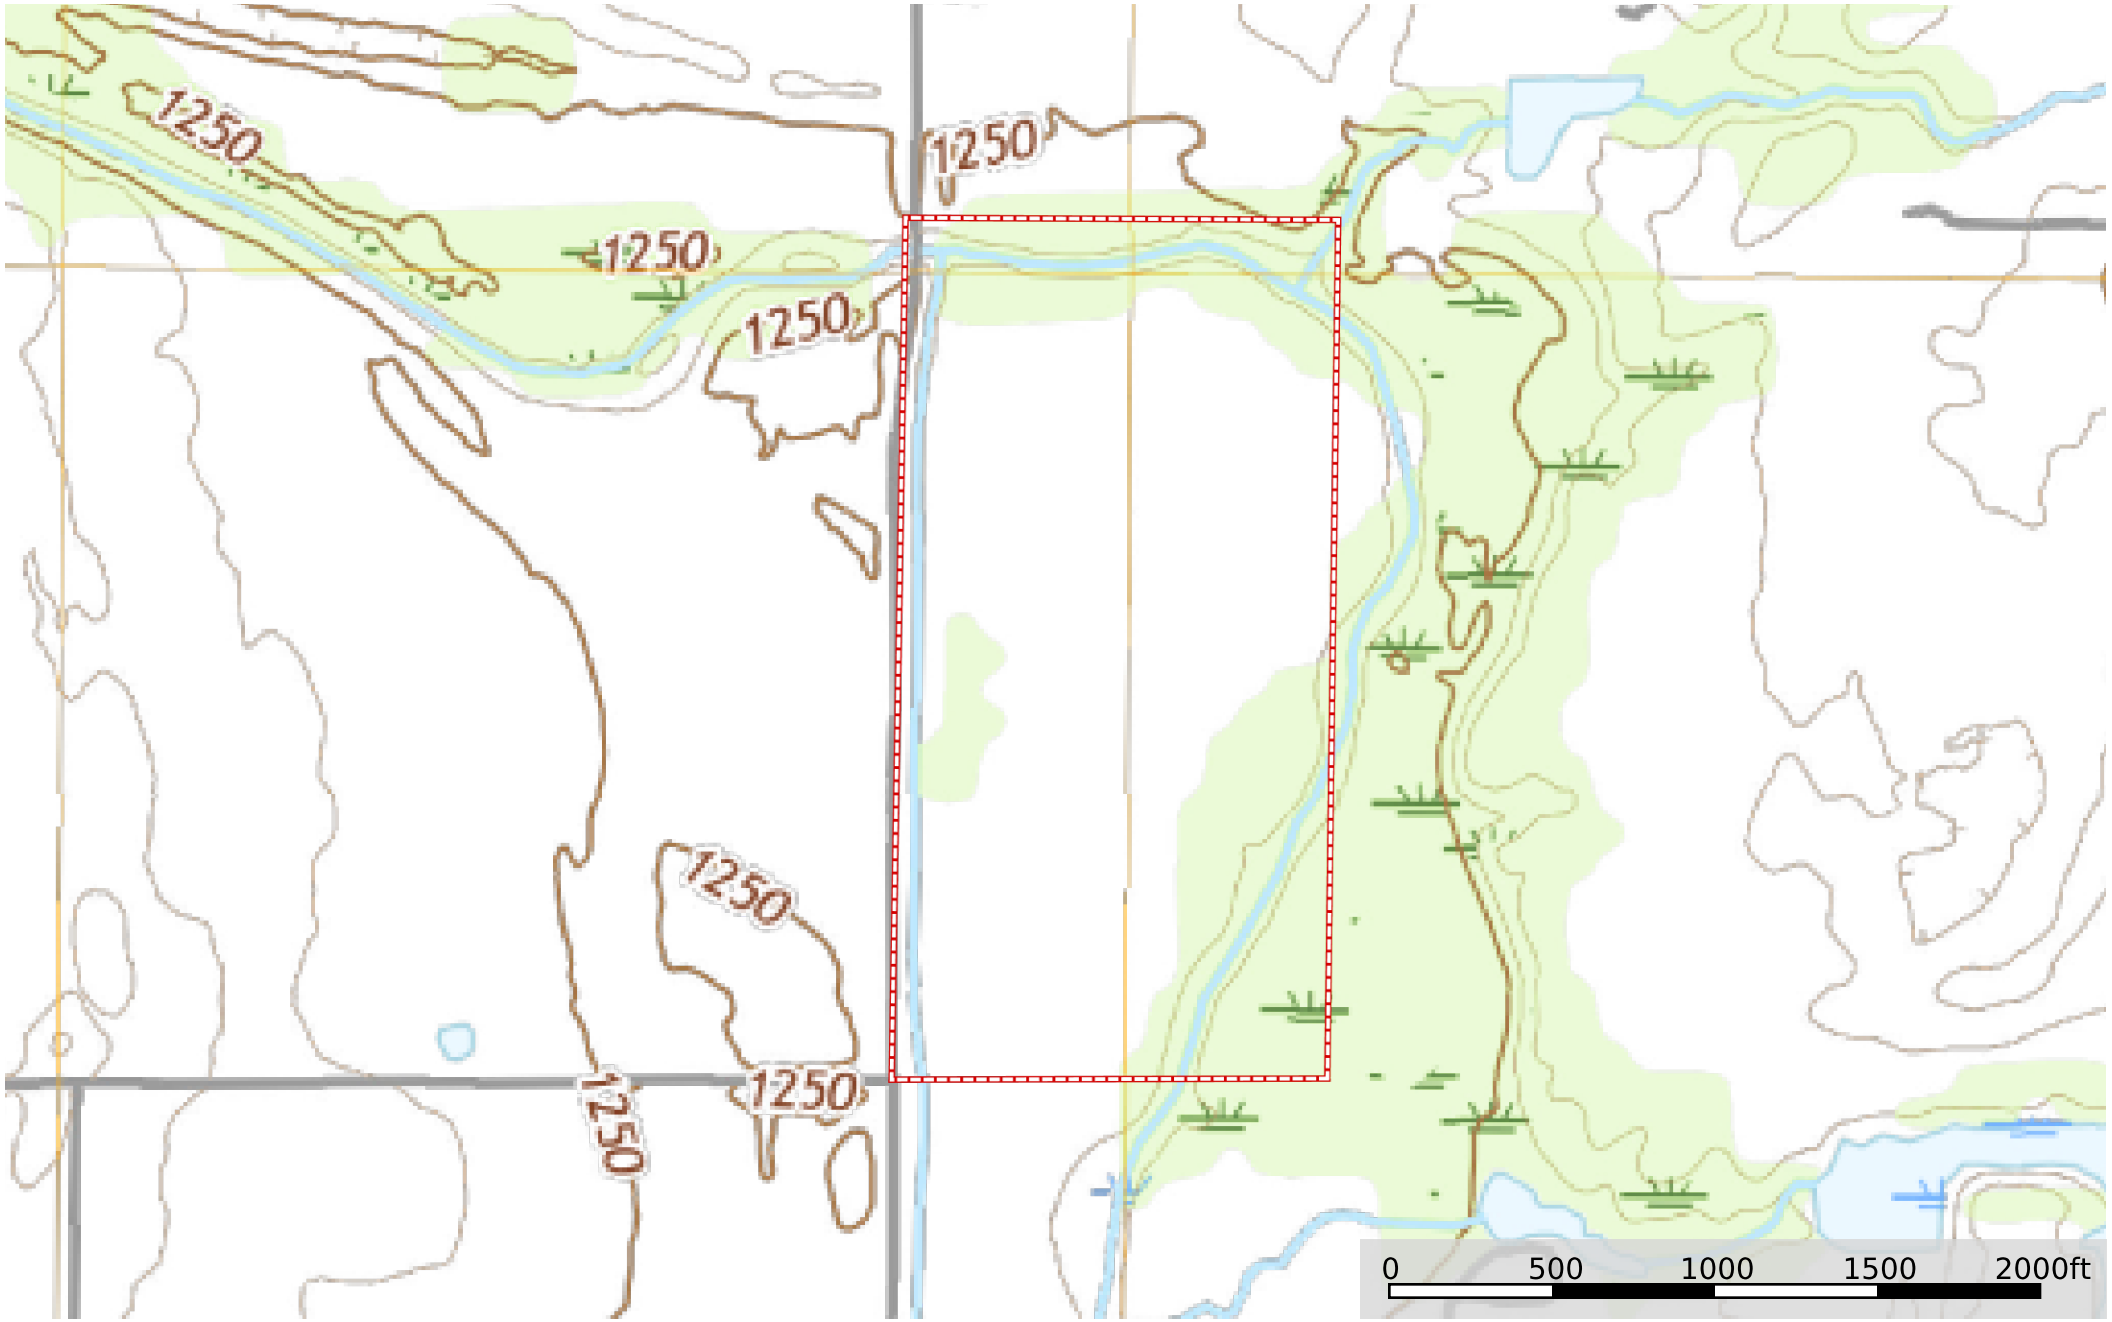

OK - Major Midwest Farms 80 ac +/-  
Major County, Oklahoma, 80 AC +/-

 Boundary