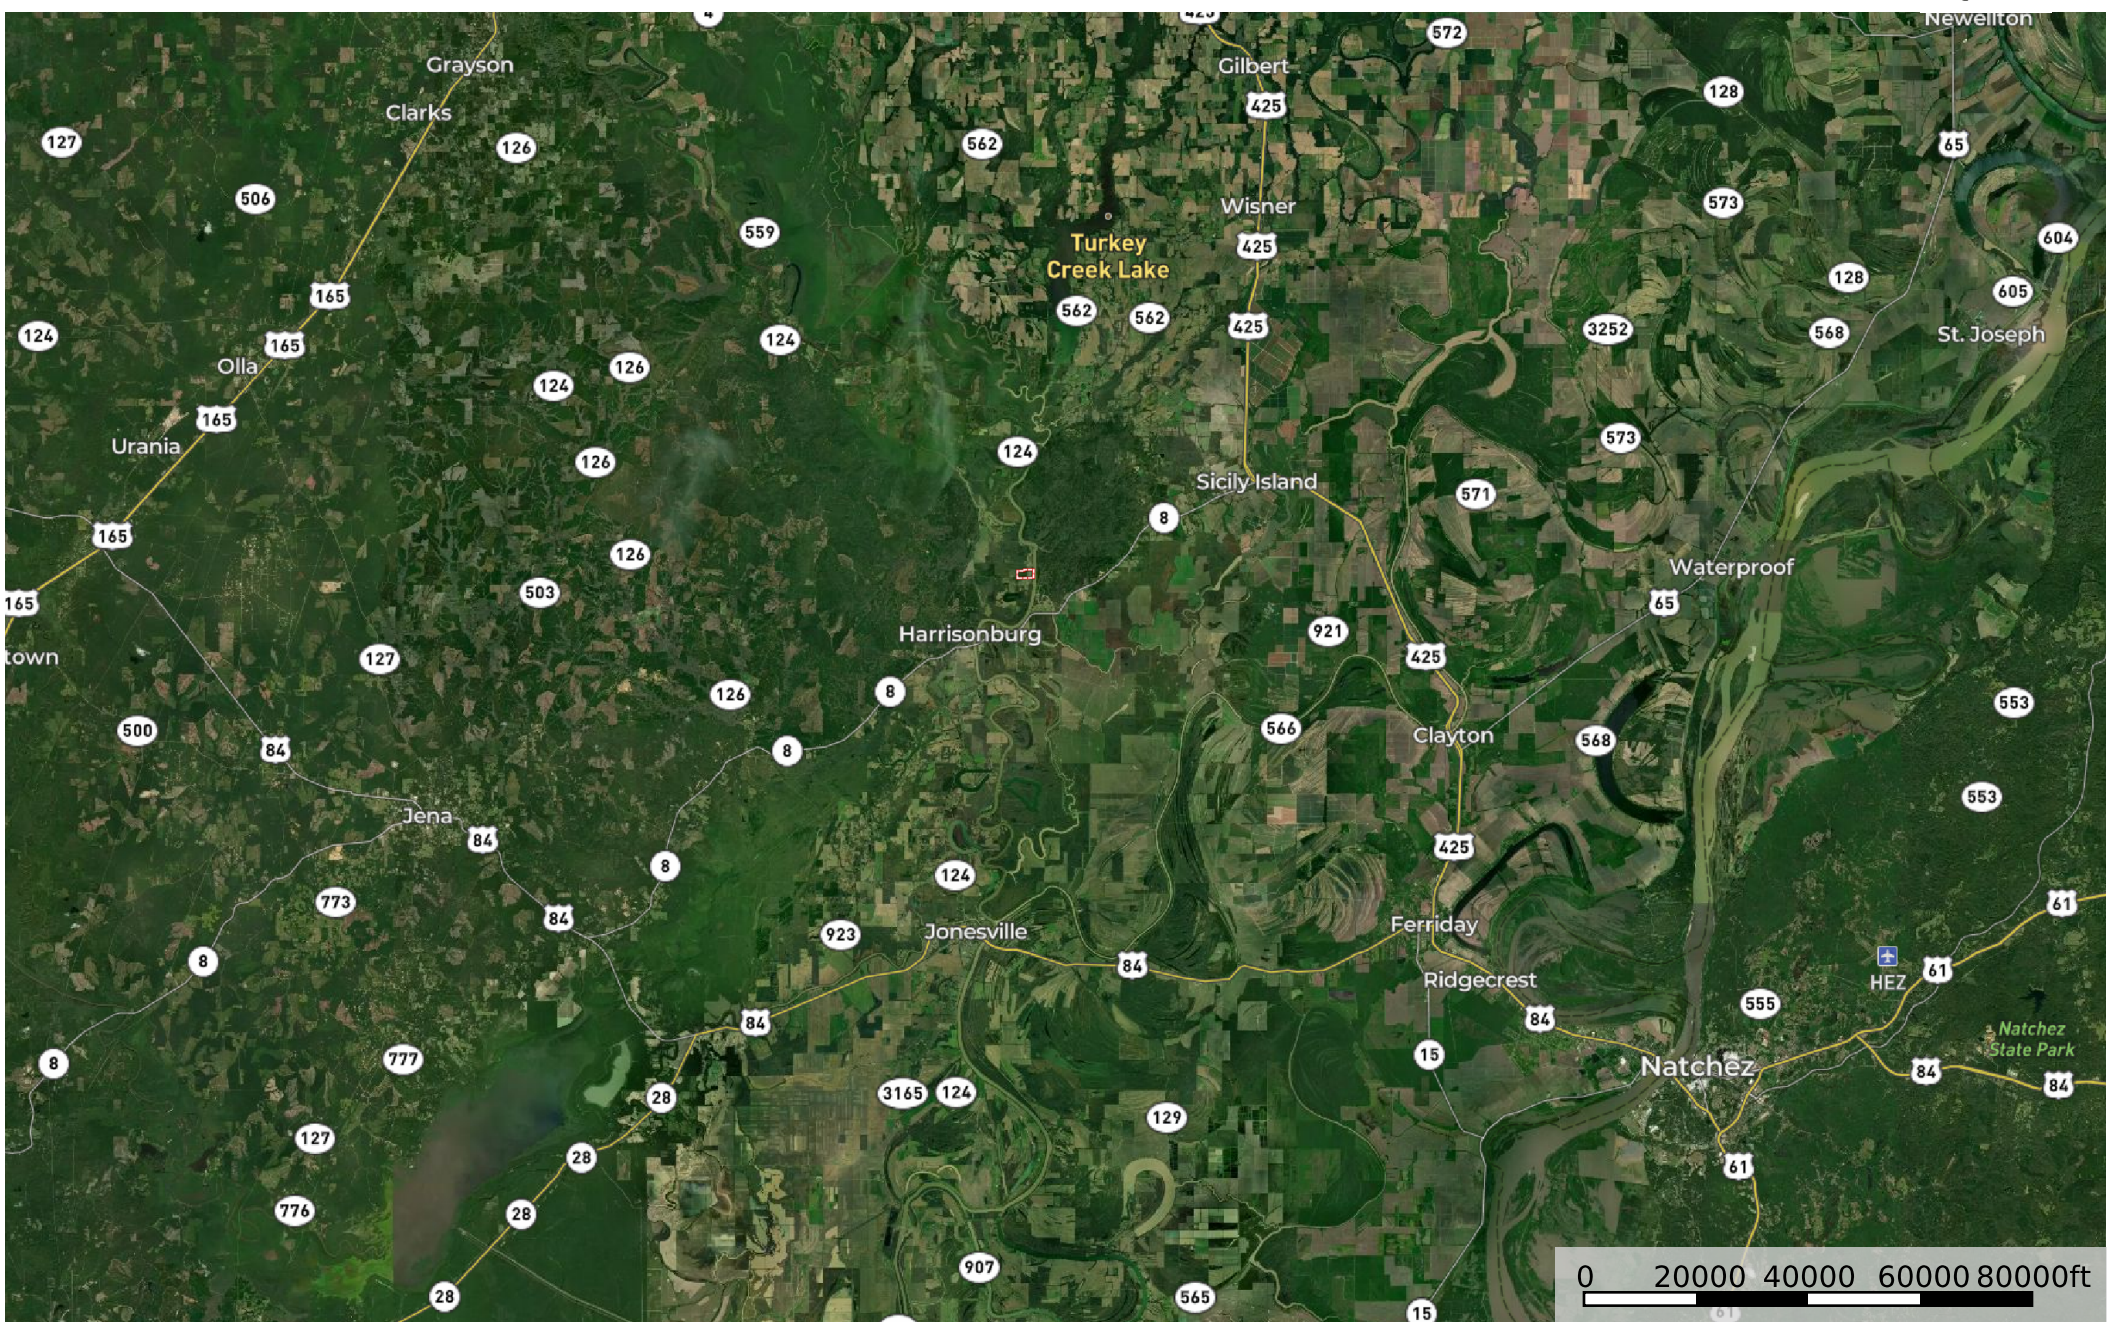

LA - Catahoula Gillespe 95 ac +/-
Catahoula Parish, Louisiana, 95 AC +/-

 Boundary