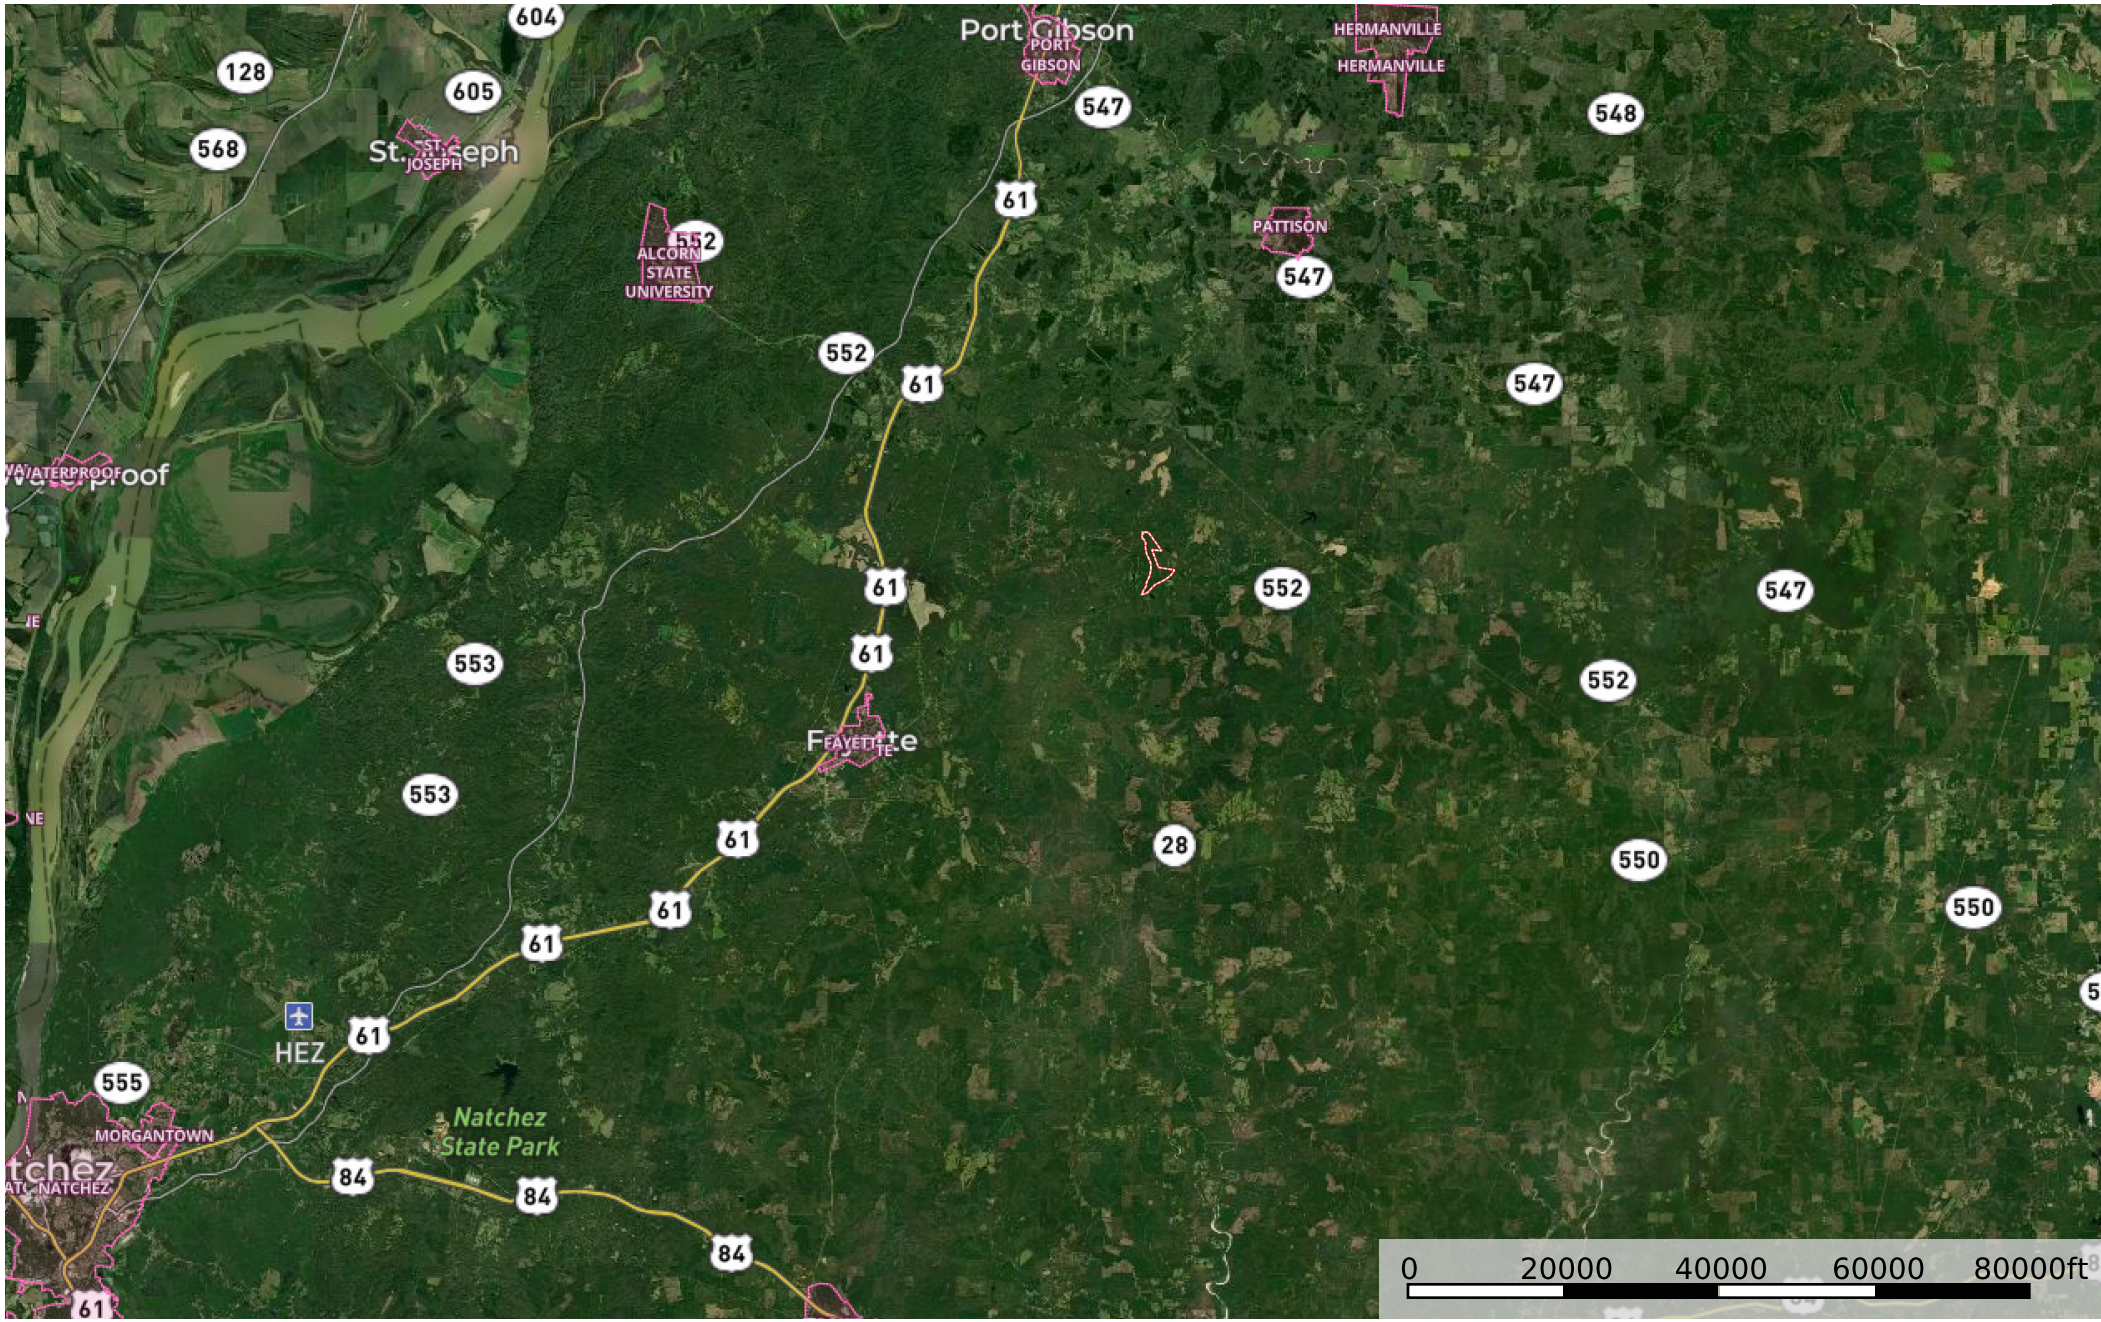

MS - Jefferson Cromardelle 254 ac +/-
Jefferson County, Mississippi, 254 AC +/-

Boundary