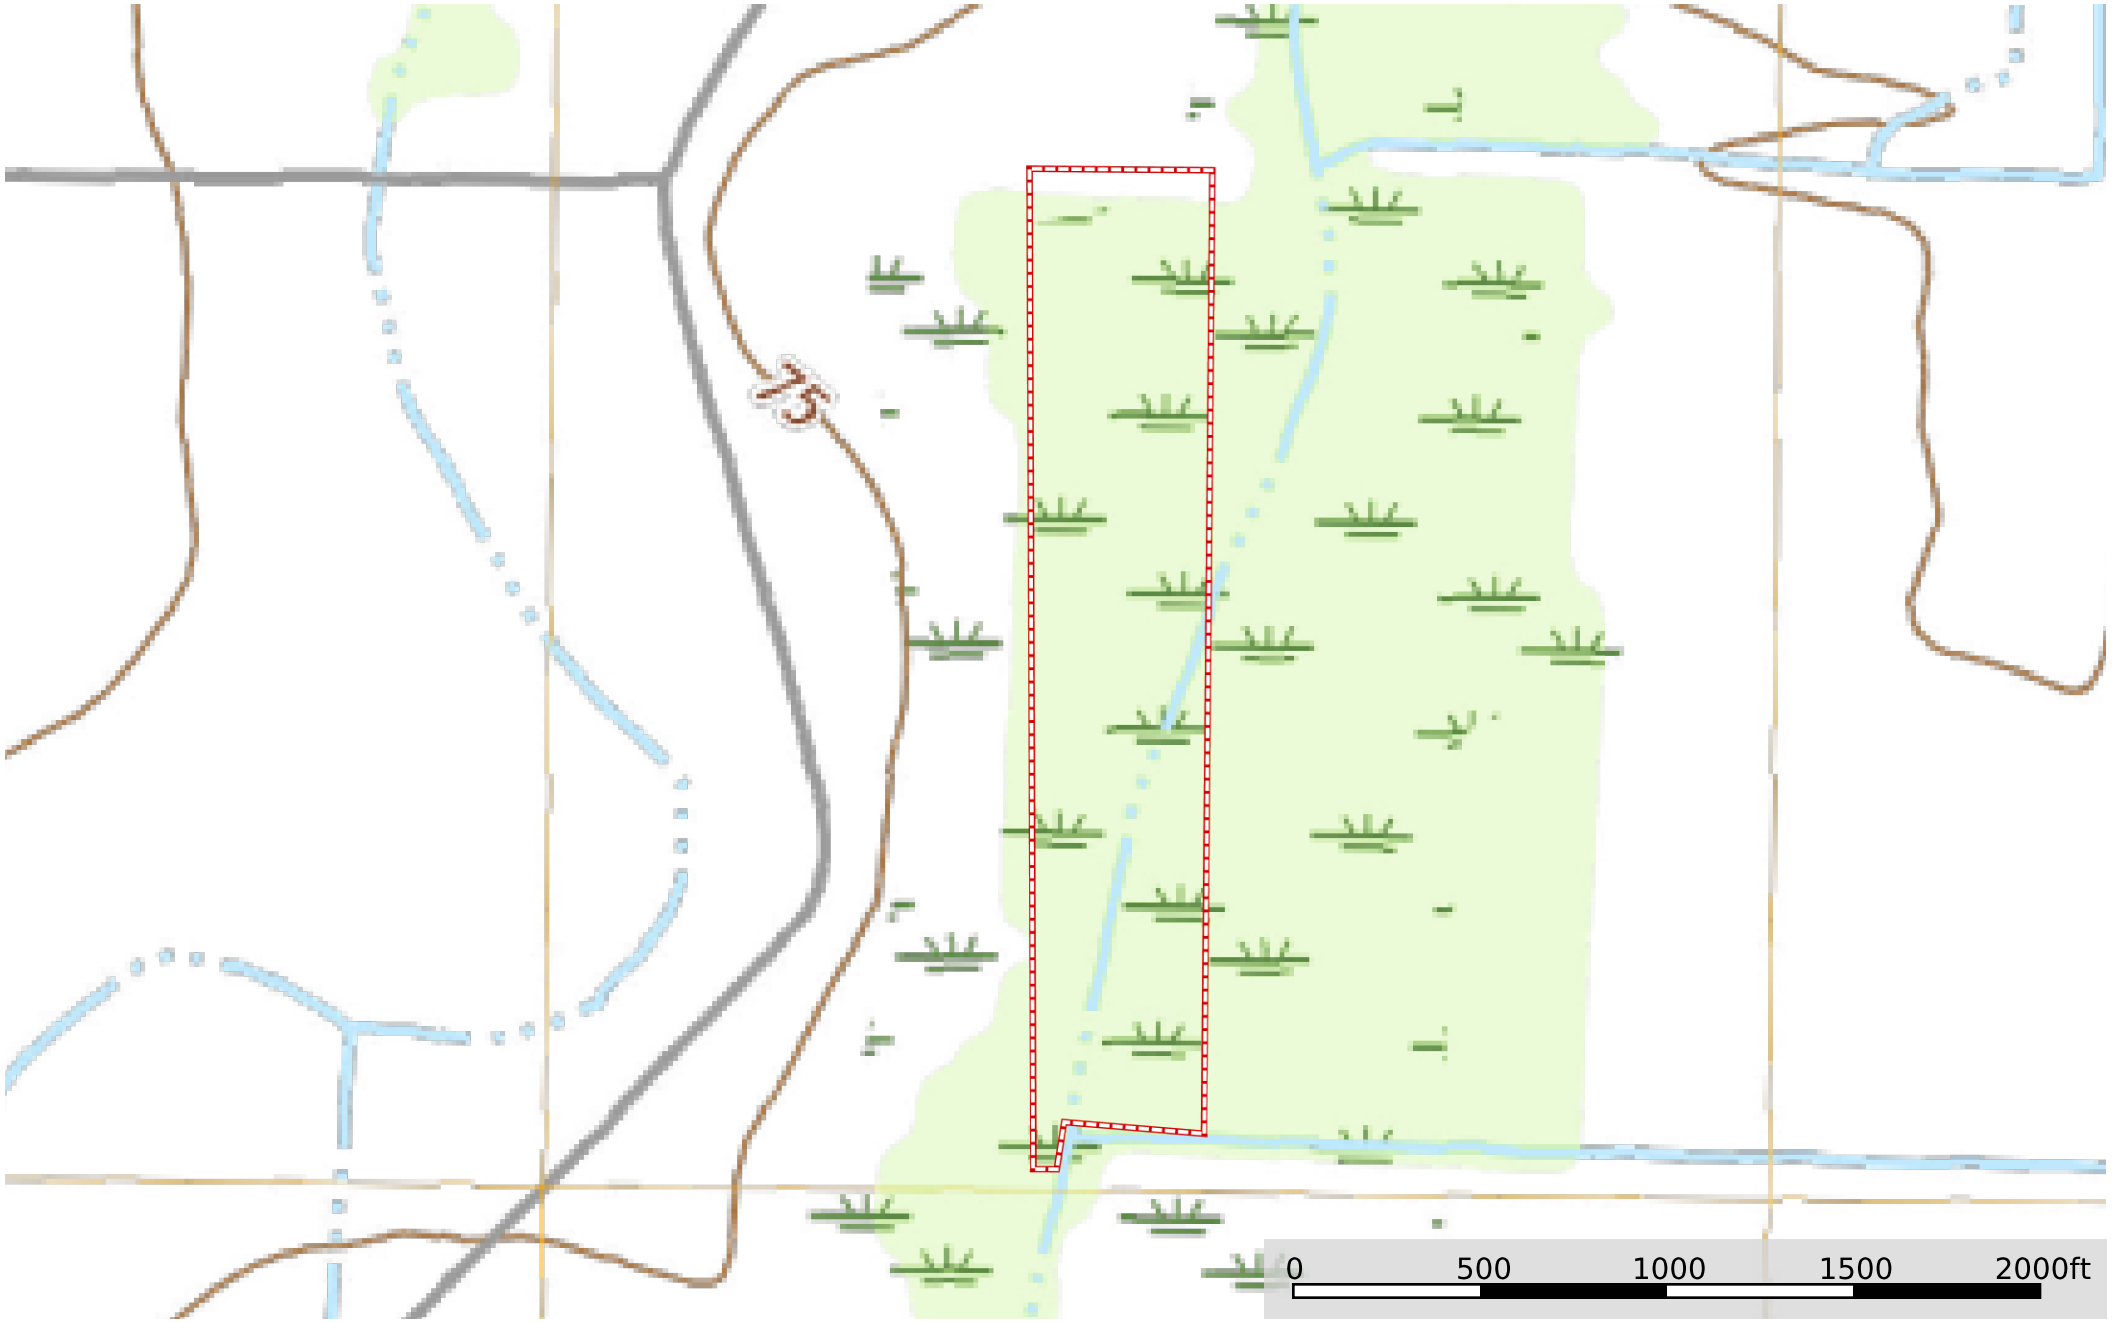

LA - Morehouse Hogan 28 ac +/-  
Morehouse Parish, Louisiana, 28 AC +/-

 Boundary