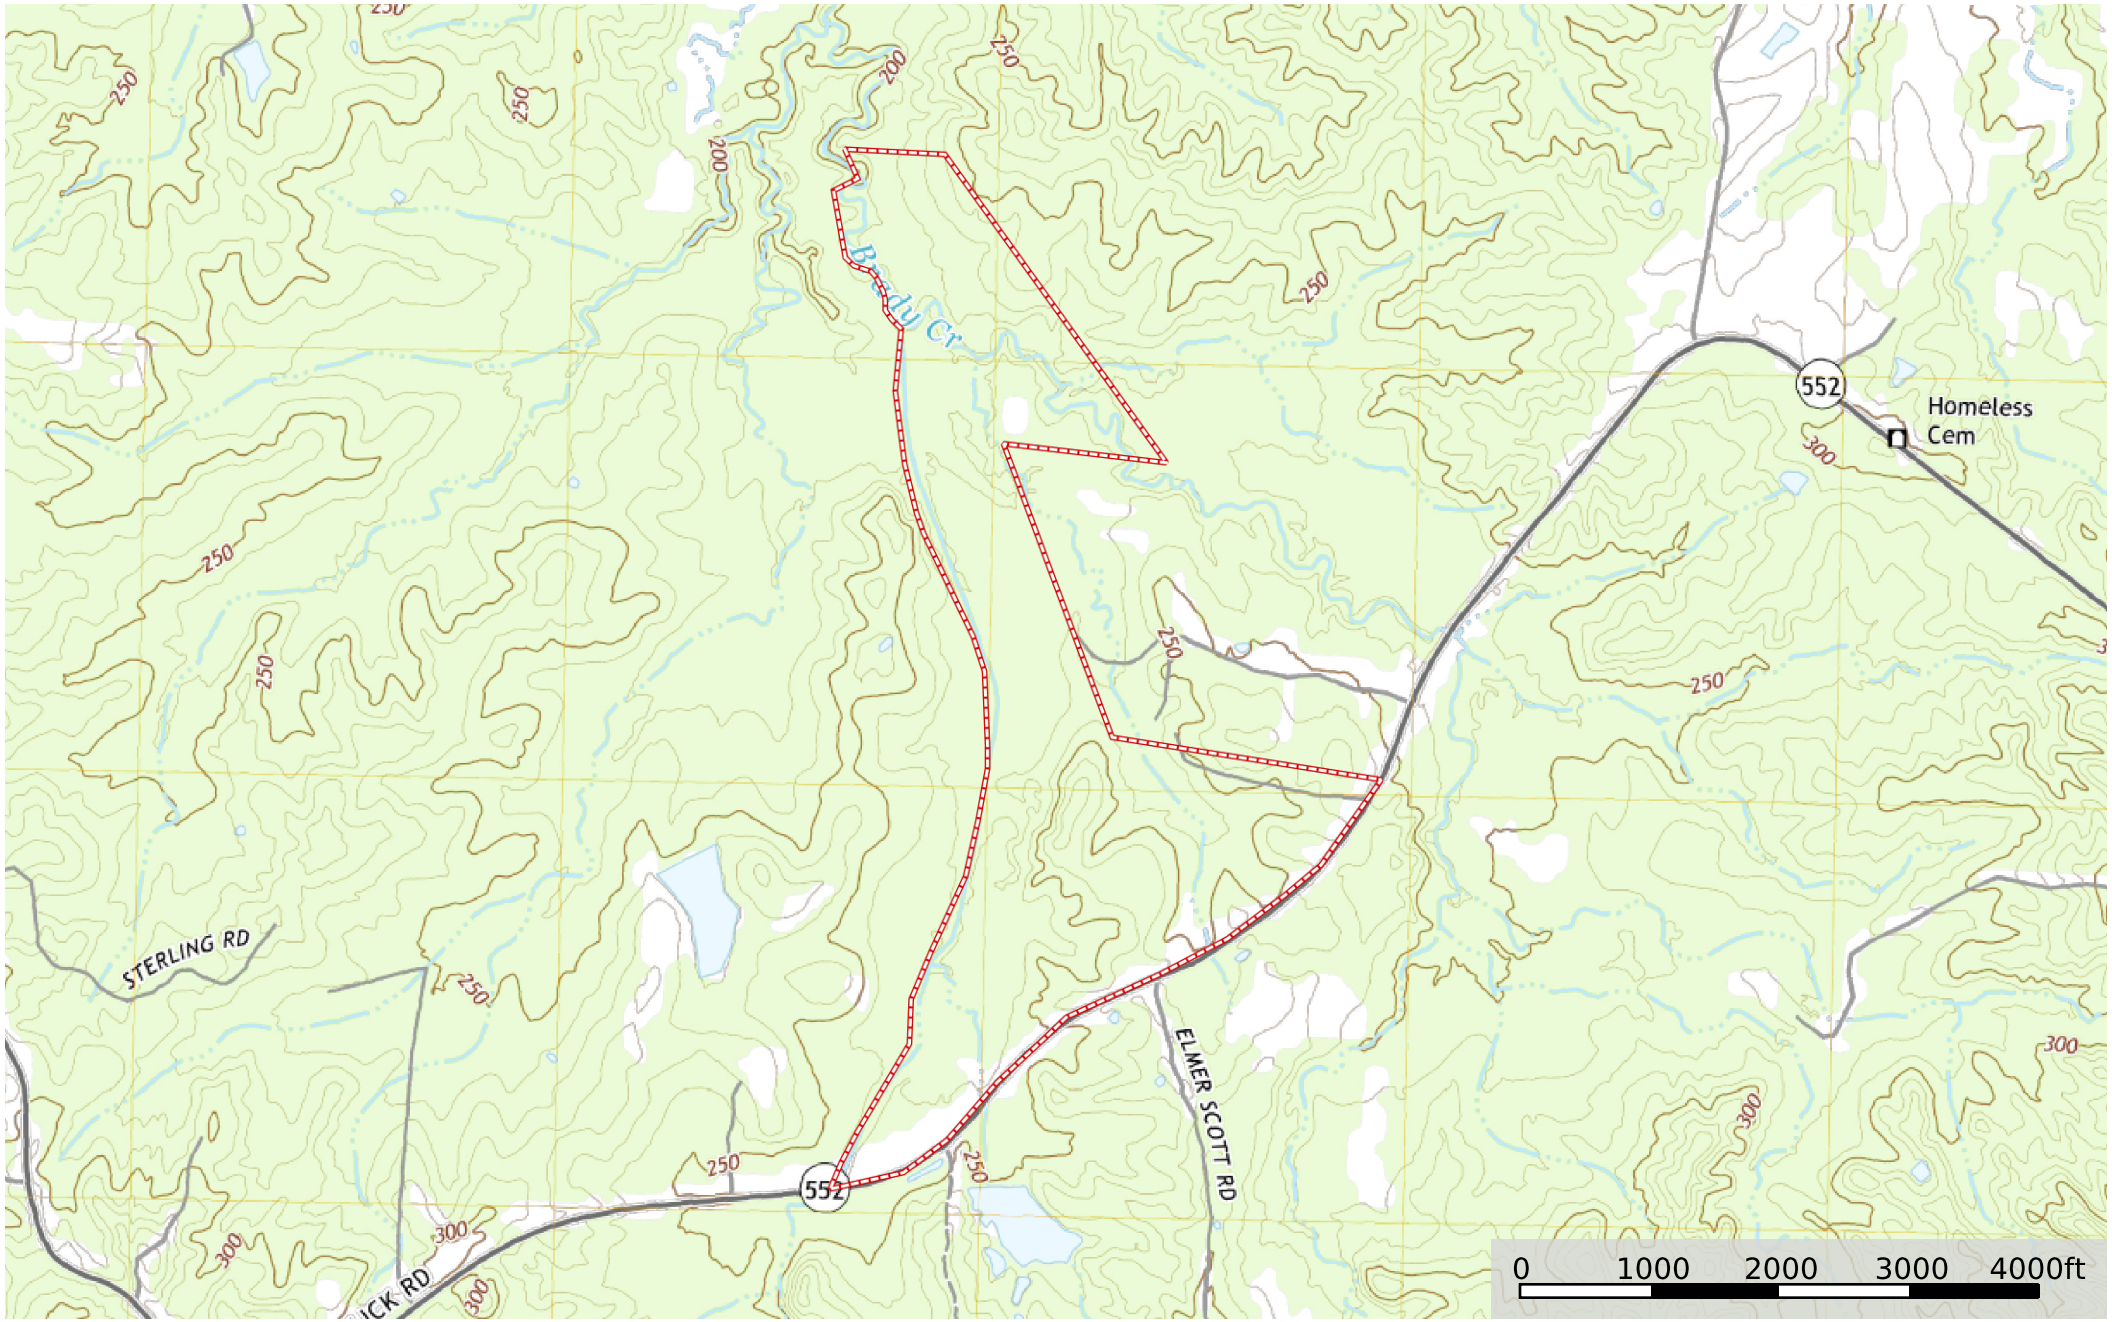

MS - Jefferson Cromardelle 254 ac +/-
Jefferson County, Mississippi, 254 AC +/-

Boundary