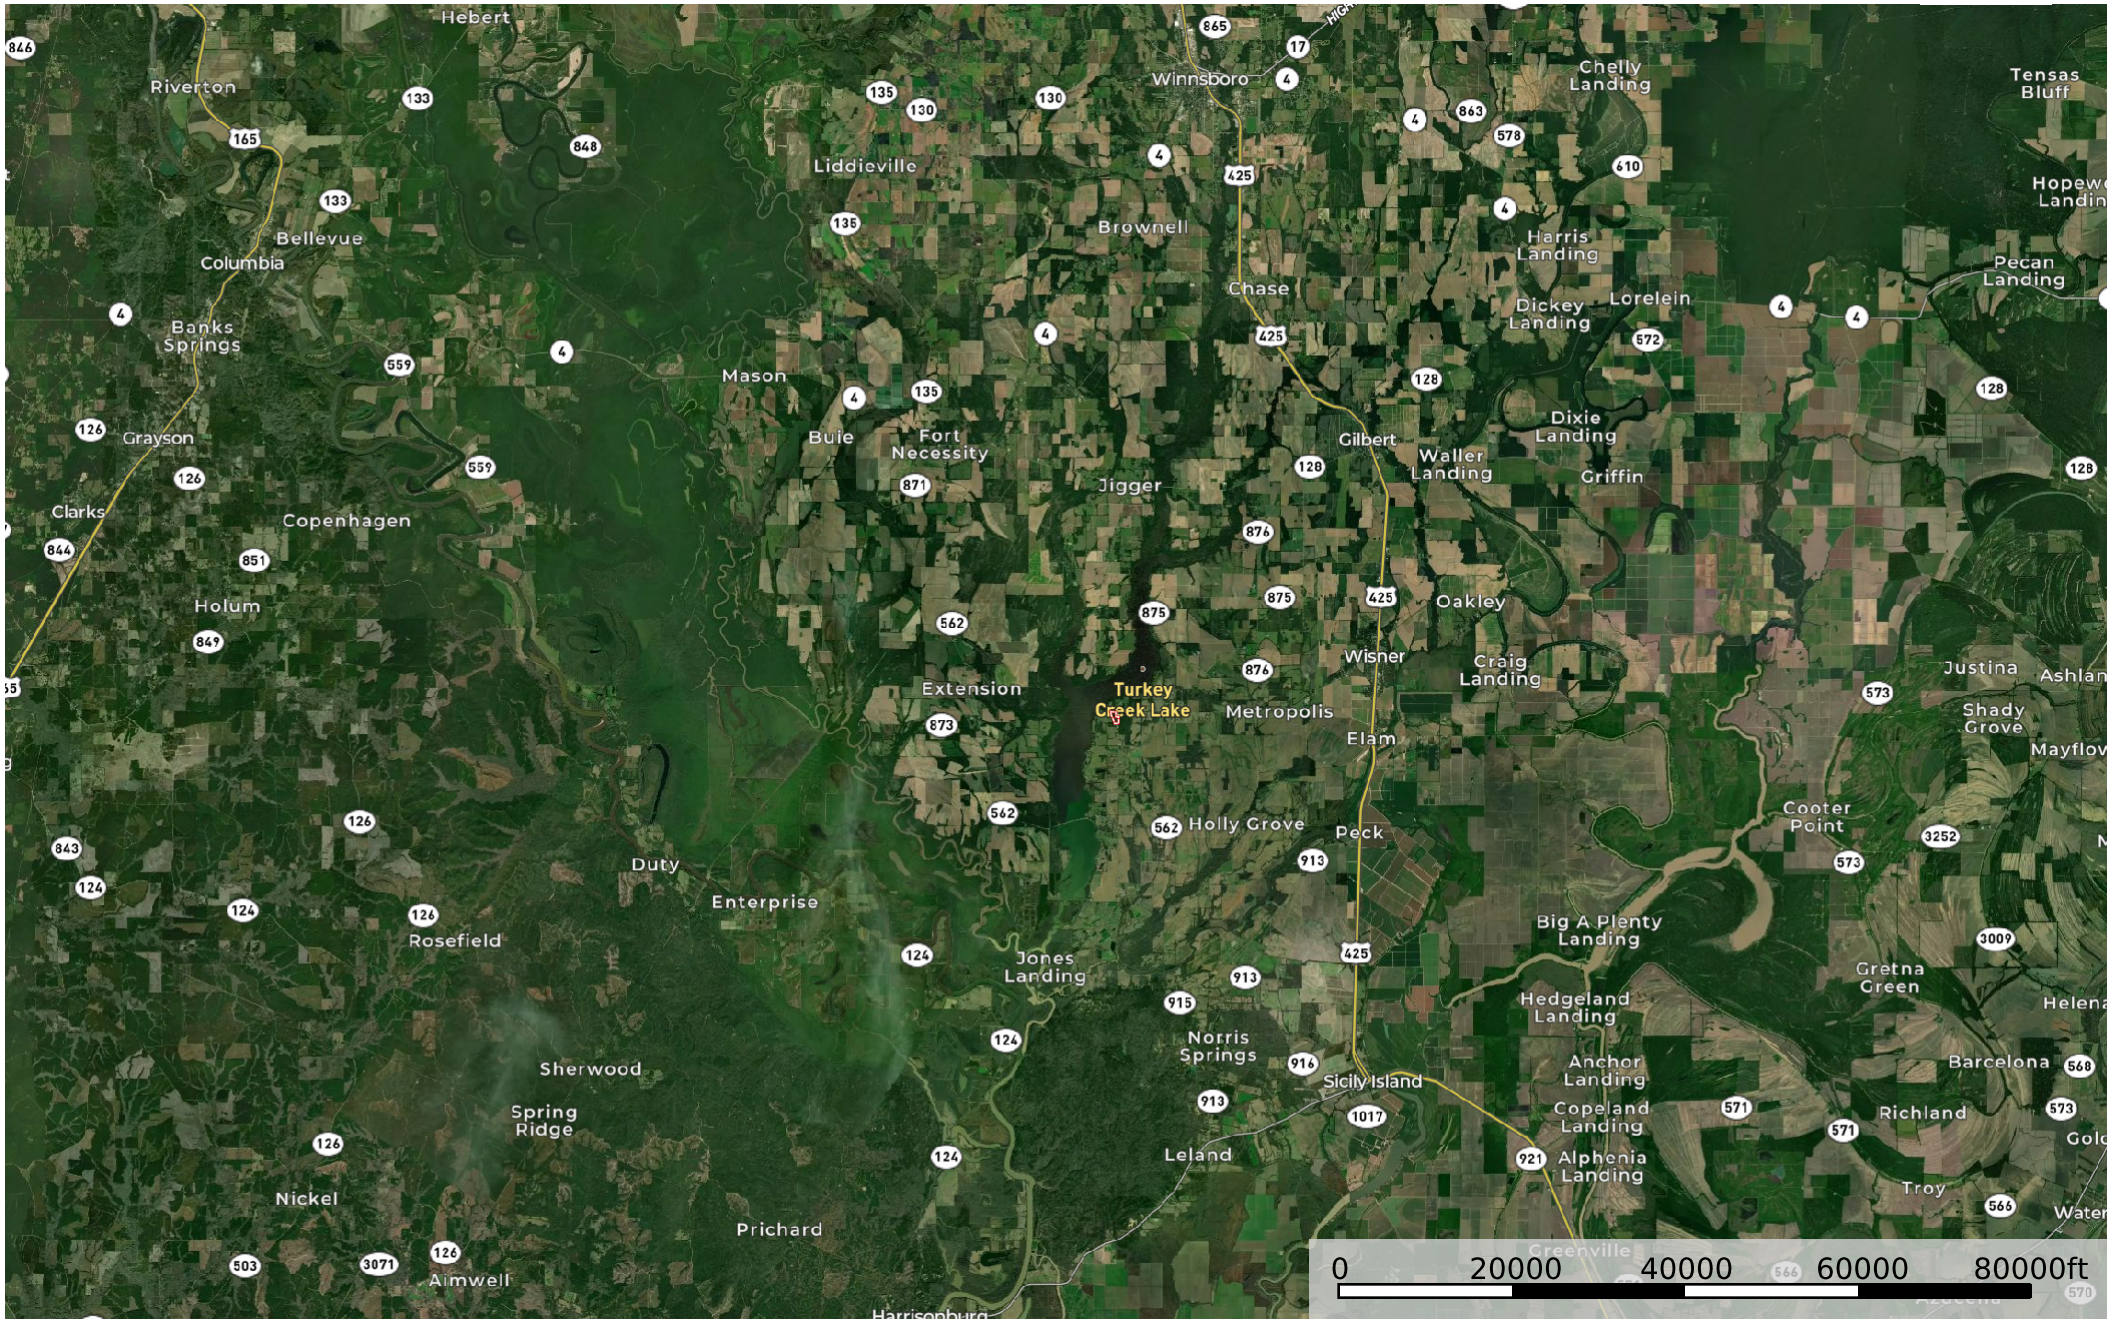

LA - Franklin Roberts 18 ac +/-

Franklin Parish, Louisiana, 18 AC +/-

Boundary