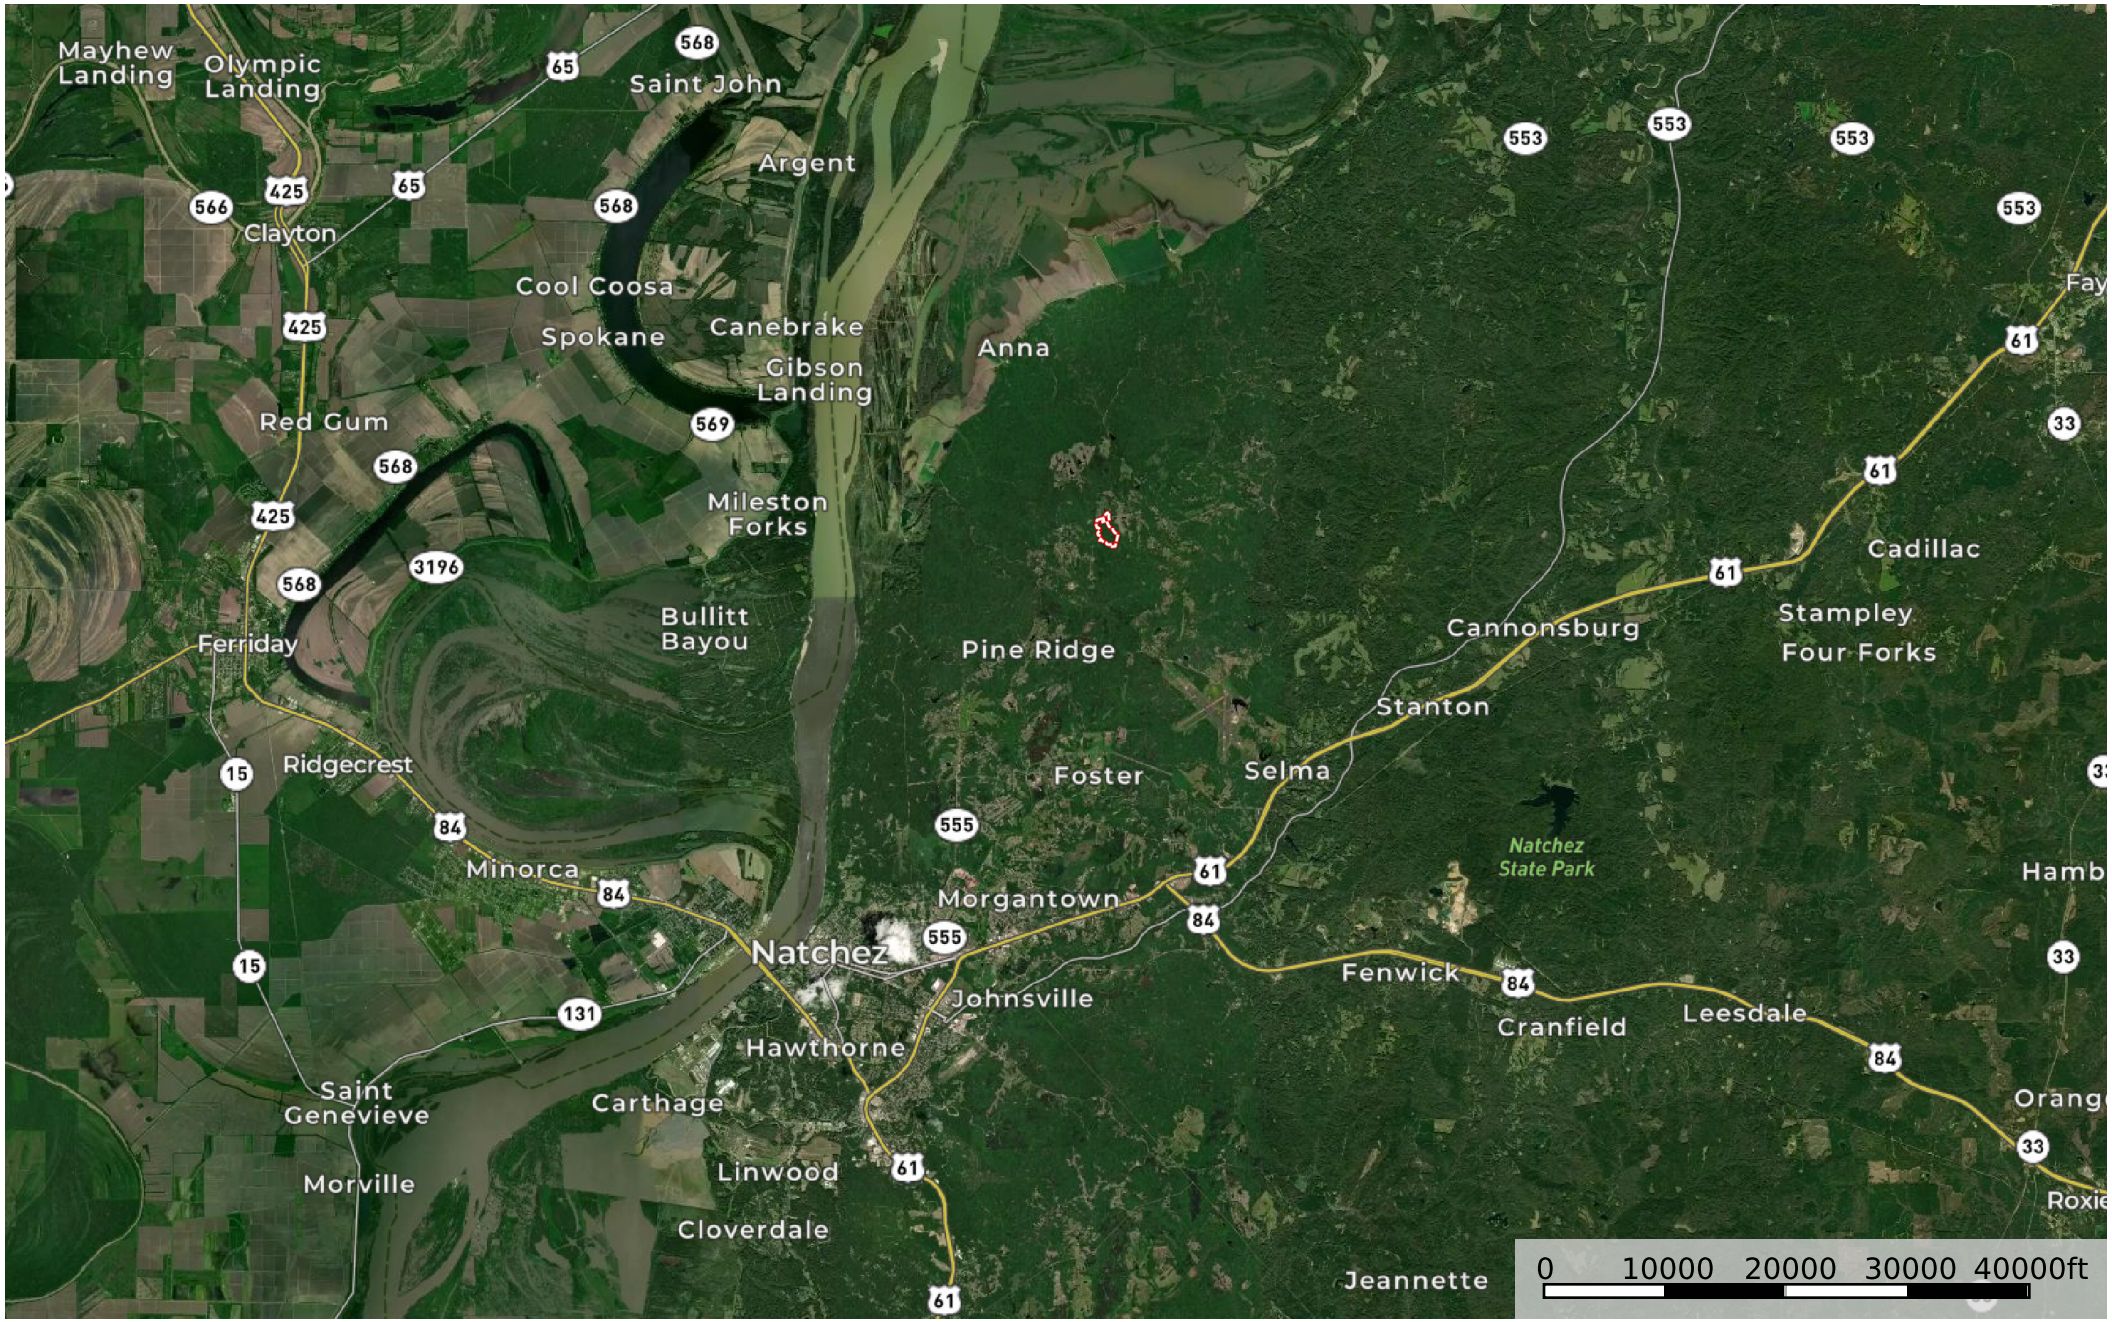

MS - Adams Fontenot/Spinosa 58 acres +/-  
Adams County, Mississippi, 58 AC +/-

Boundary