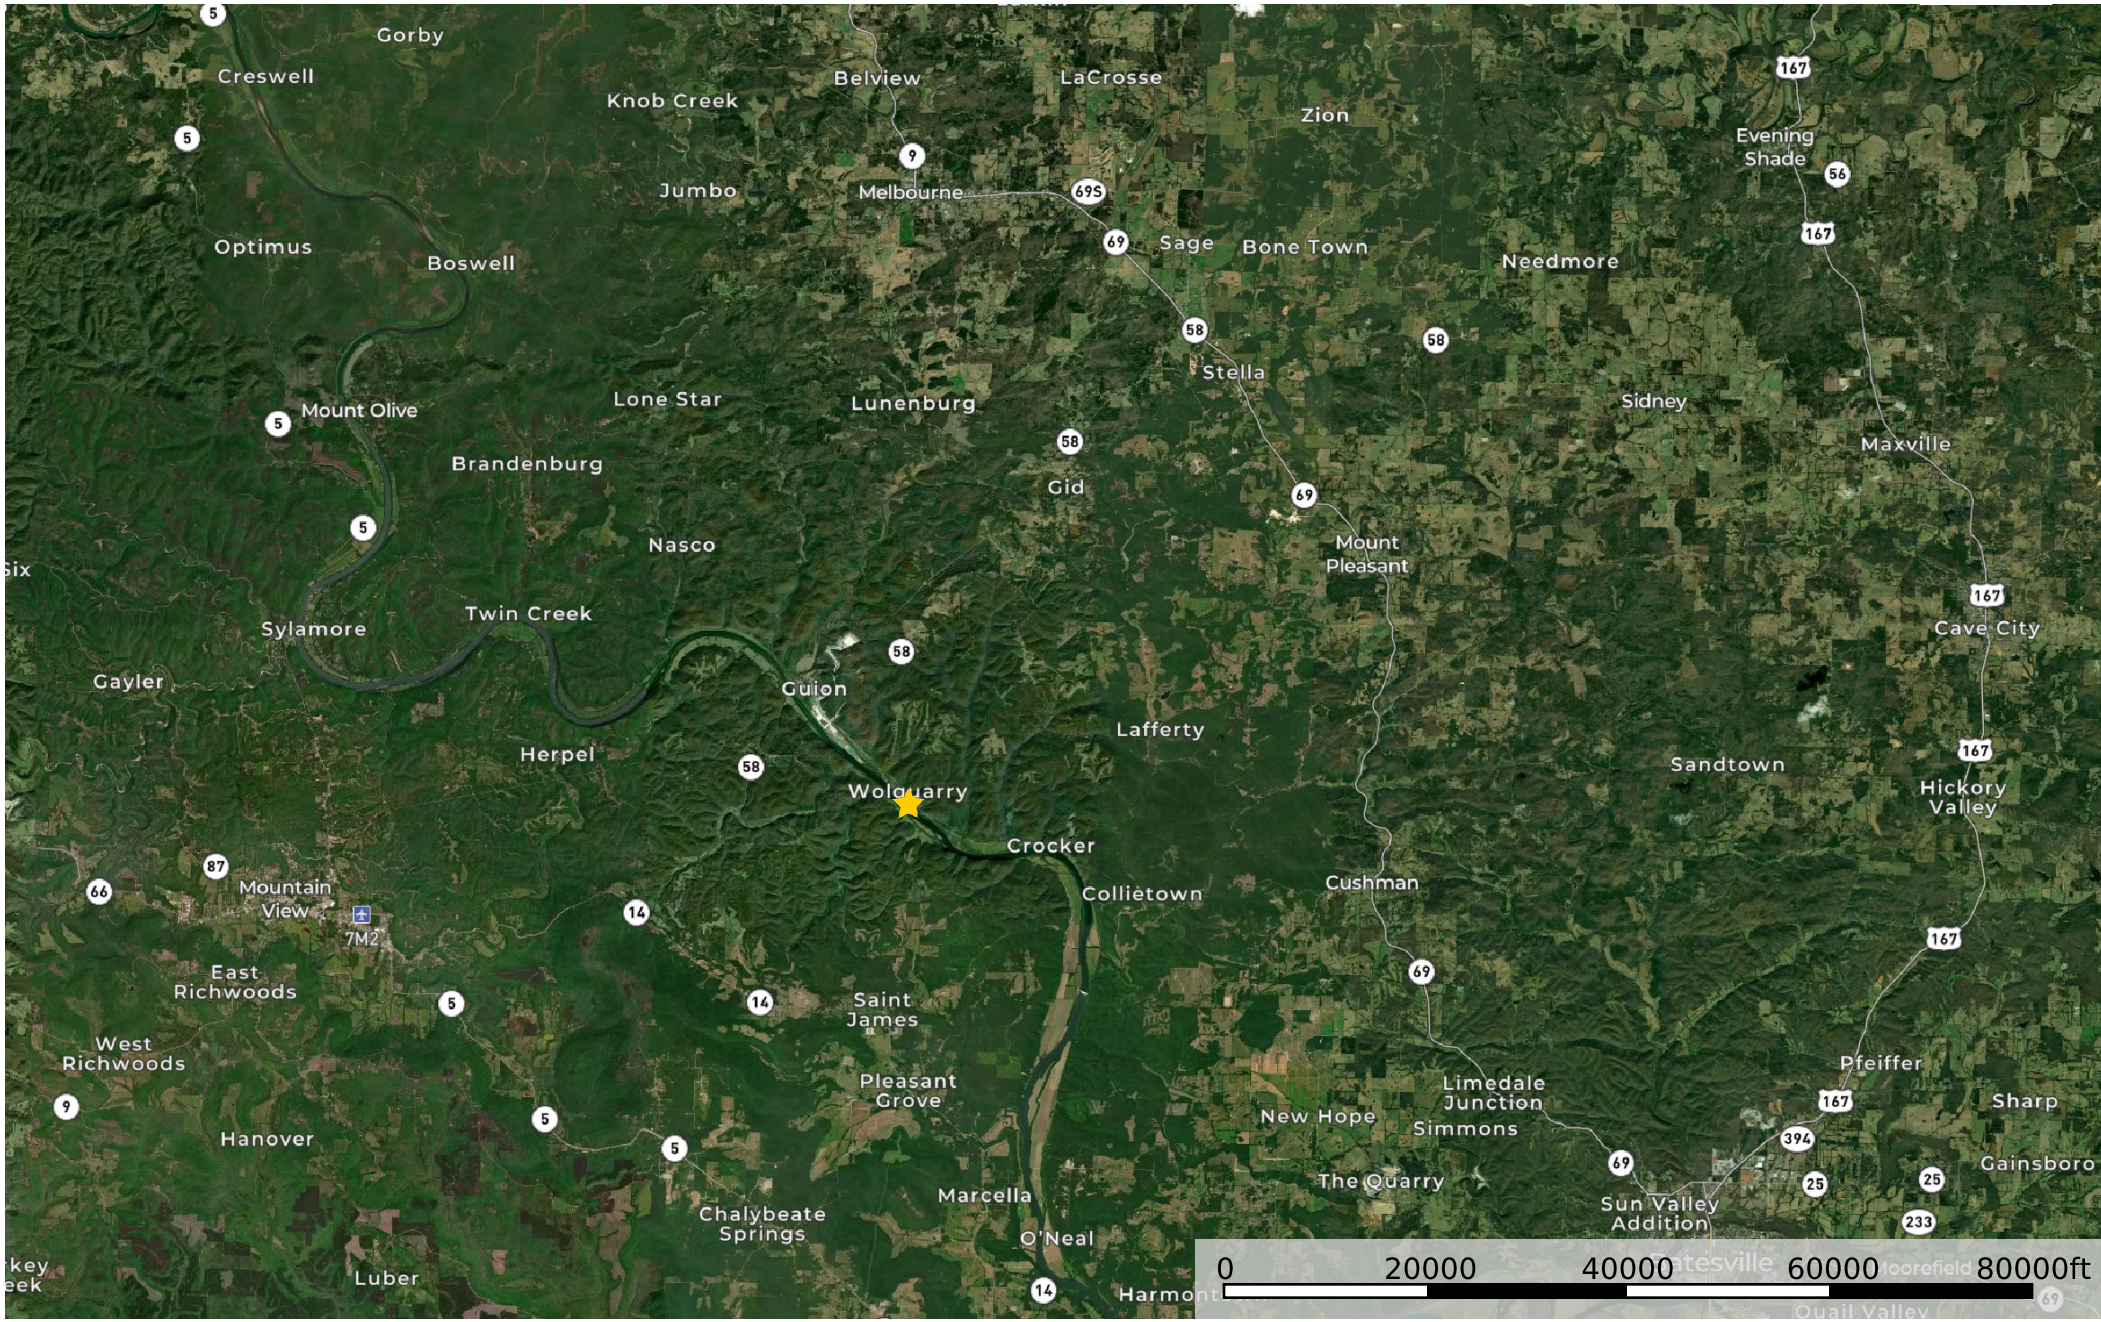

AR - IZARD House 1.07 acres

Arkansas, AC +/-

★ Star 1 □ Boundary