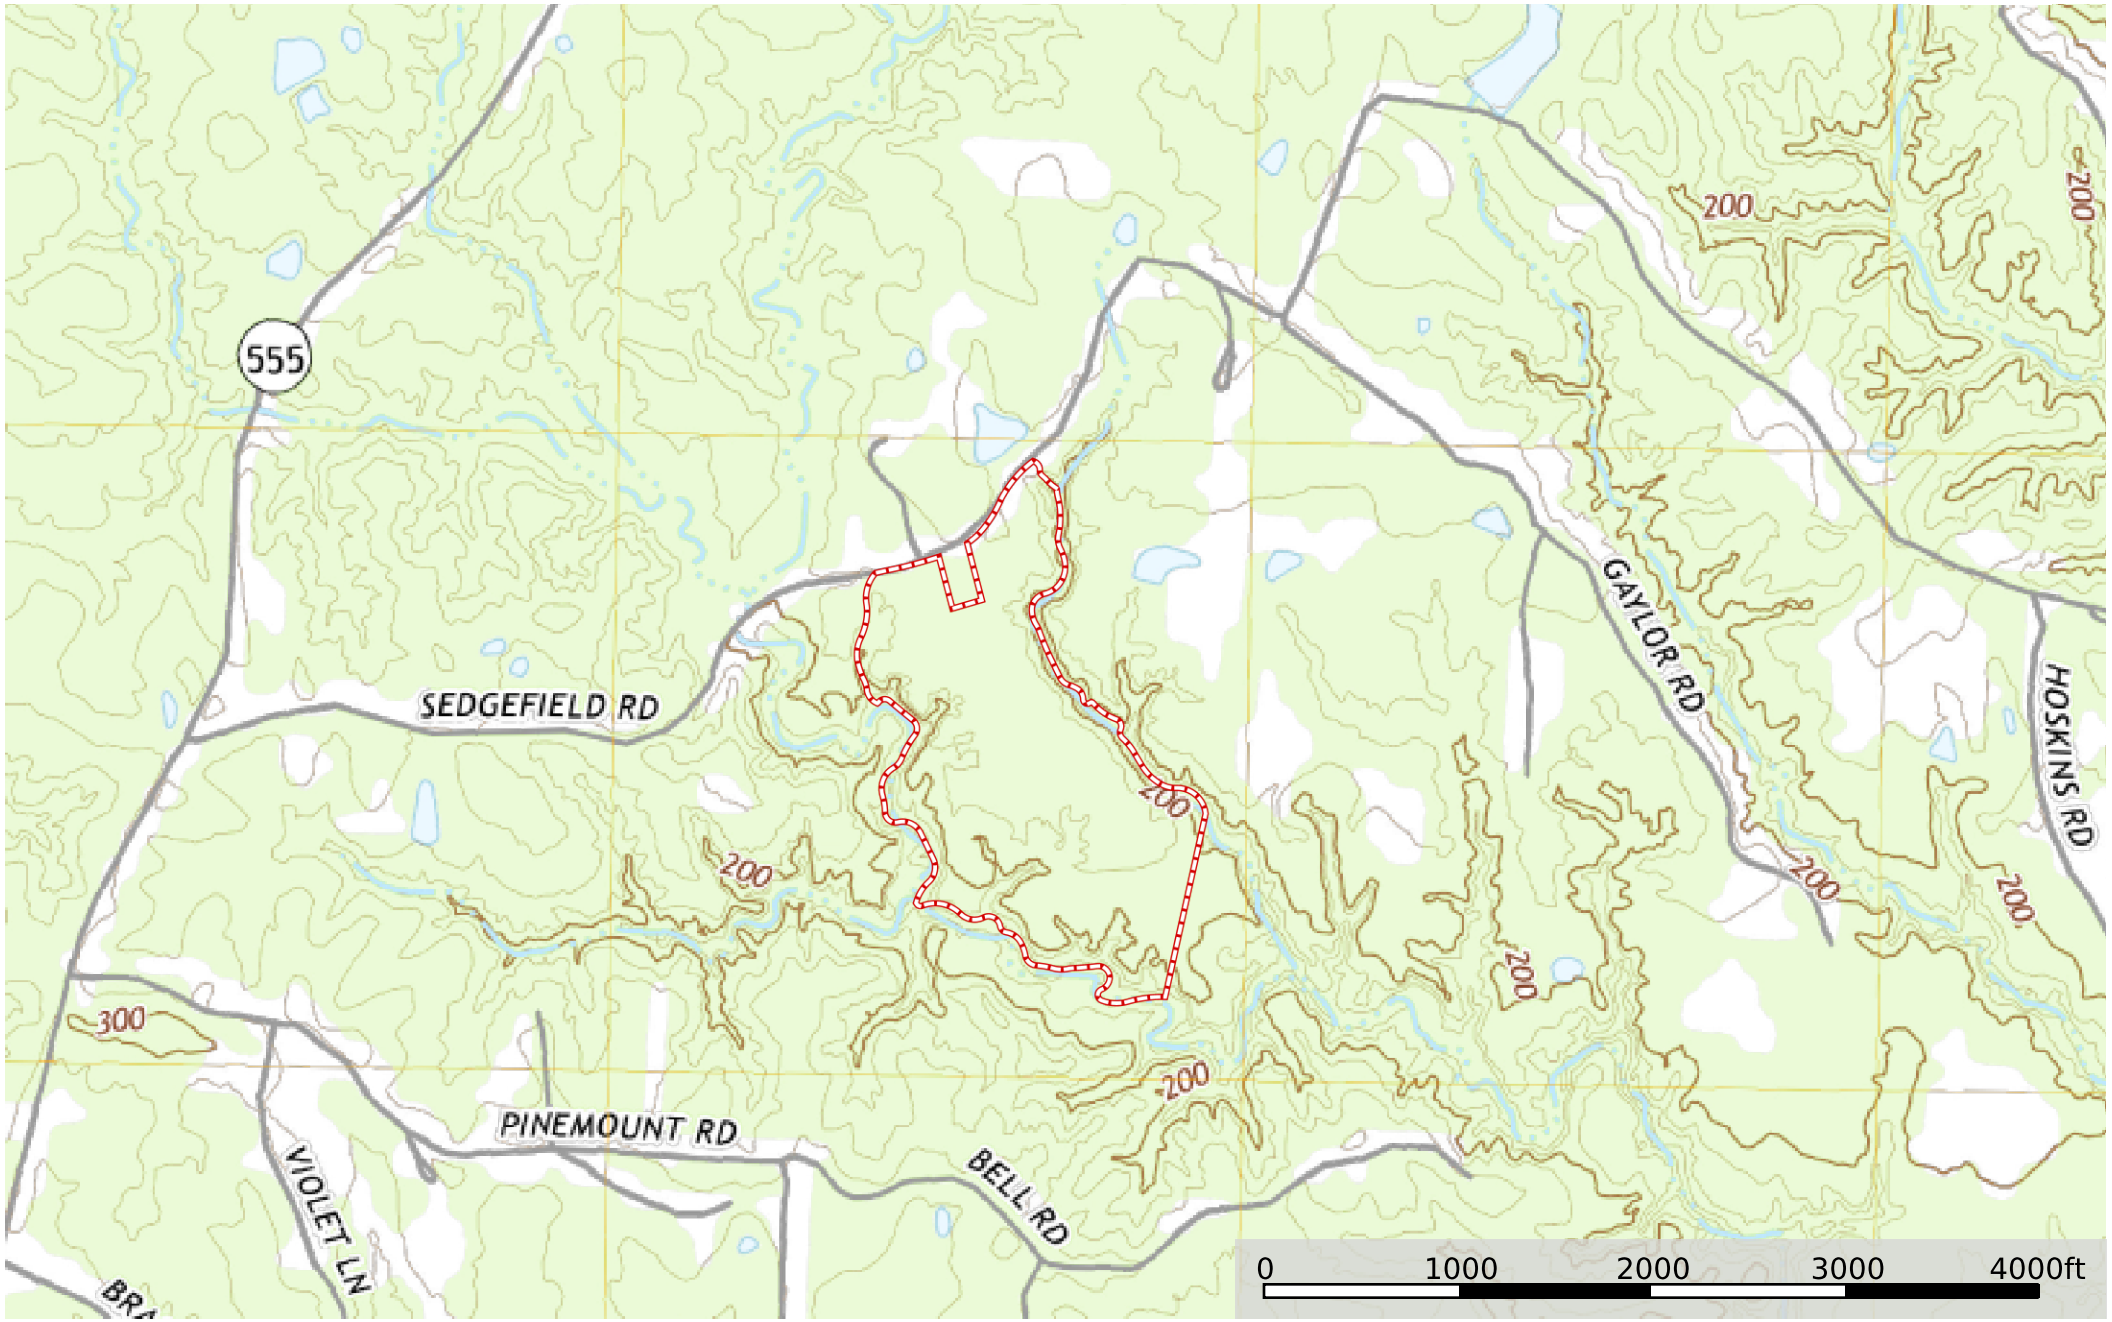

MS - Adams Fontenot/Spinosa 58 acres +/-
Adams County, Mississippi, 58 AC +/-

Boundary