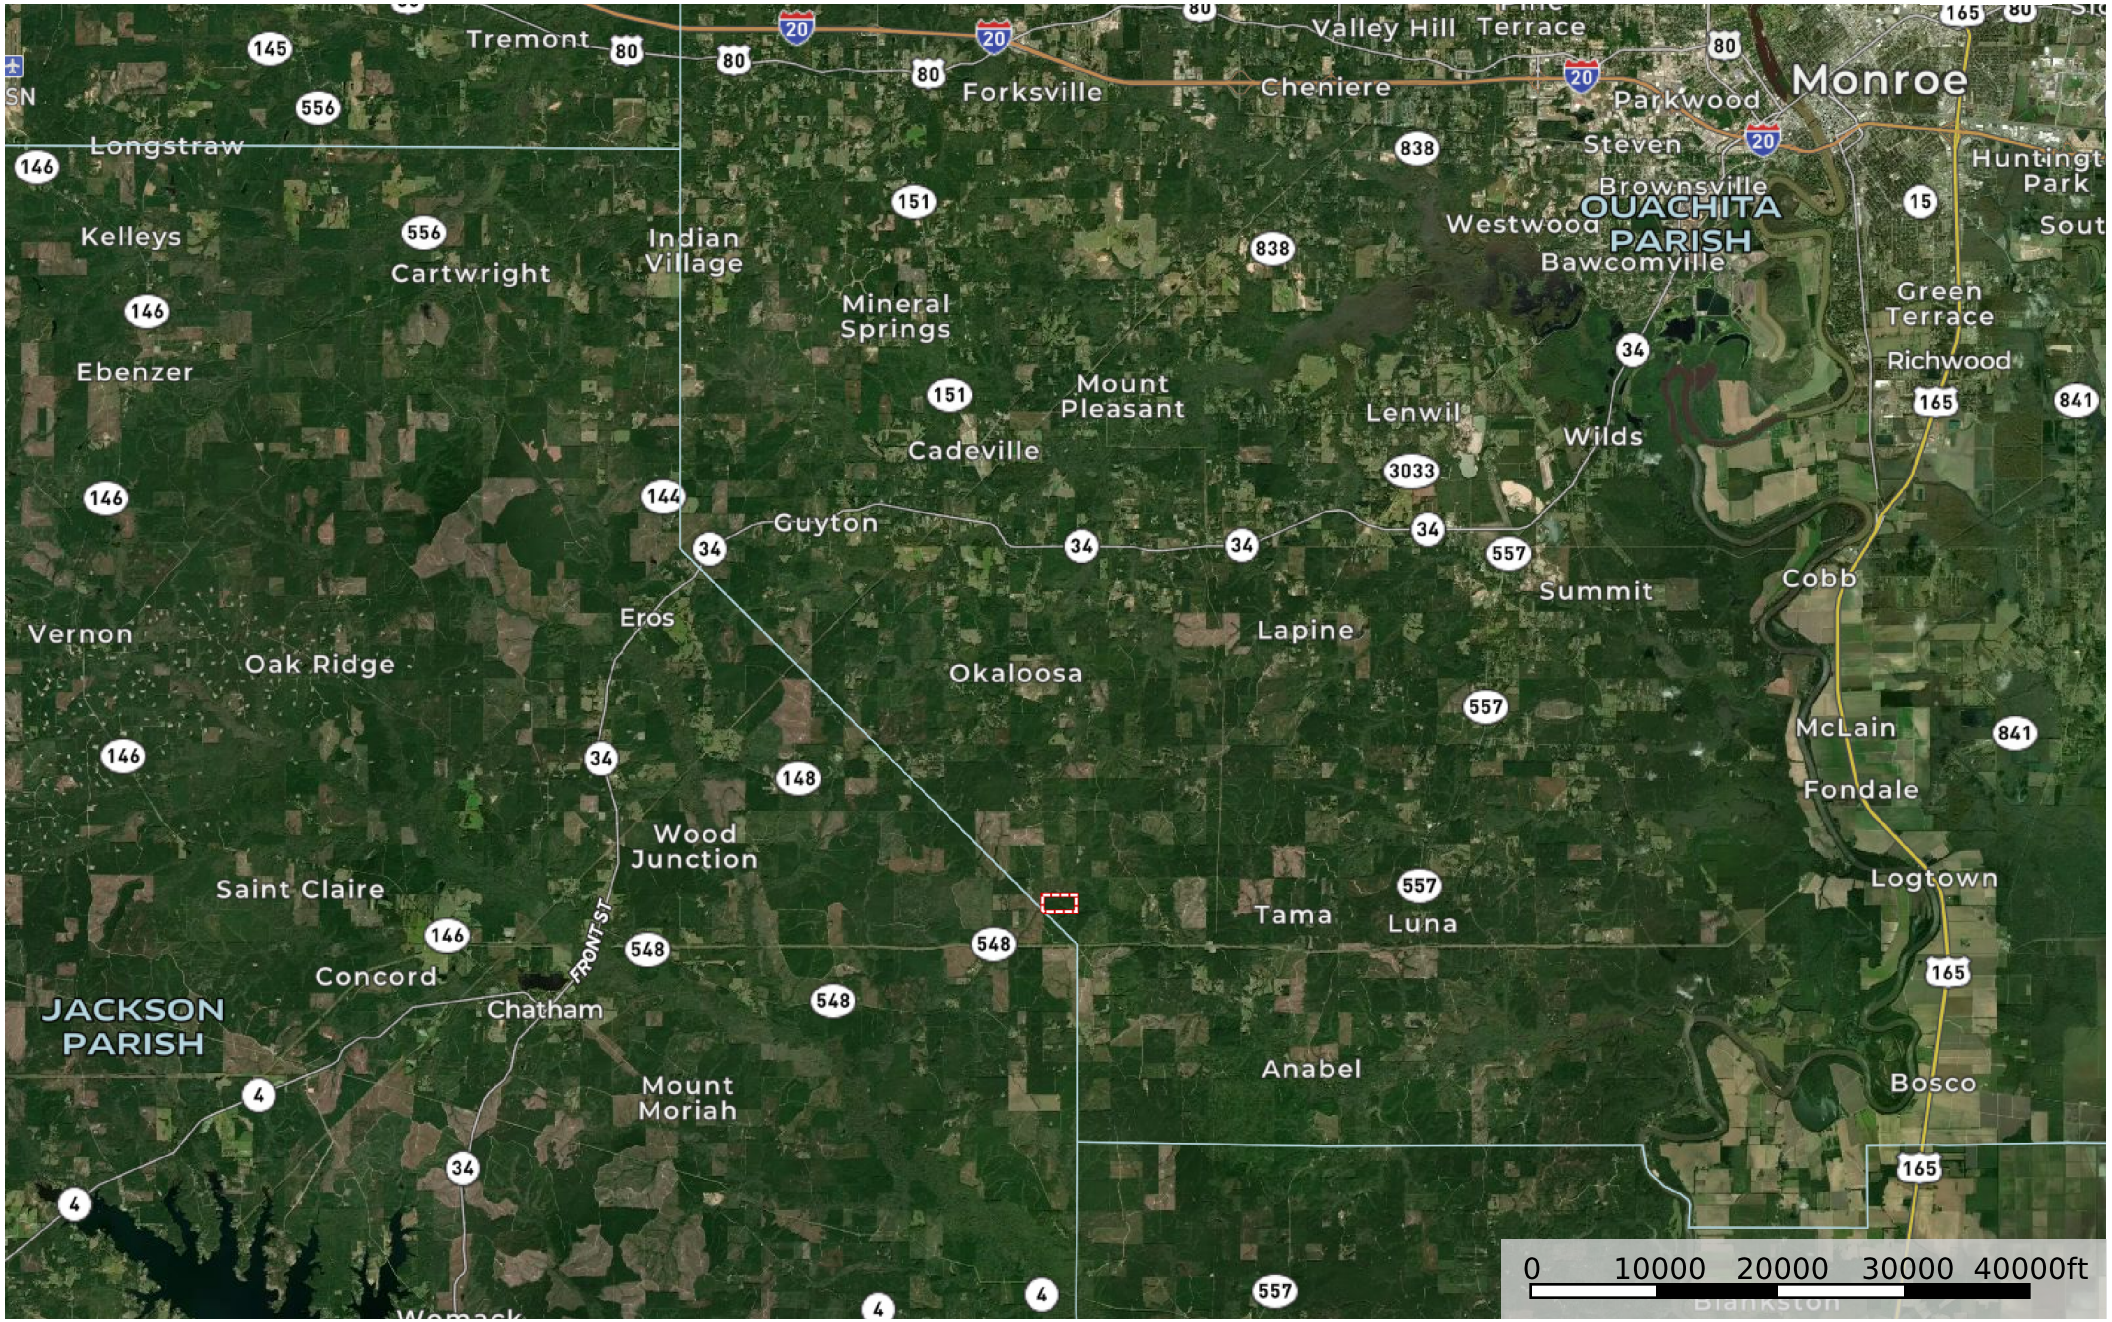

LA - Ouachita Voltz 80 ac +/-
Ouachita Parish, Louisiana, 80 AC +/-

Boundary