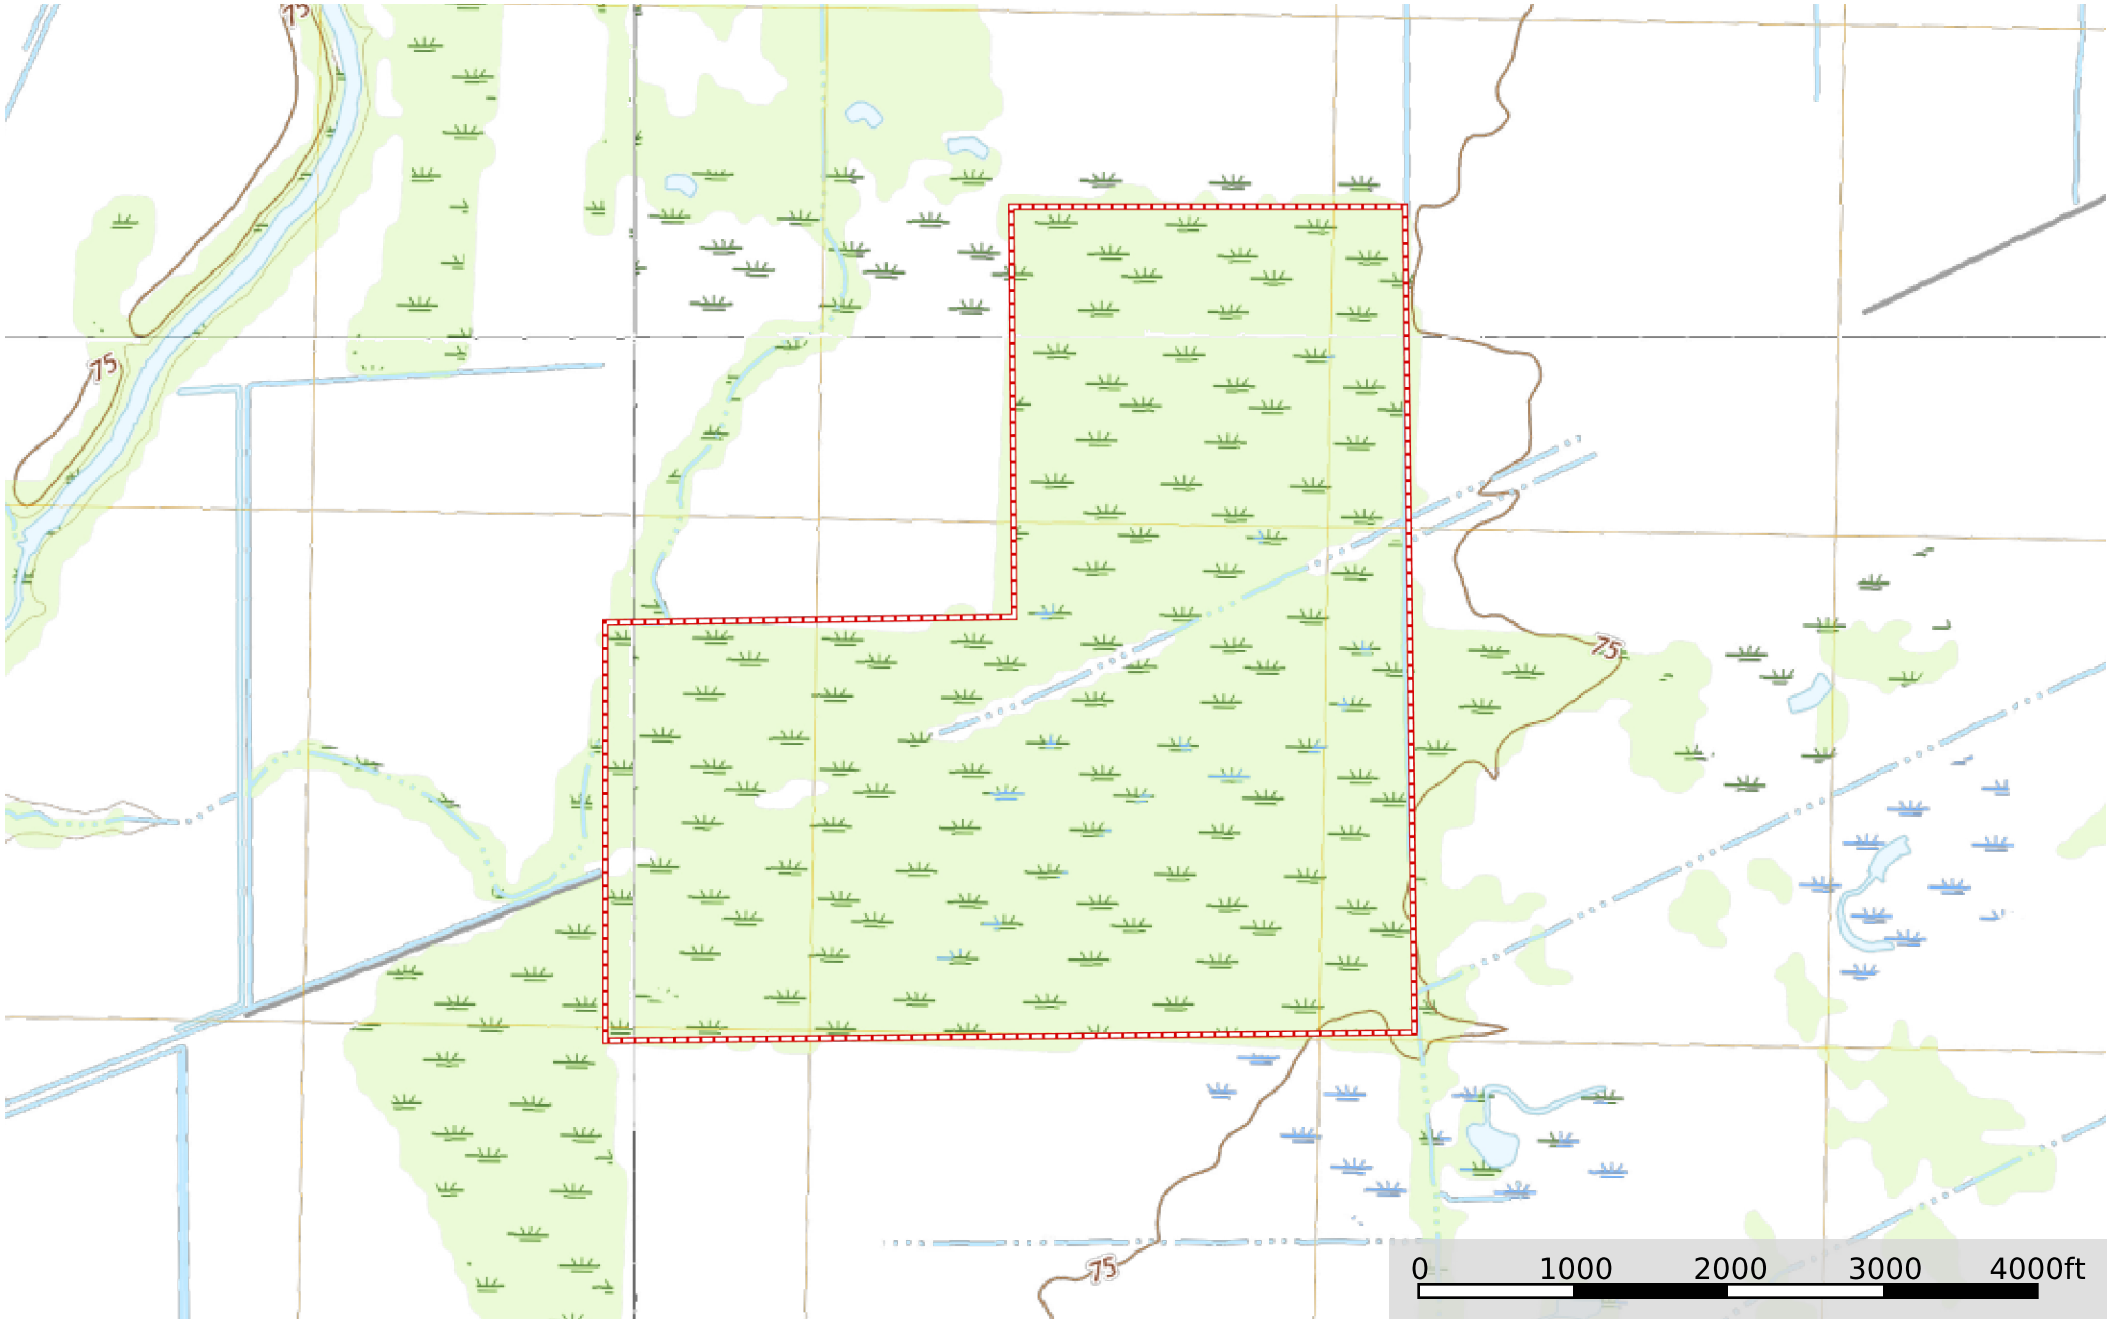

LA - Madison Nolan Development 480 ac +/-

Madison Parish, Louisiana, 480 AC +/-

 Boundary