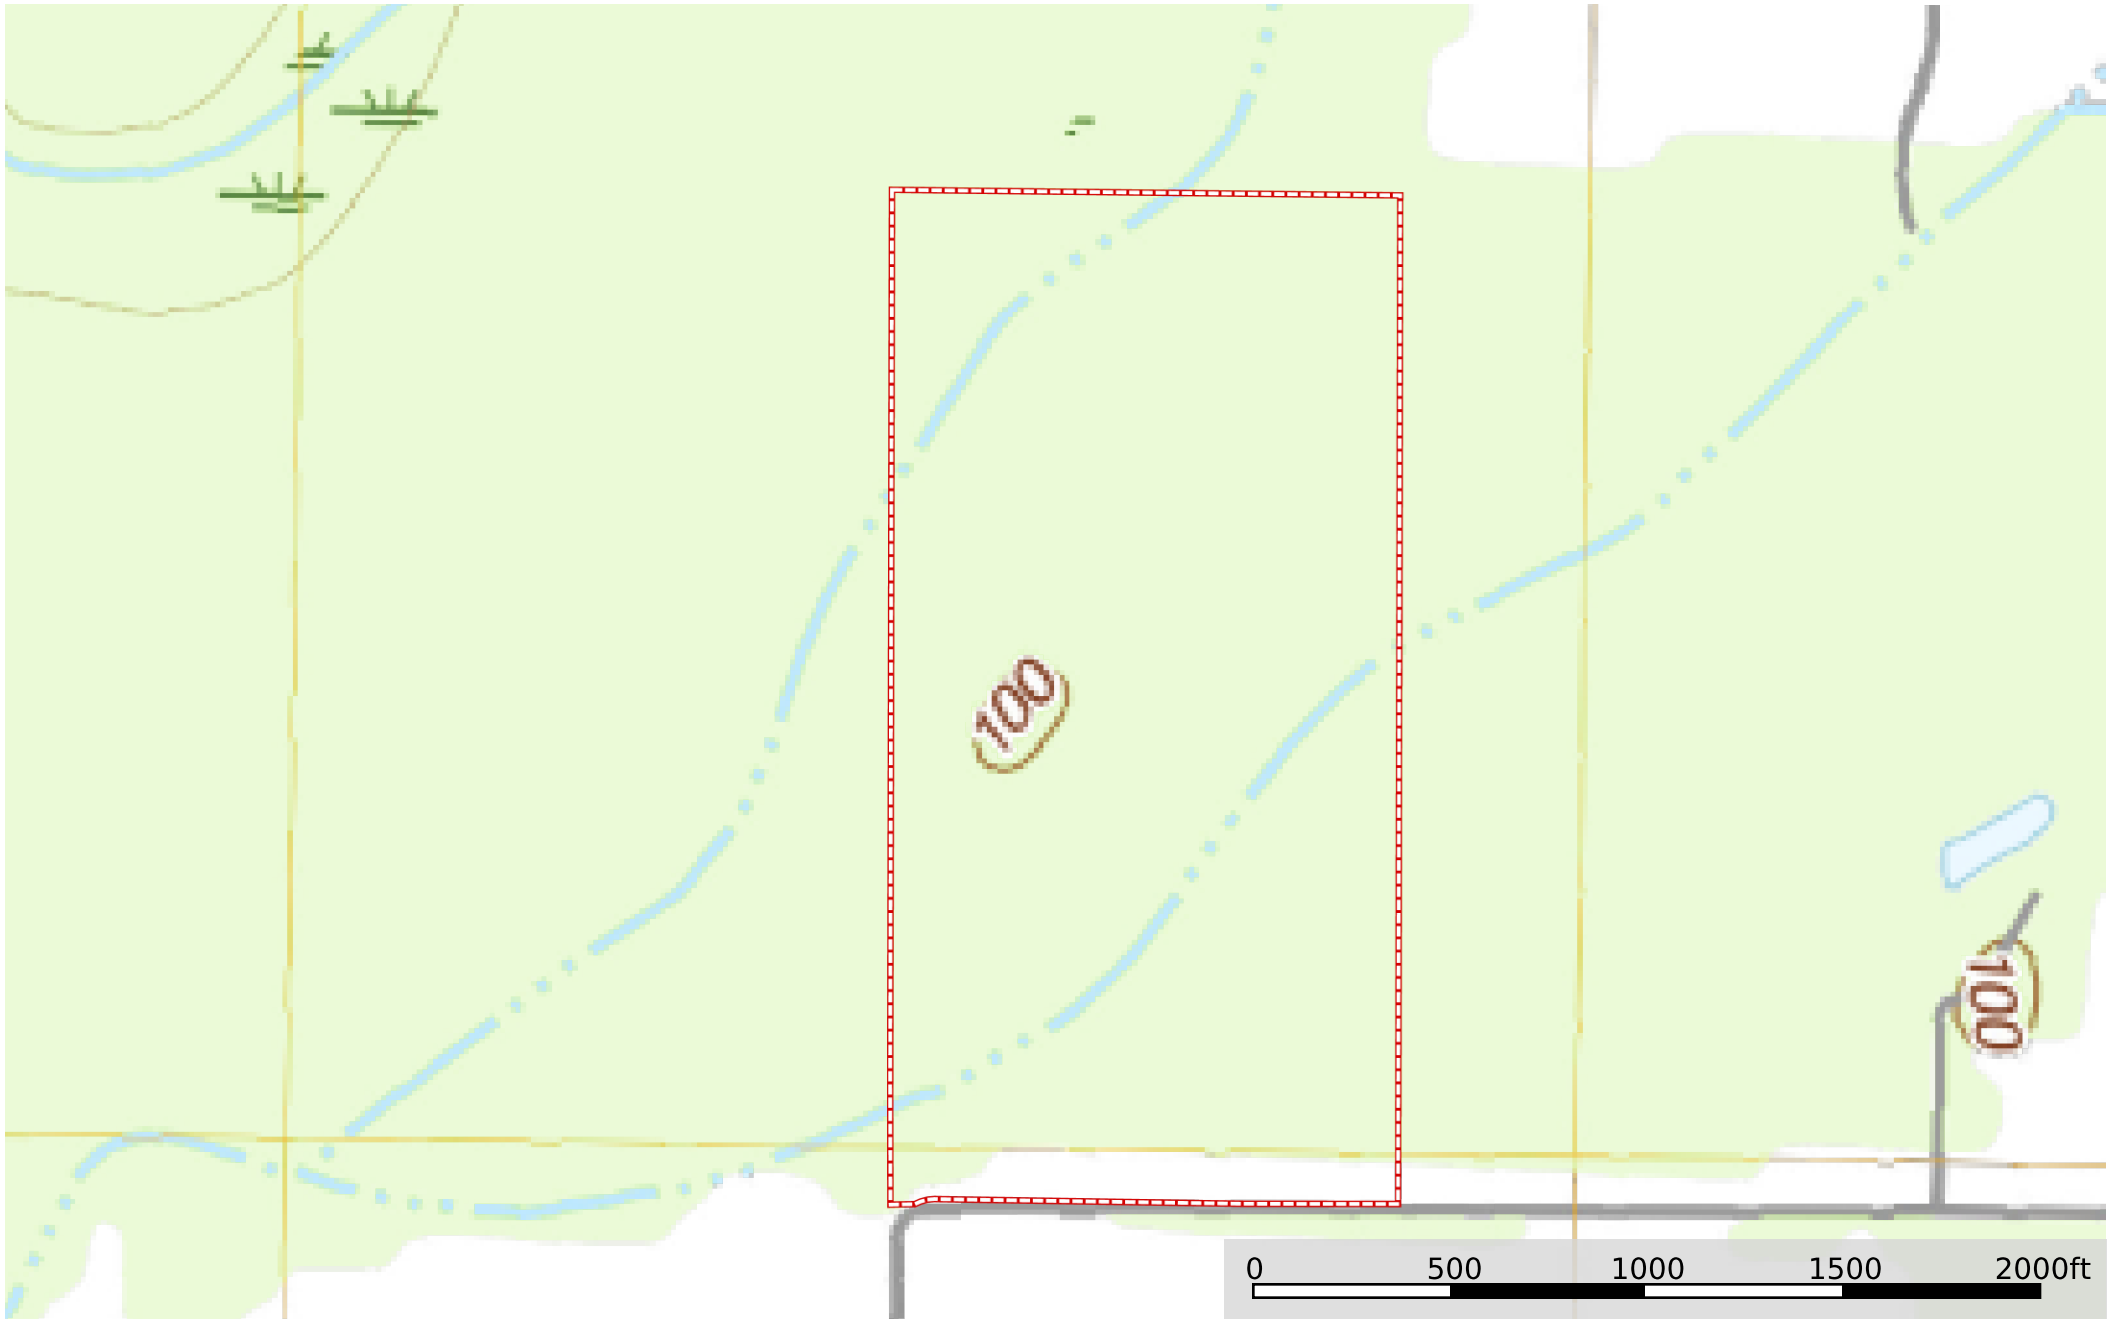

LA - West Carroll Irby 80 ac +/-
West Carroll Parish, Louisiana, 80 AC +/-

Boundary