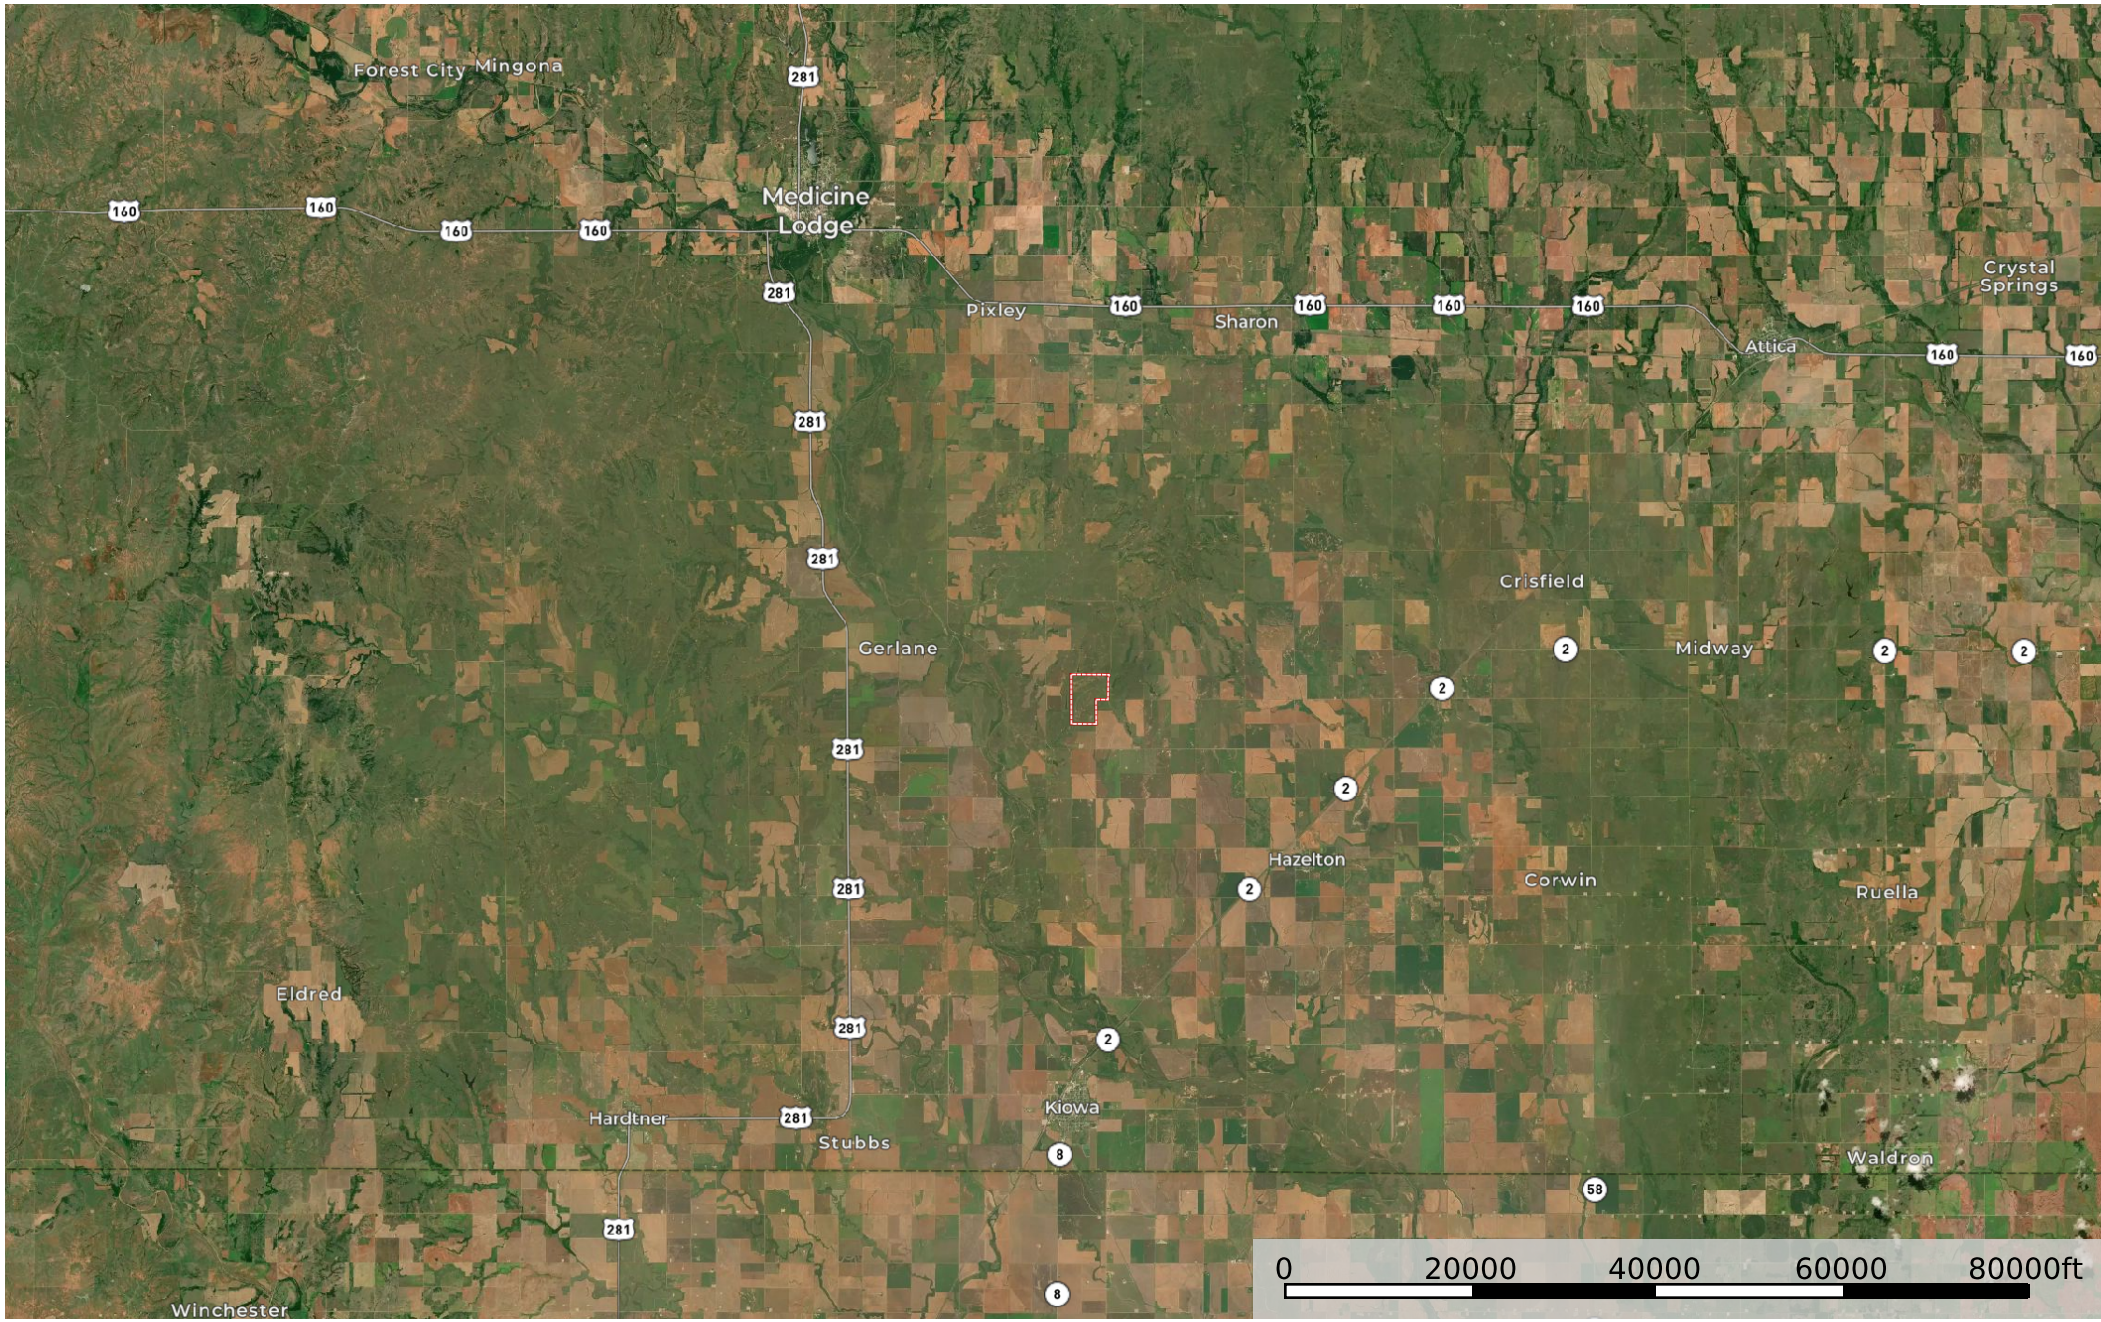

KS - Barber SGWSSW Real Estate 400 ac +/-

Barber County, Kansas, 400 AC +/-

Boundary