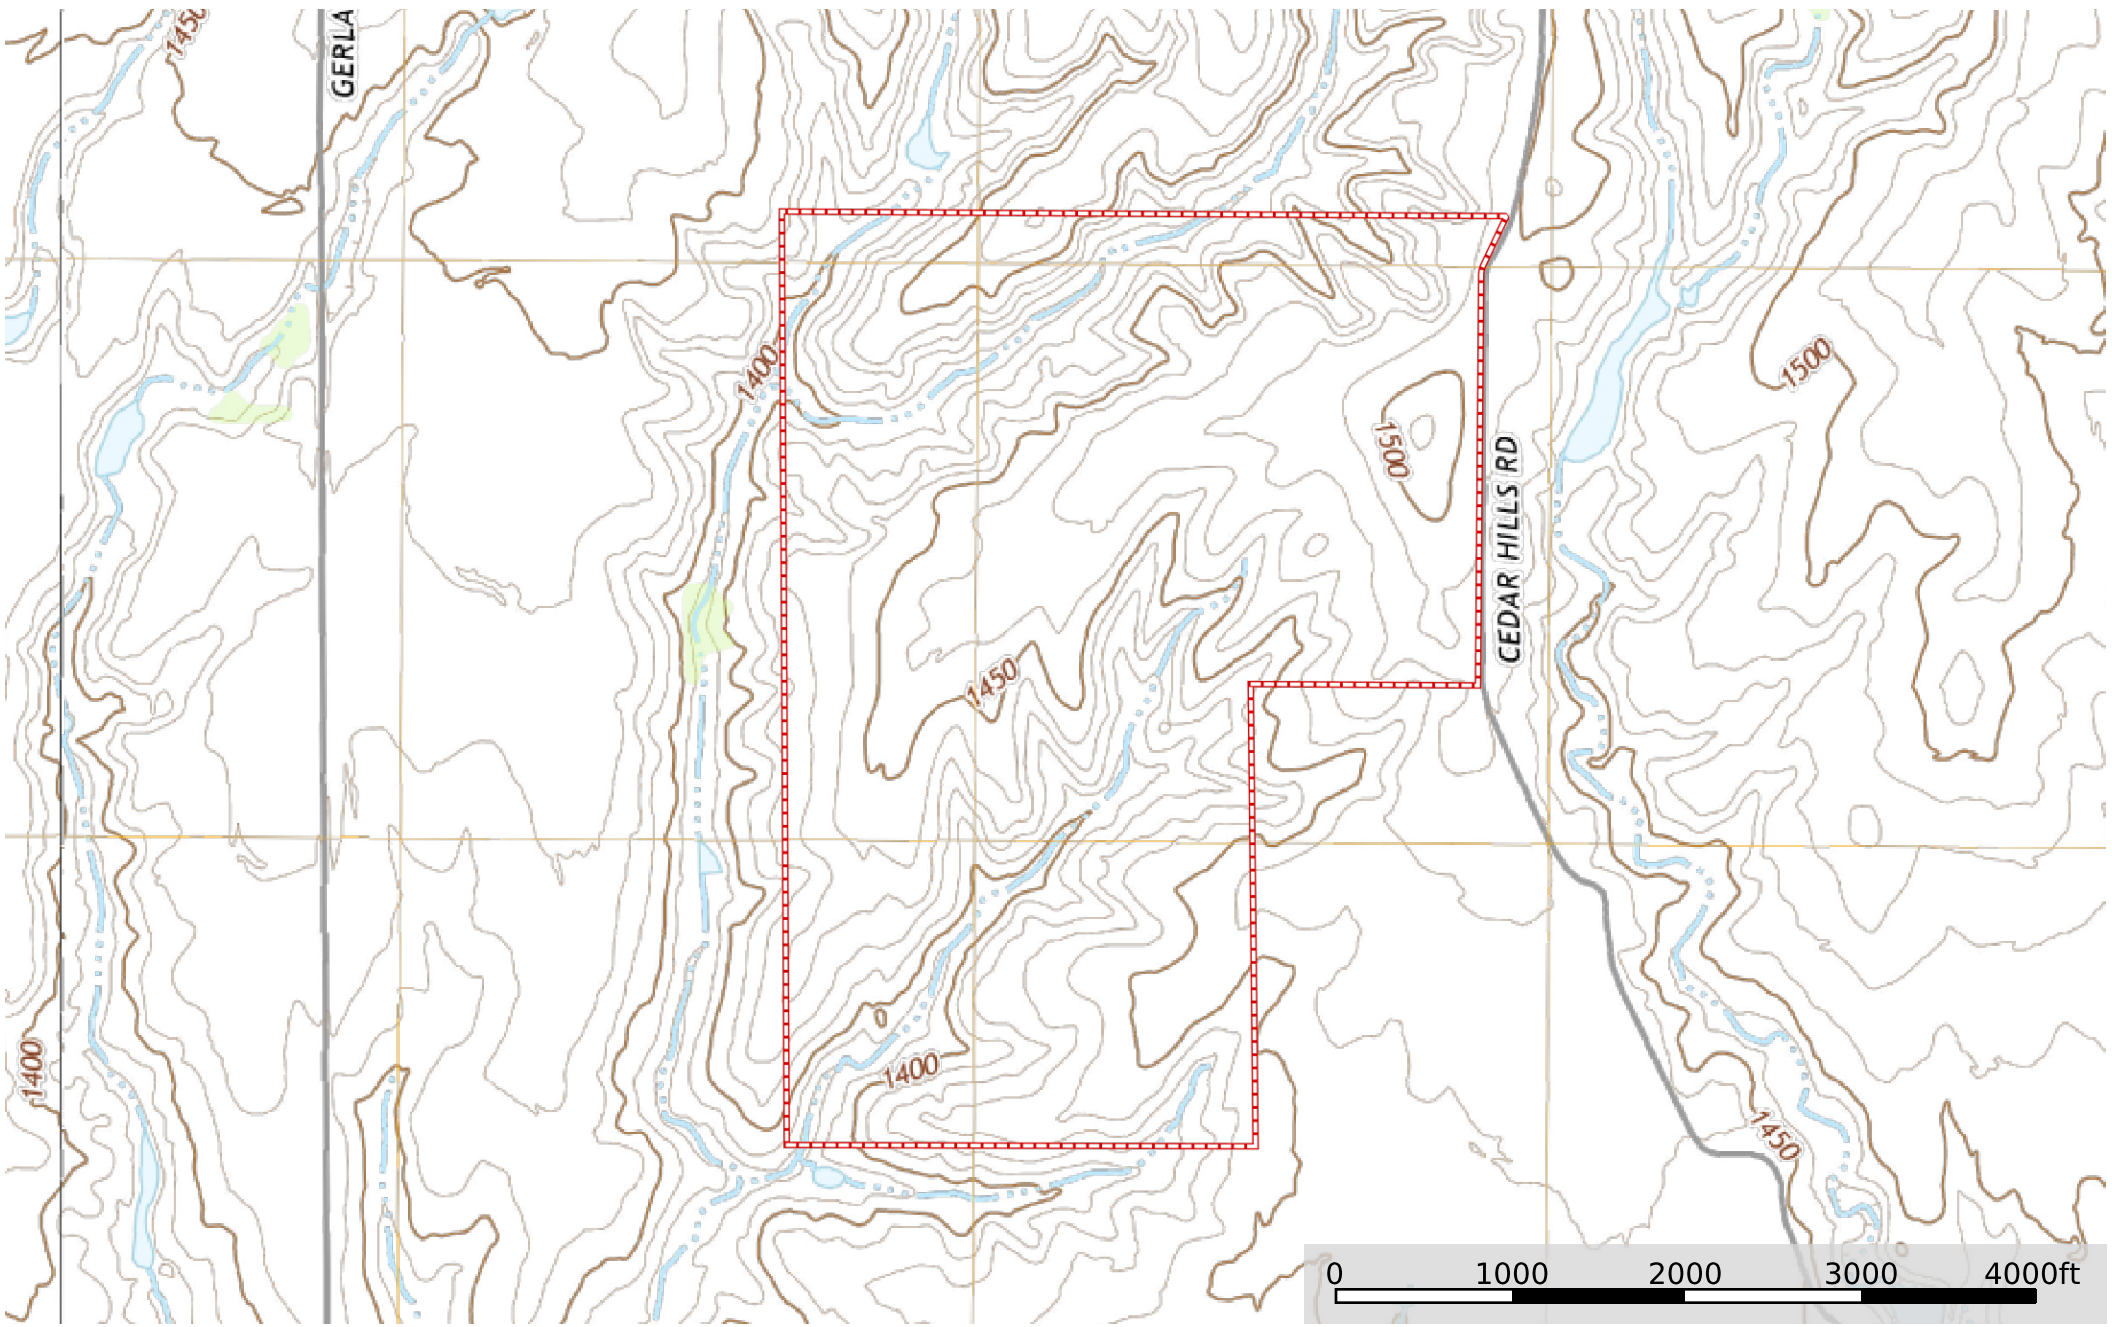

KS - Barber SGWSSW Real Estate 400 ac +/-
Barber County, Kansas, 400 AC +/-

Boundary