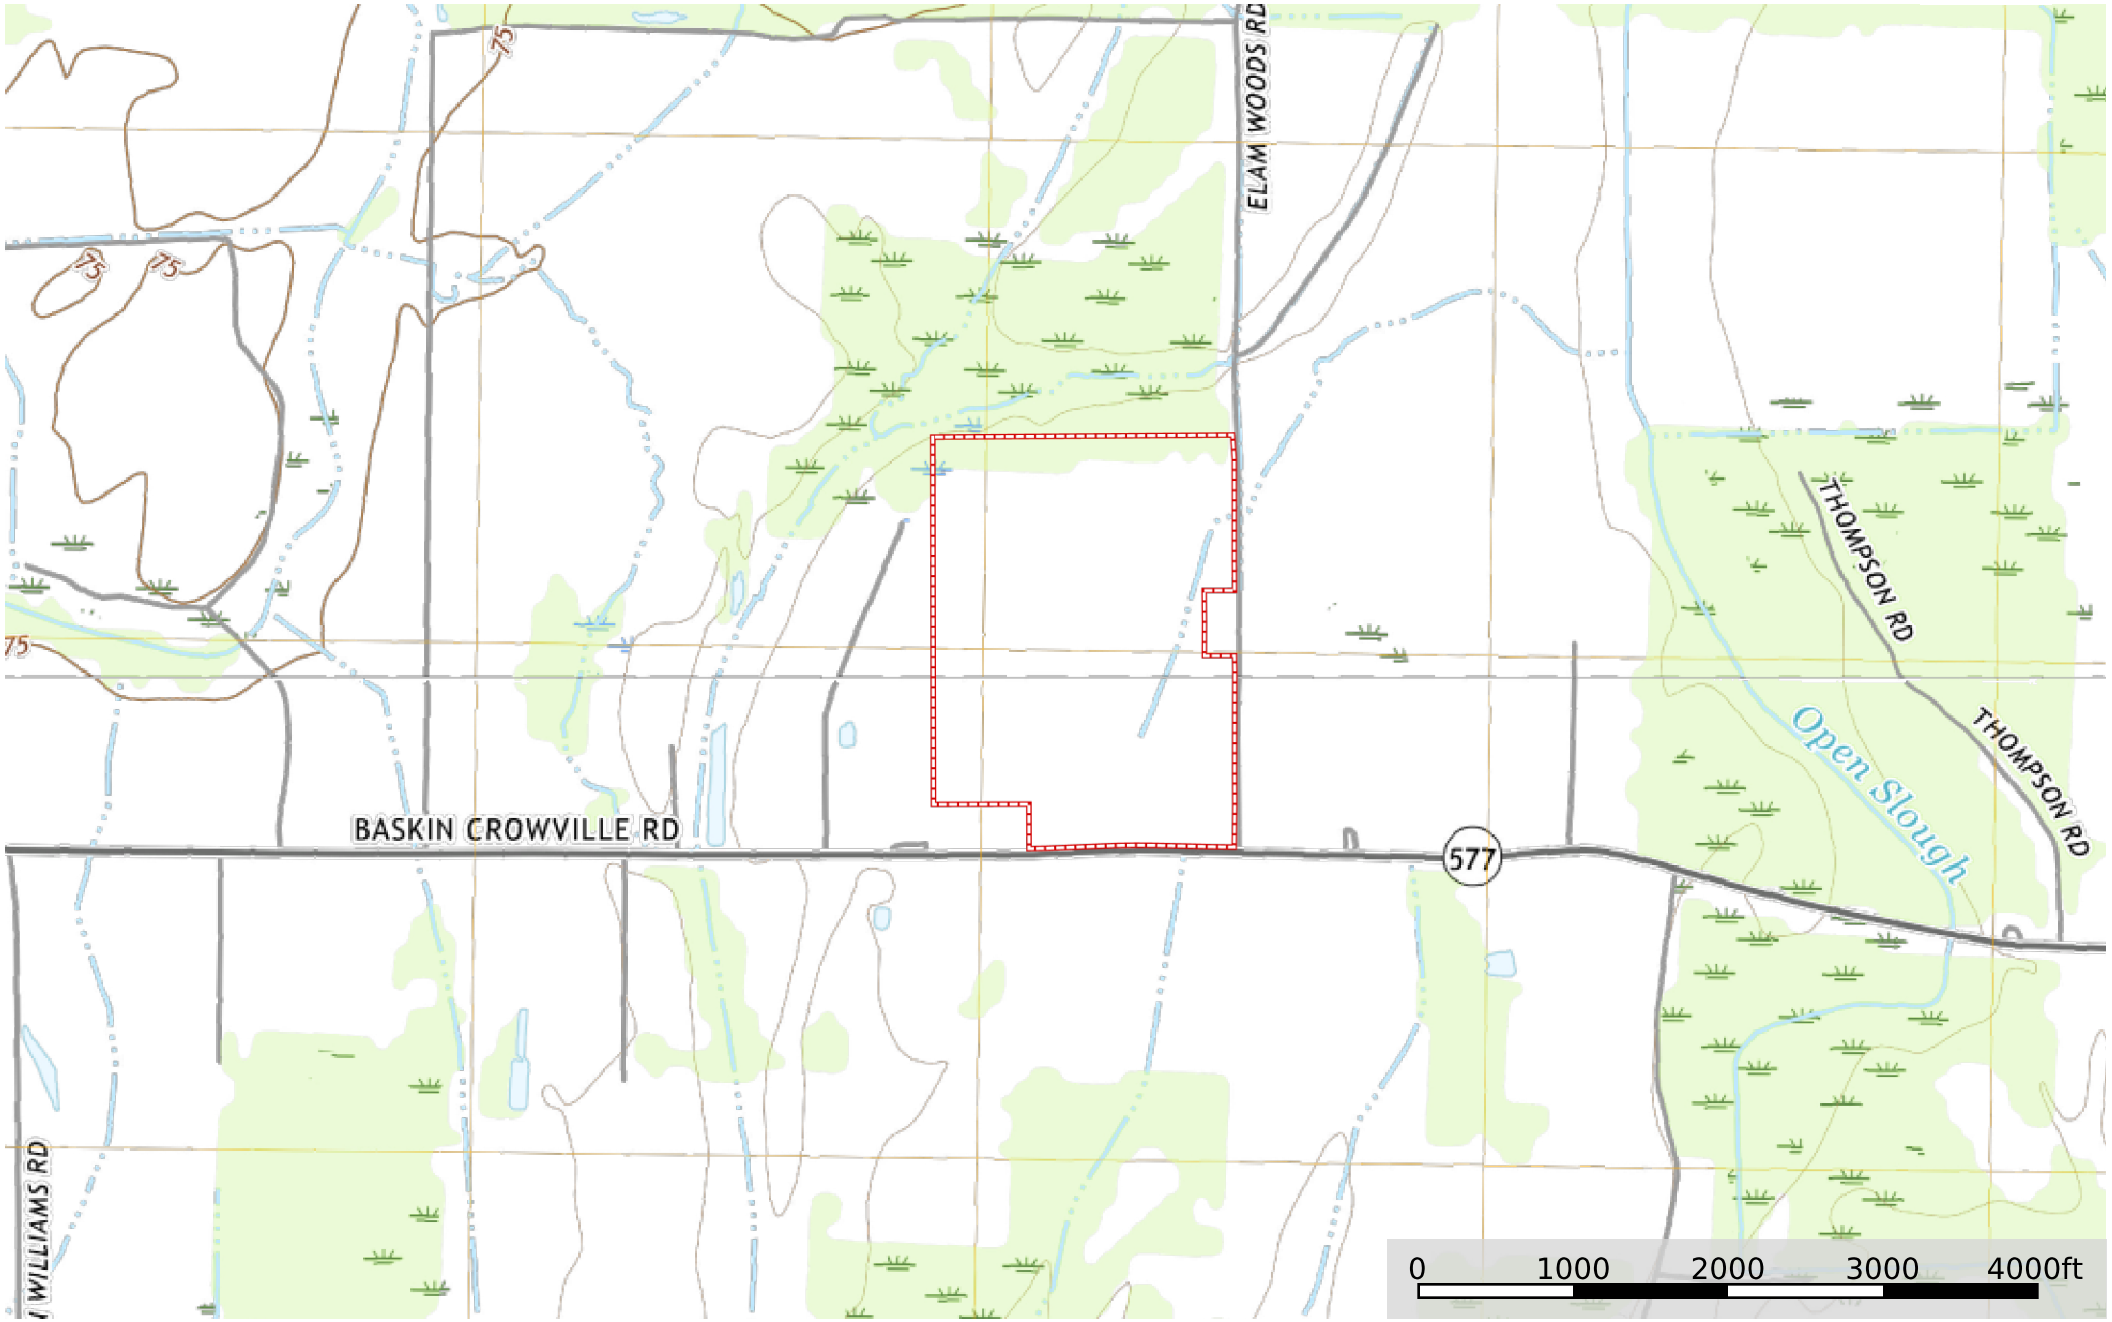

LA - Franklin Williams 112 ac +/-  
Franklin Parish, Louisiana, 112.5 AC +/-

Boundary