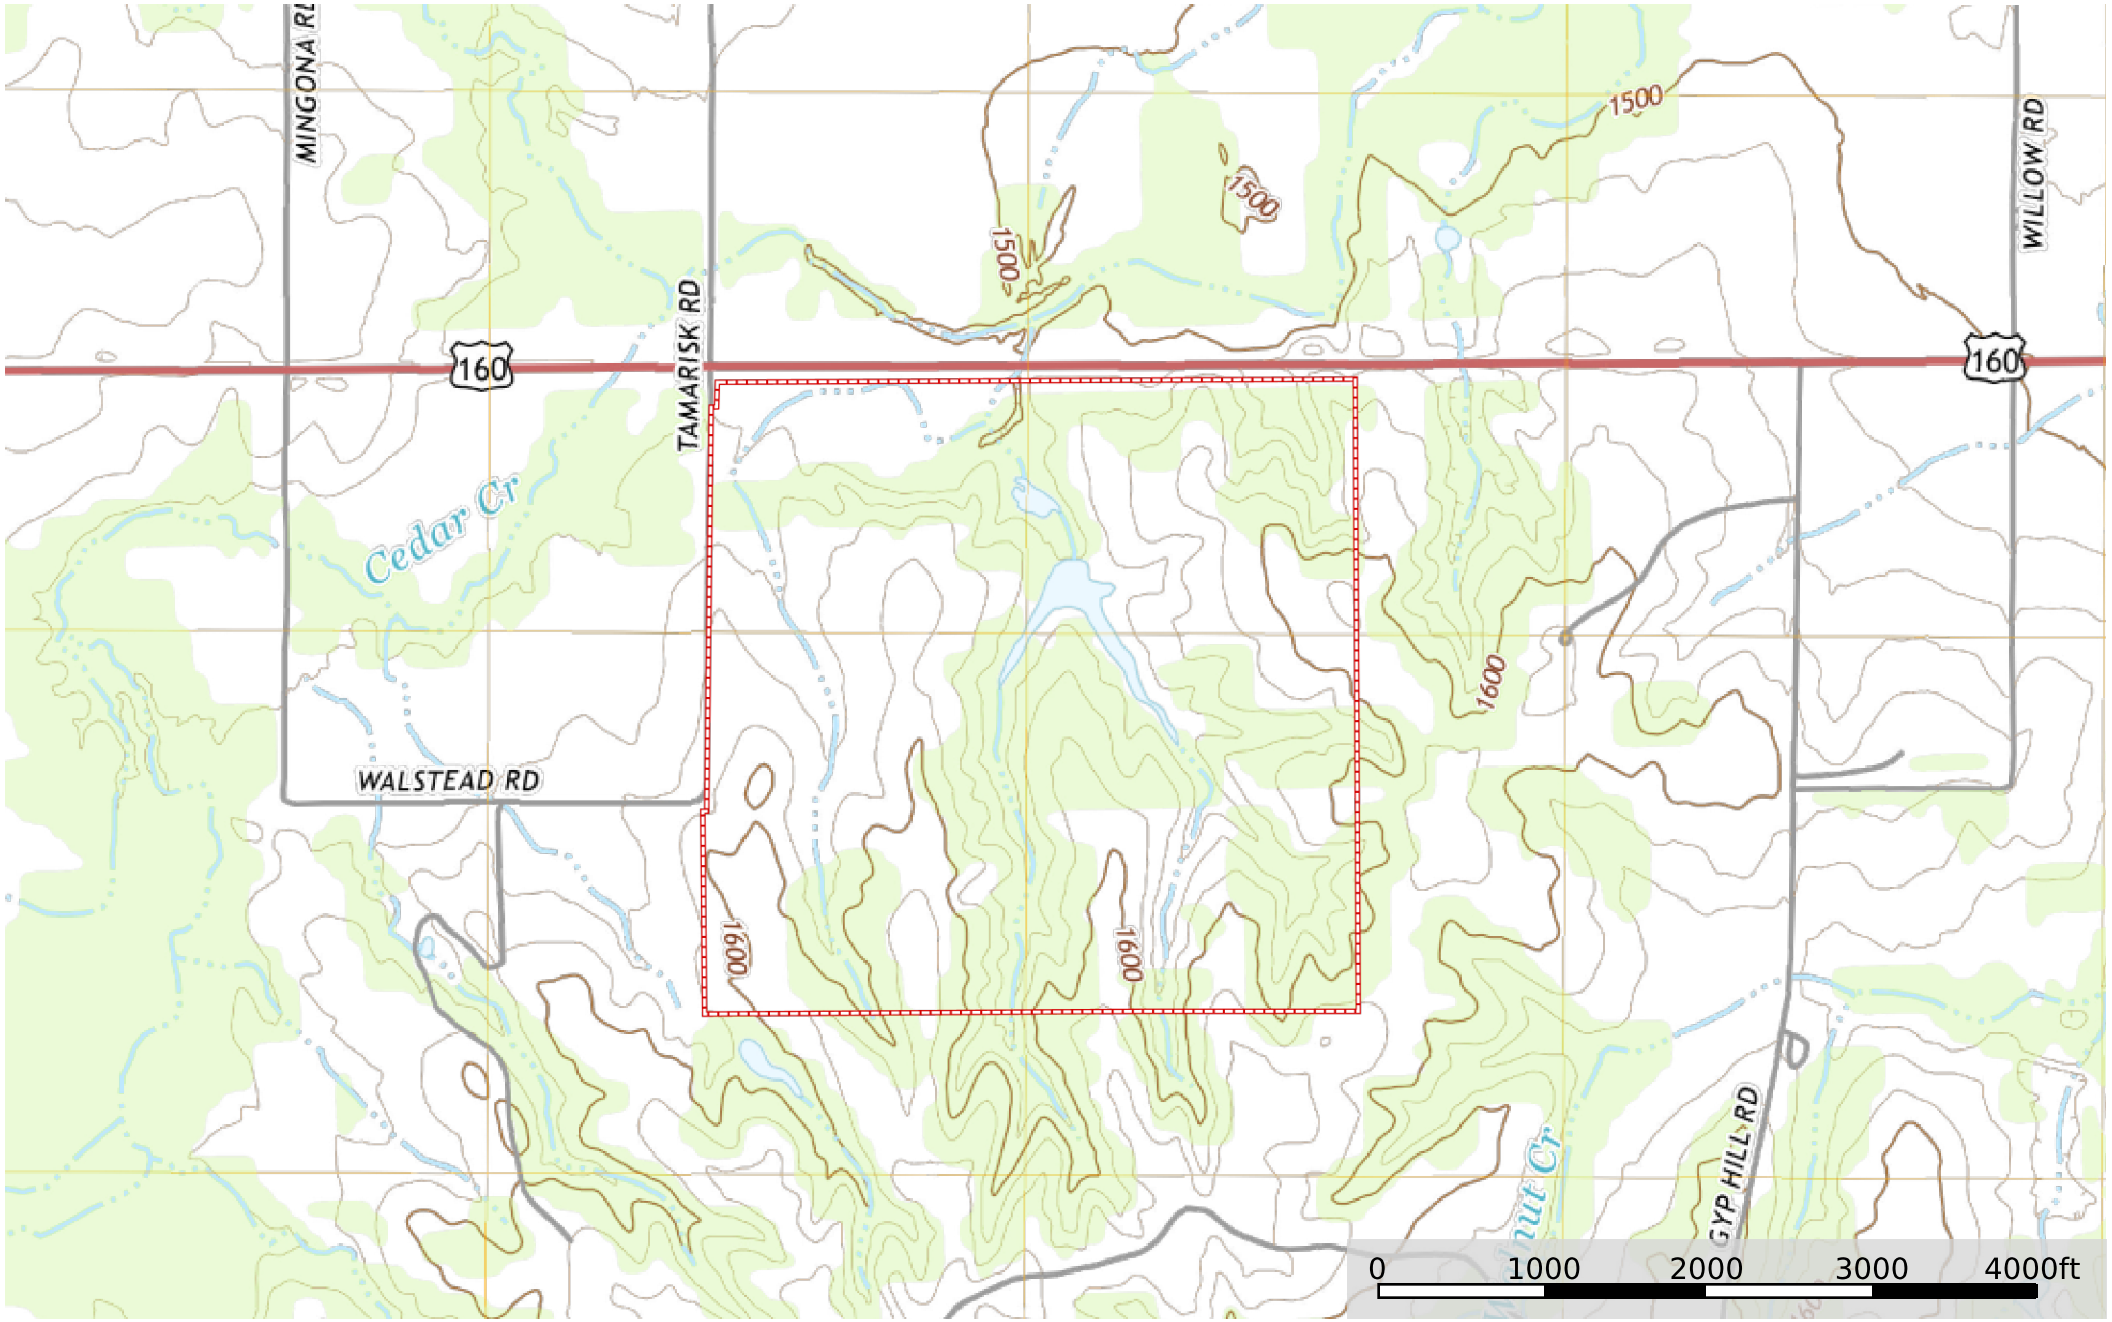

KS - Barber Orr 349 ac +/-
Barber County, Kansas, 349 AC +/-

Boundary