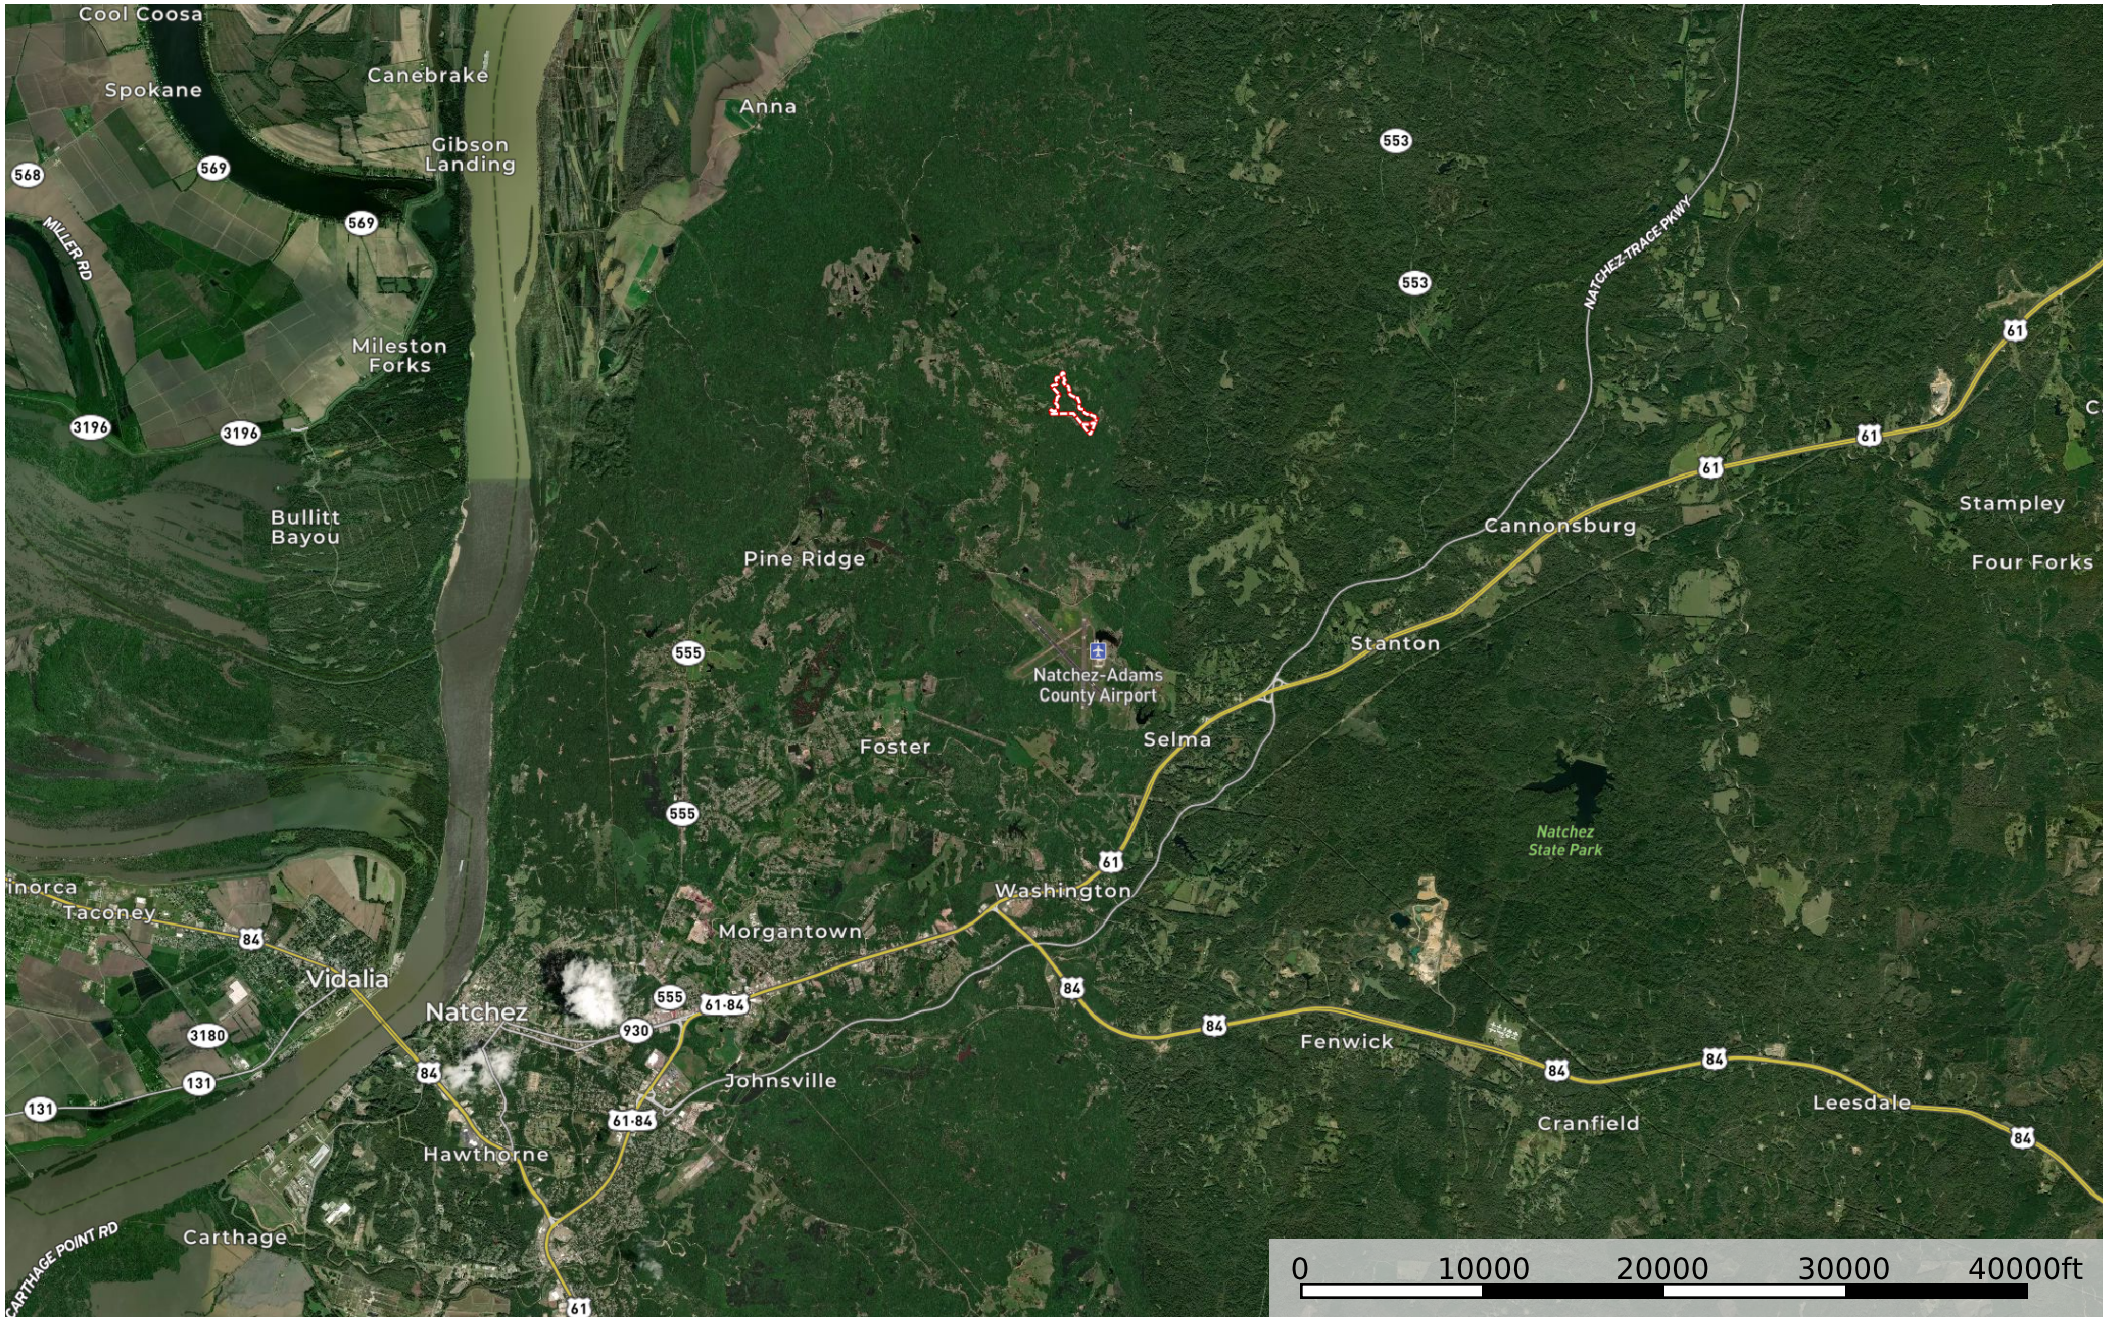

MS - Adams Spinosa/Fontenet 66 acres + - Mississippi, AC +/-

 Boundary