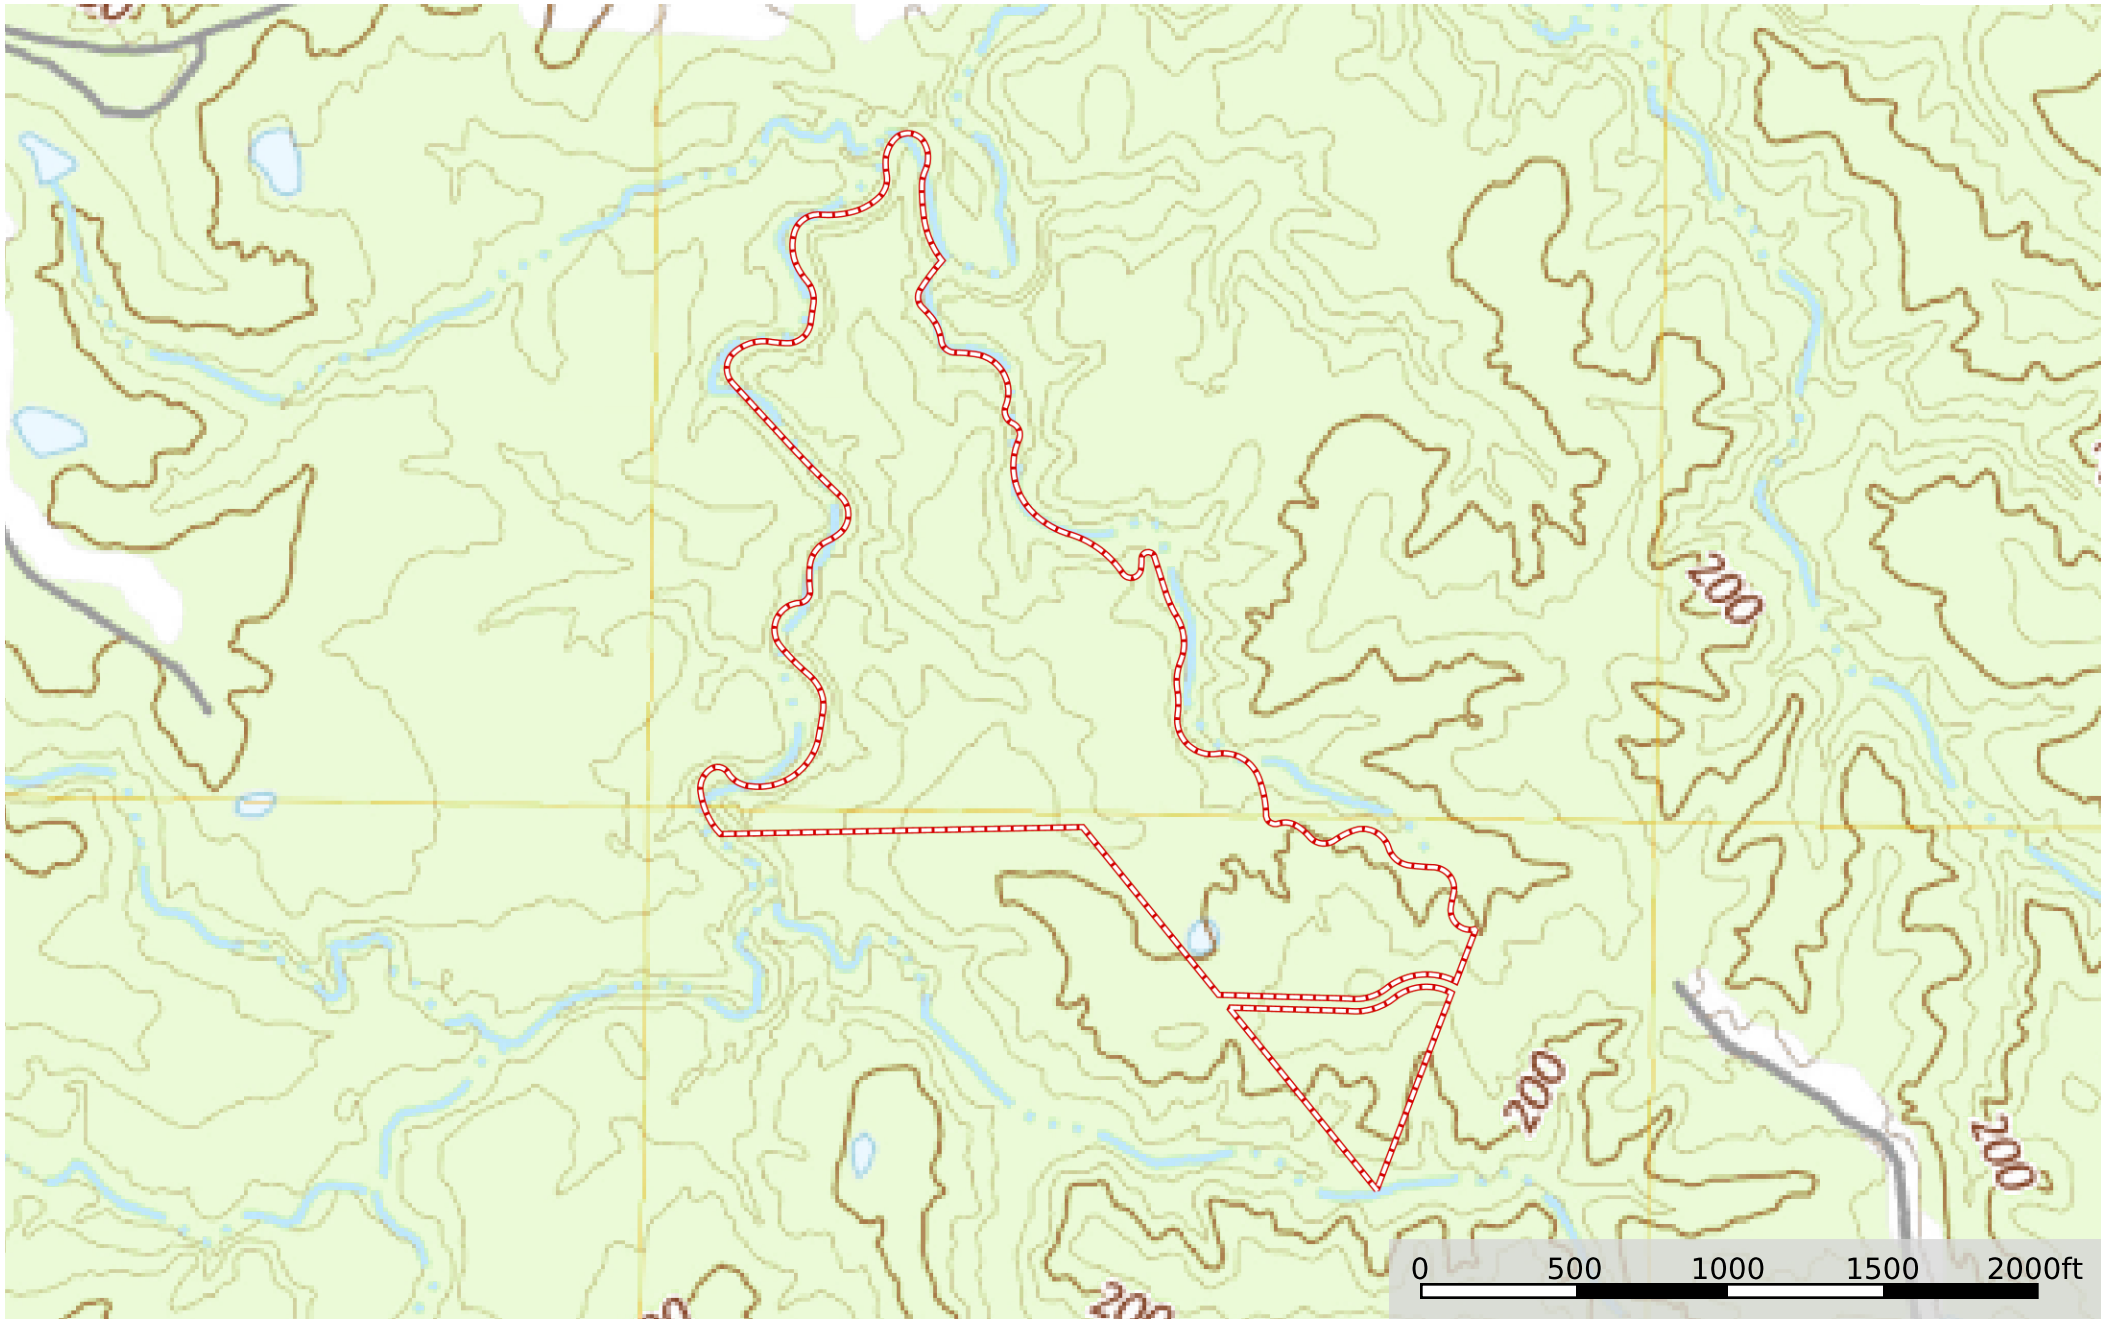

MS - Adams Spinosa/Fontenot 66 acres +/-
Mississippi, AC +/-

 Boundary