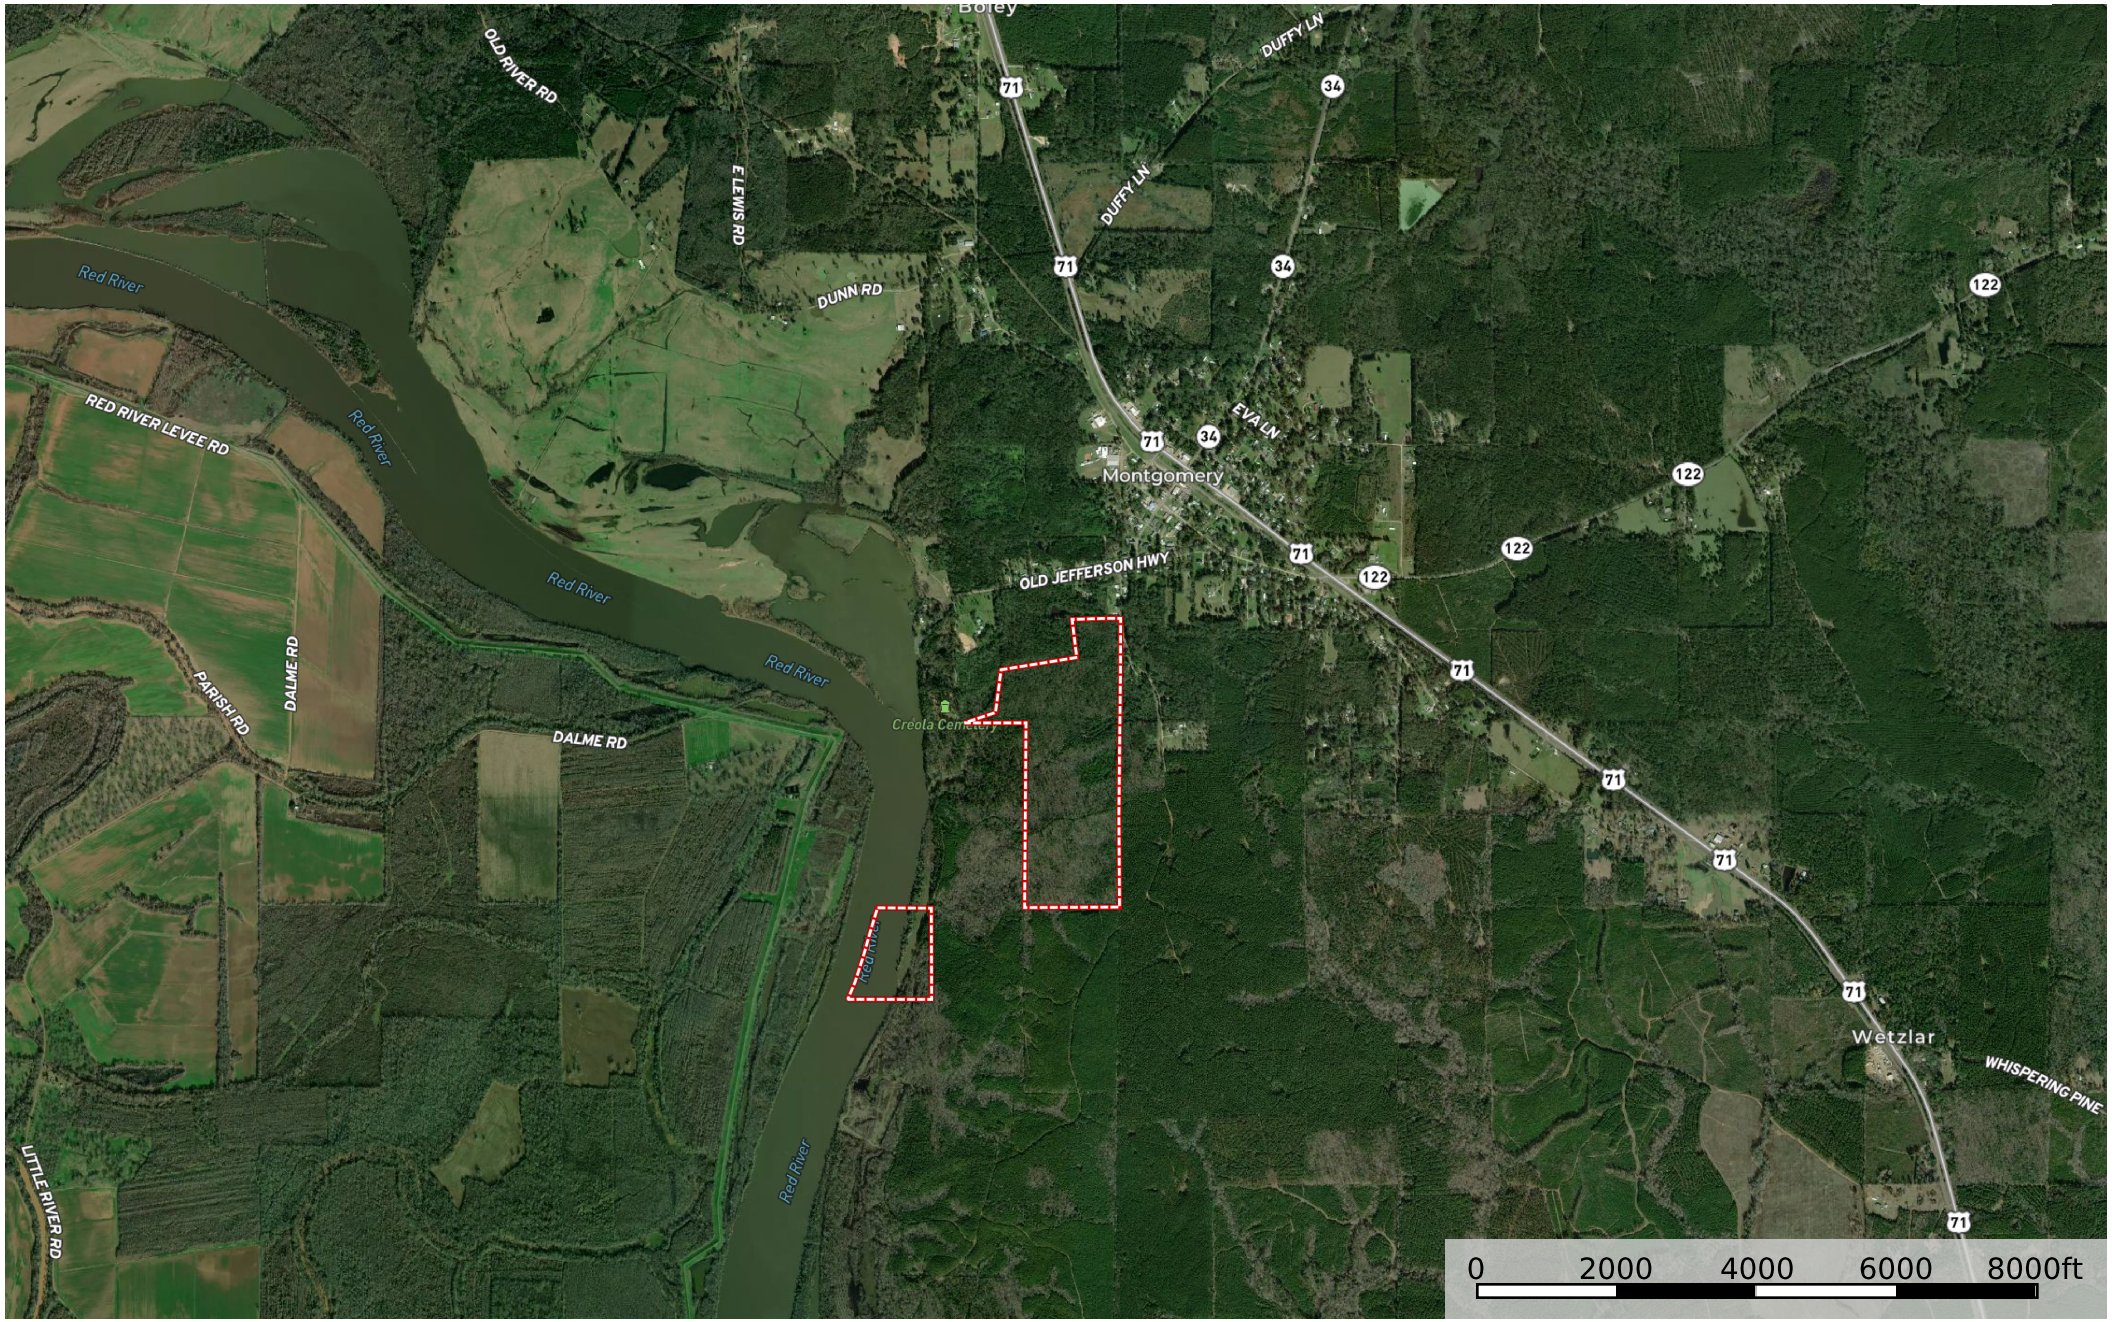

LA - Grant/ Land Sisters LLC 150 acres +- Grant Parish, Louisiana, 150 AC +/-

 Boundary