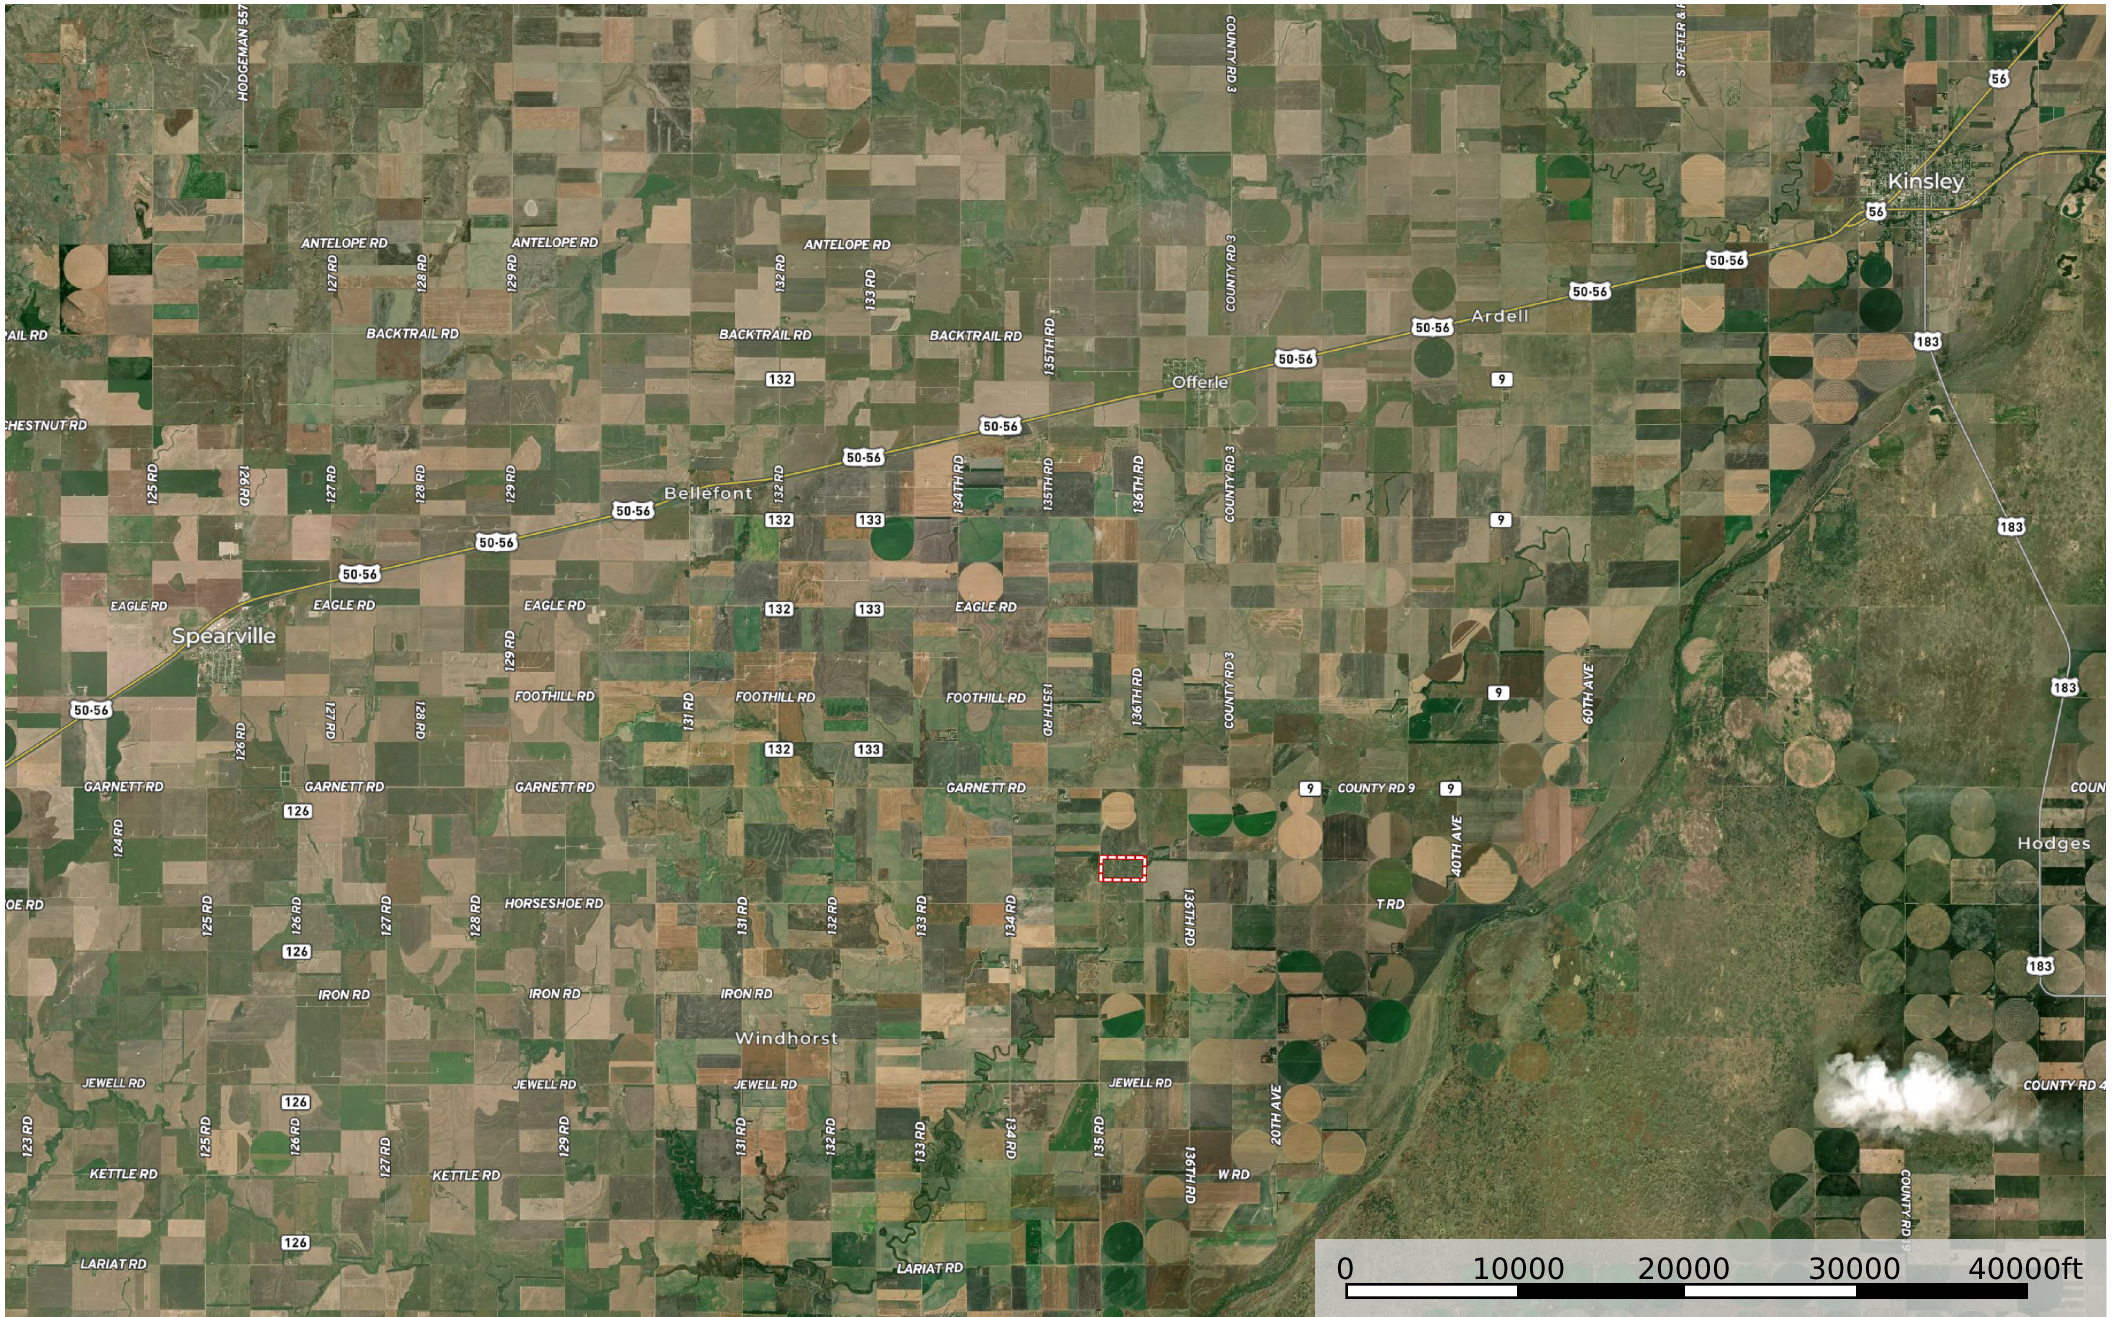

KS - Ford Land Sisters LLC 78 acres +/-

Ford County, Kansas, 78 AC +/-

 Boundary