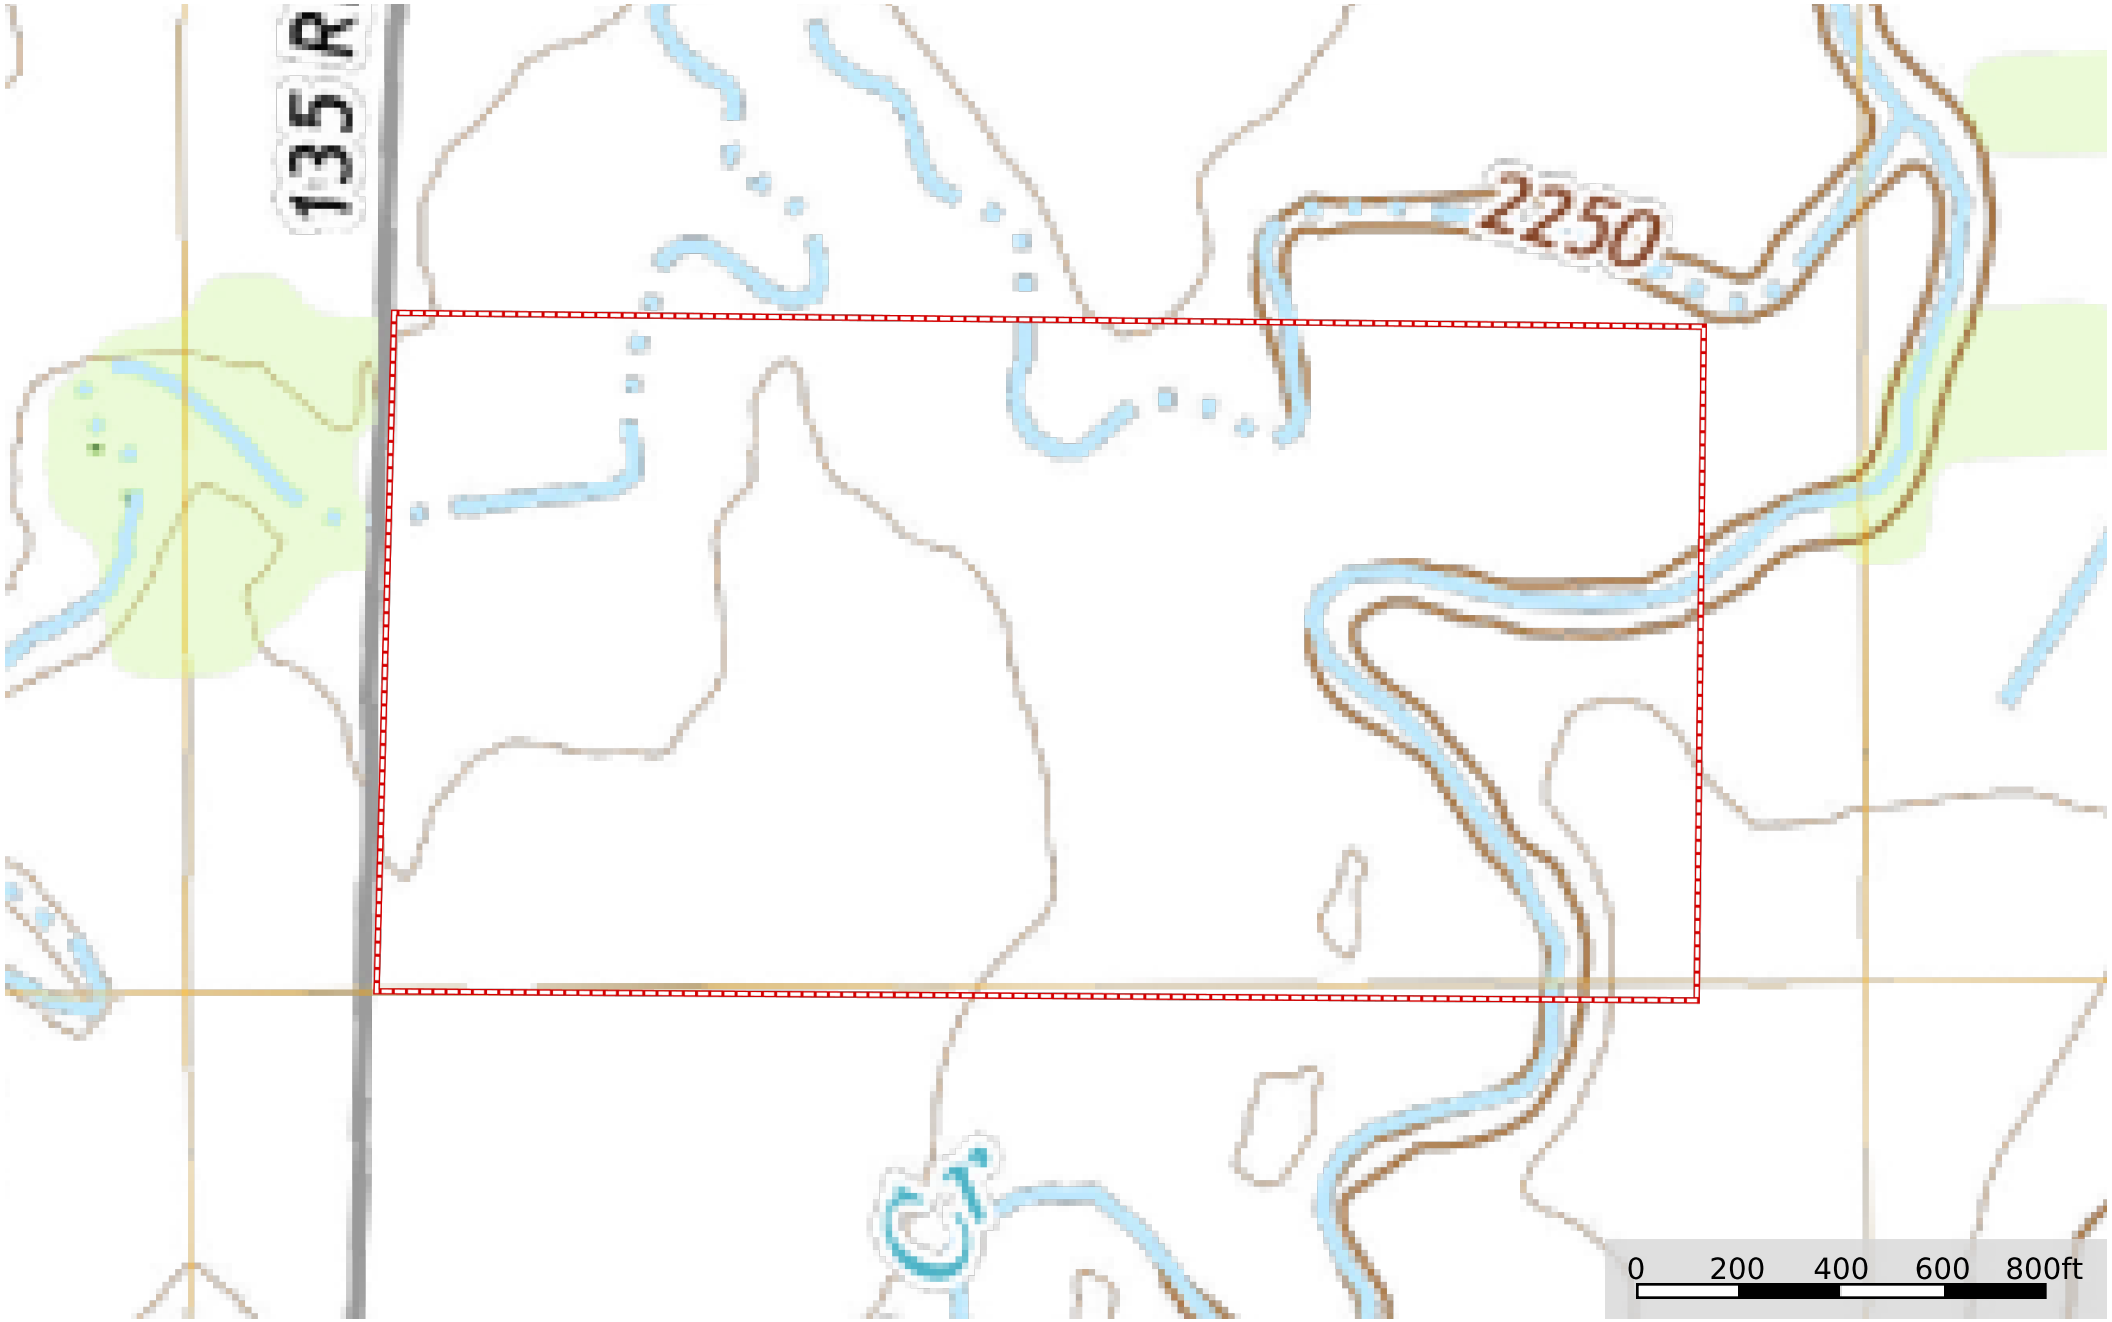

KS - Ford Land Sisters LLC 78 acres +/-
Ford County, Kansas, 78 AC +/-

Boundary