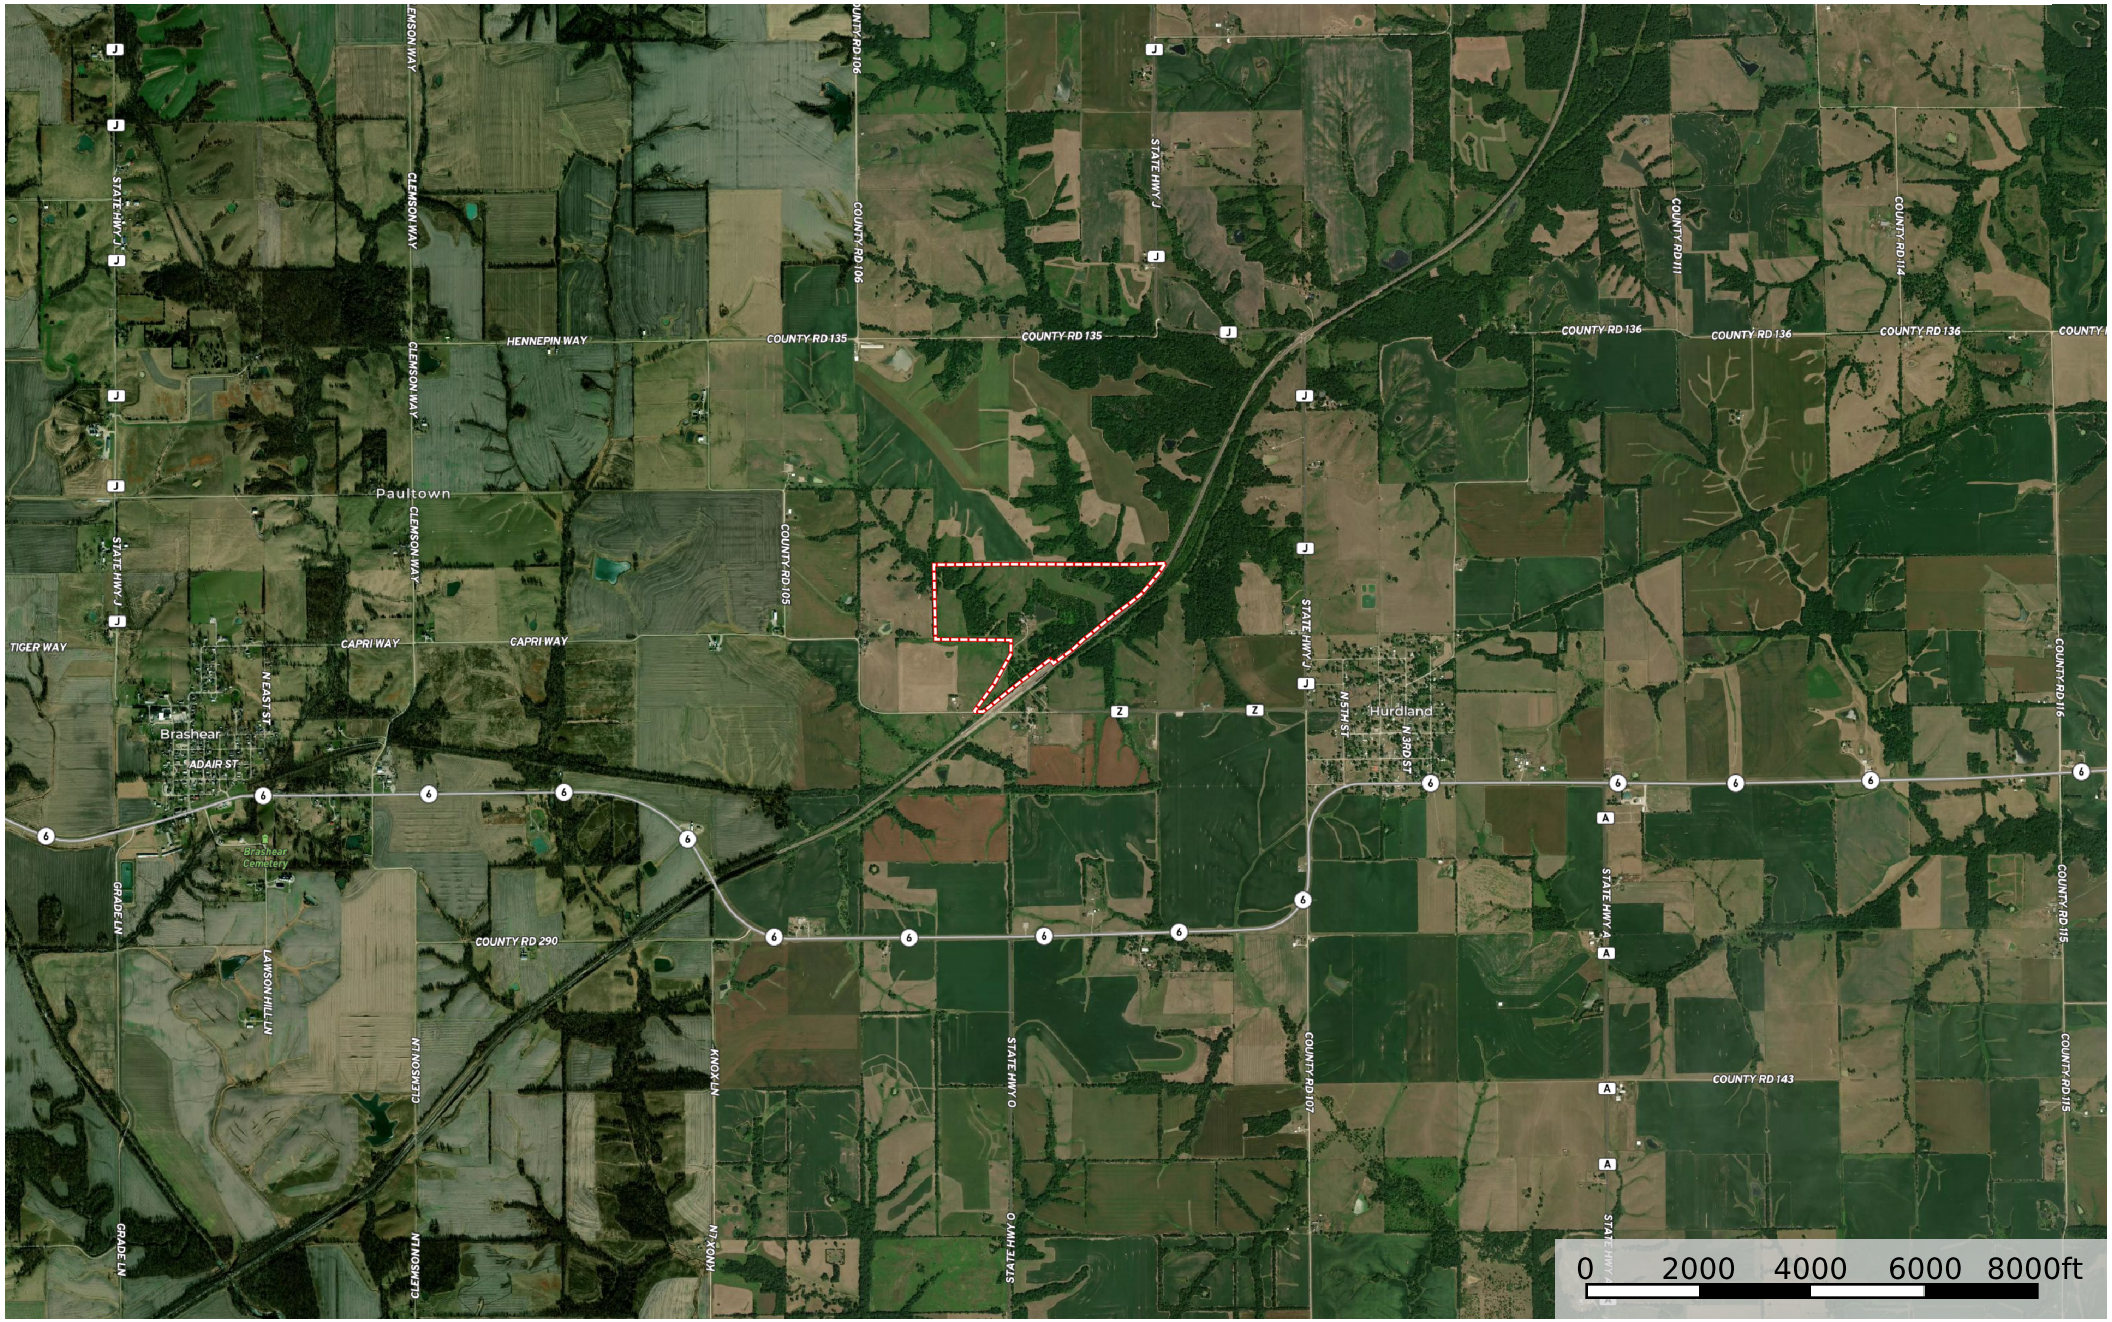

MO - Knox McEacharn 115 acres +- Knox County, Missouri, 115 AC +/-

Boundary