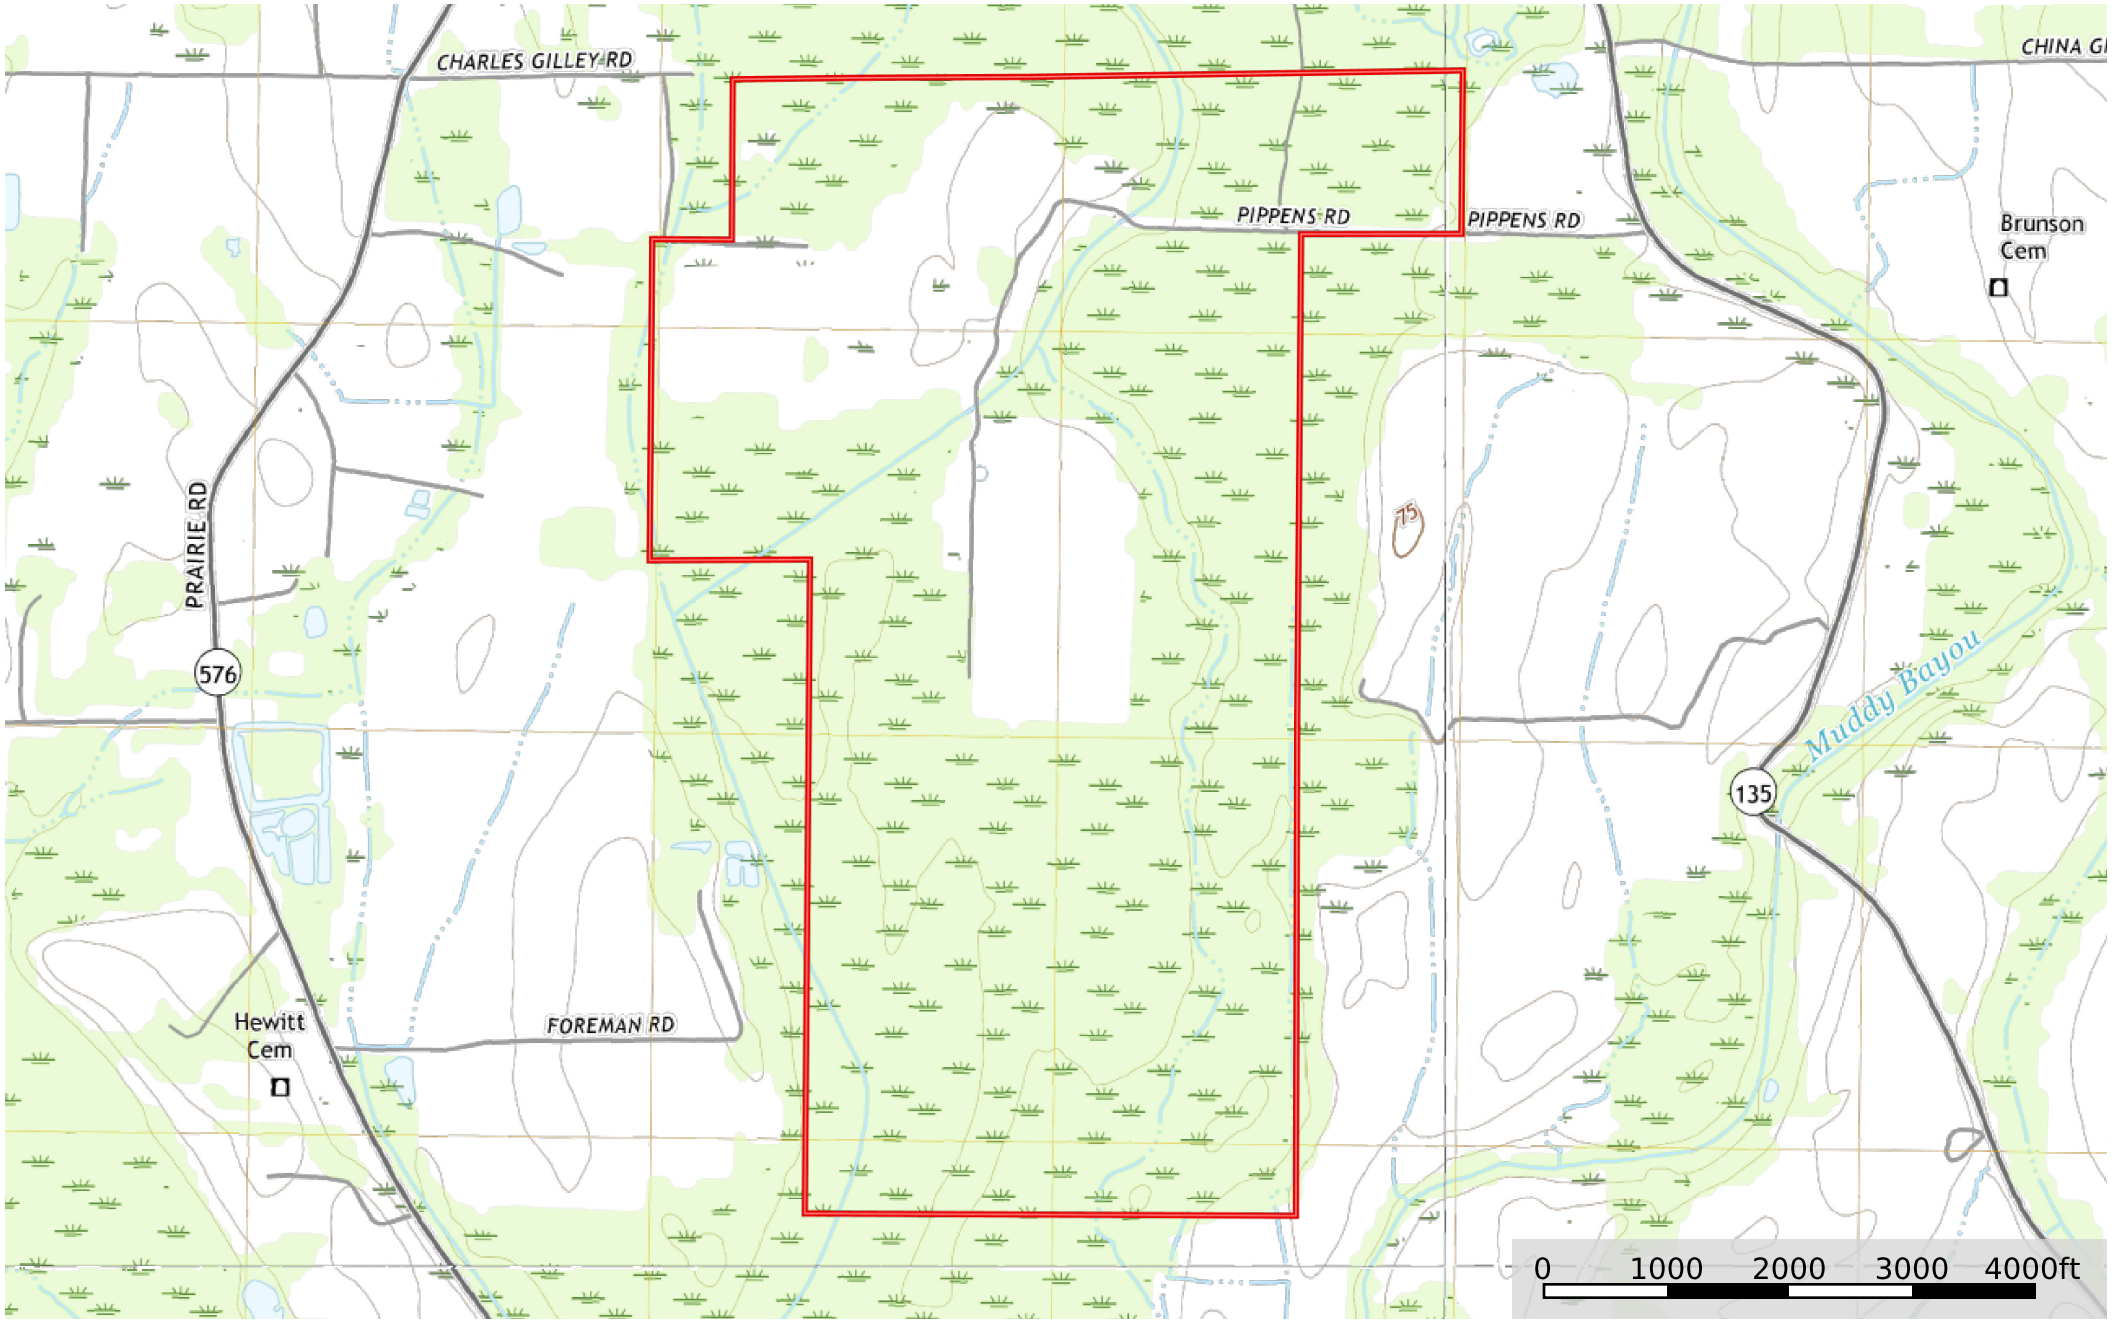

LA - Richland Mercer 980 ac +/-
Richland Parish, Louisiana, 980 AC +/-

Boundary