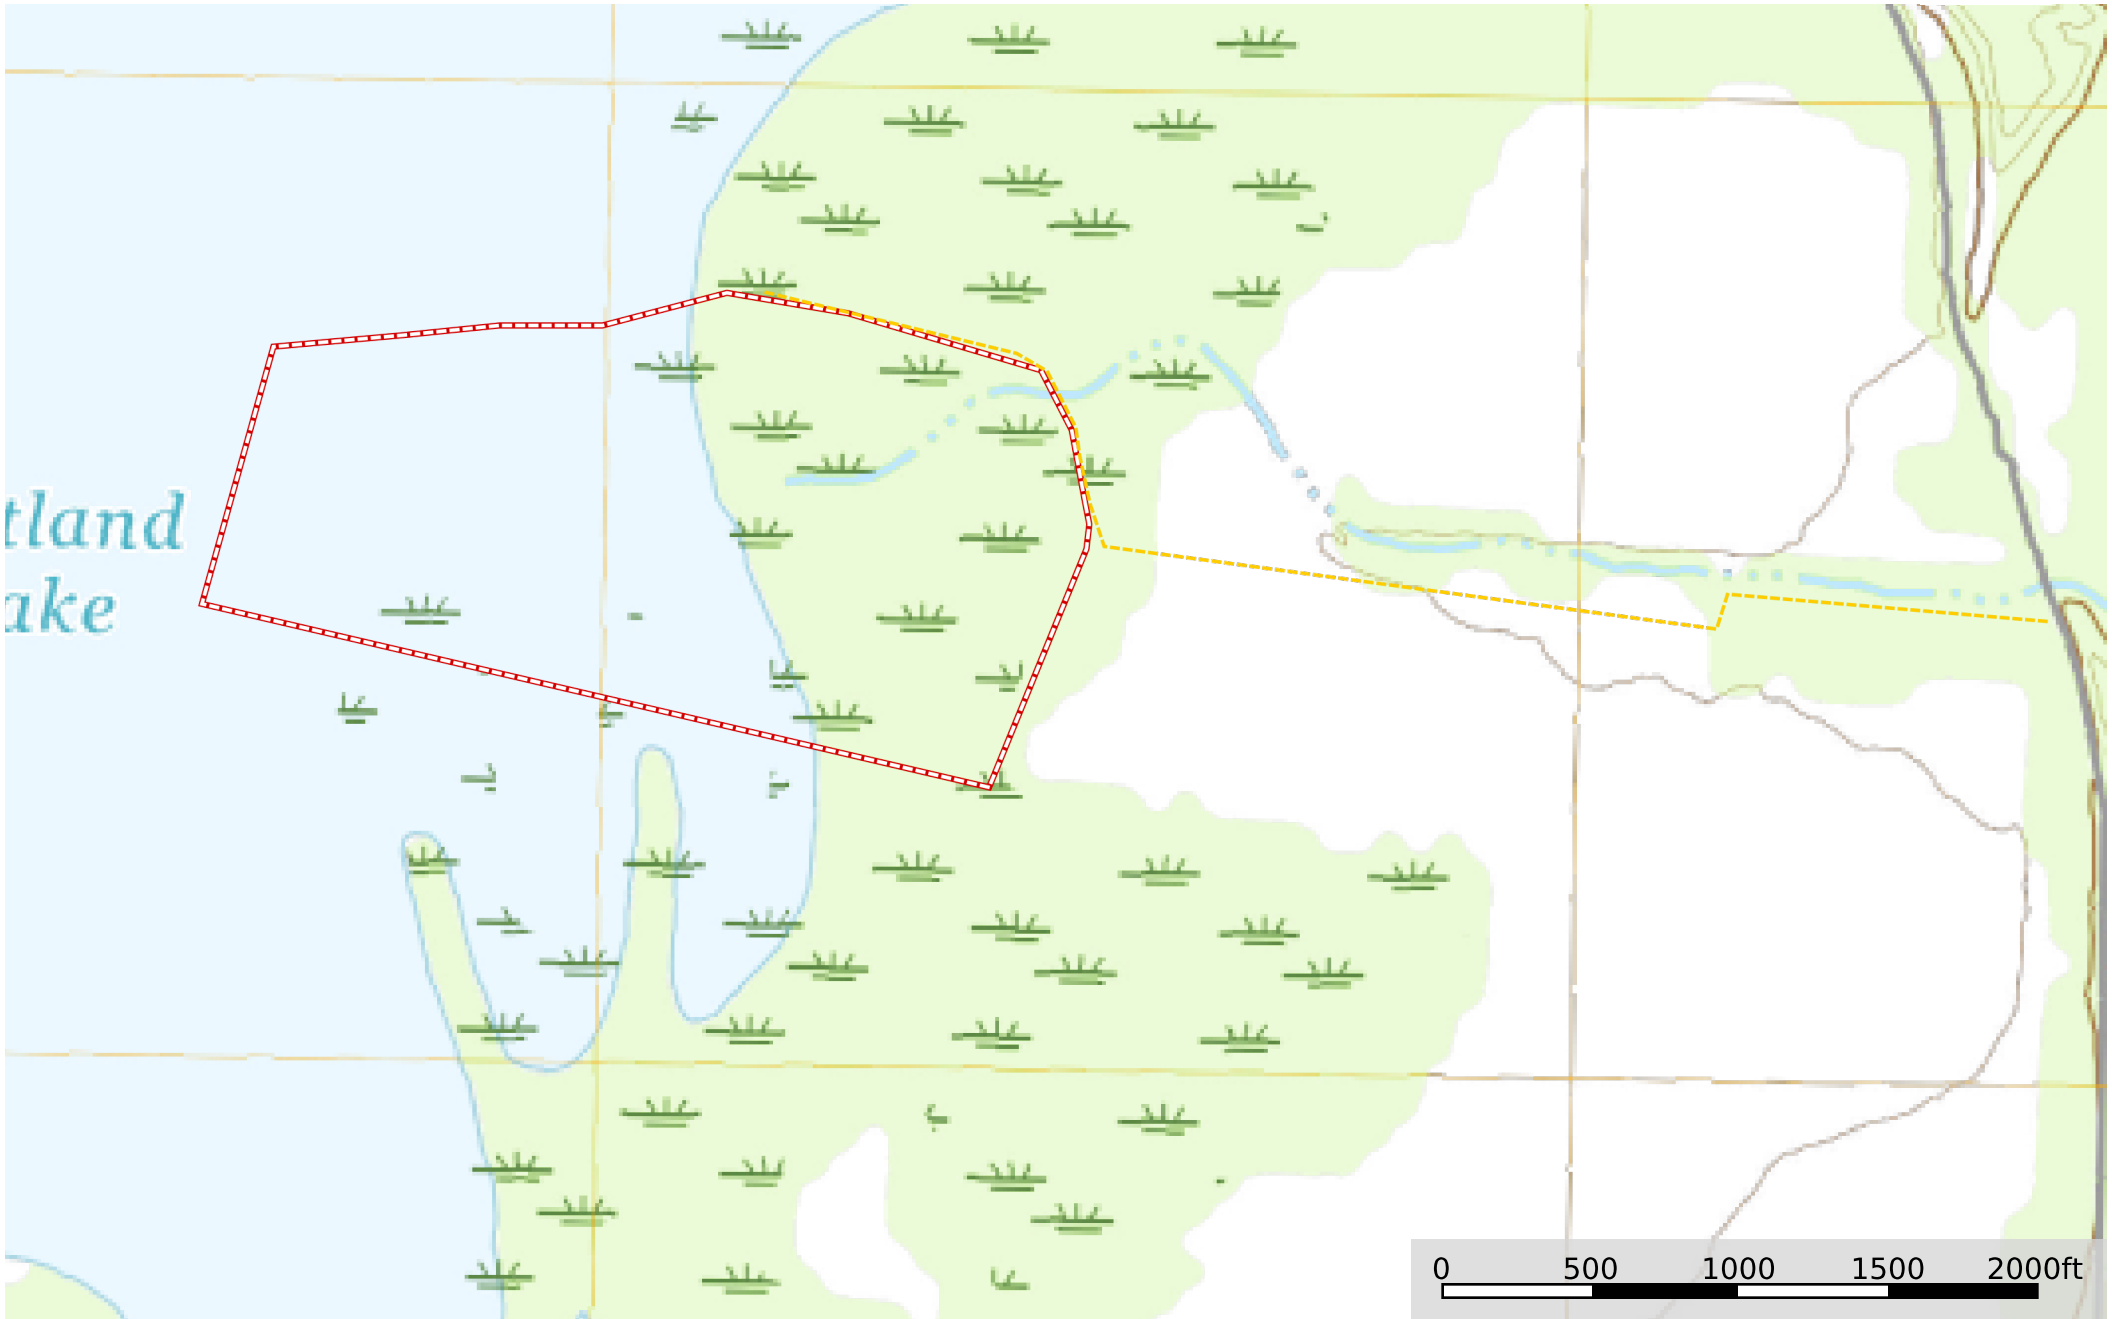

MS - Jefferson Spinosa 80 ac +/-
Jefferson County, Jefferson County, Mississippi, 80 AC +/-

--- Access Road □ Boundary