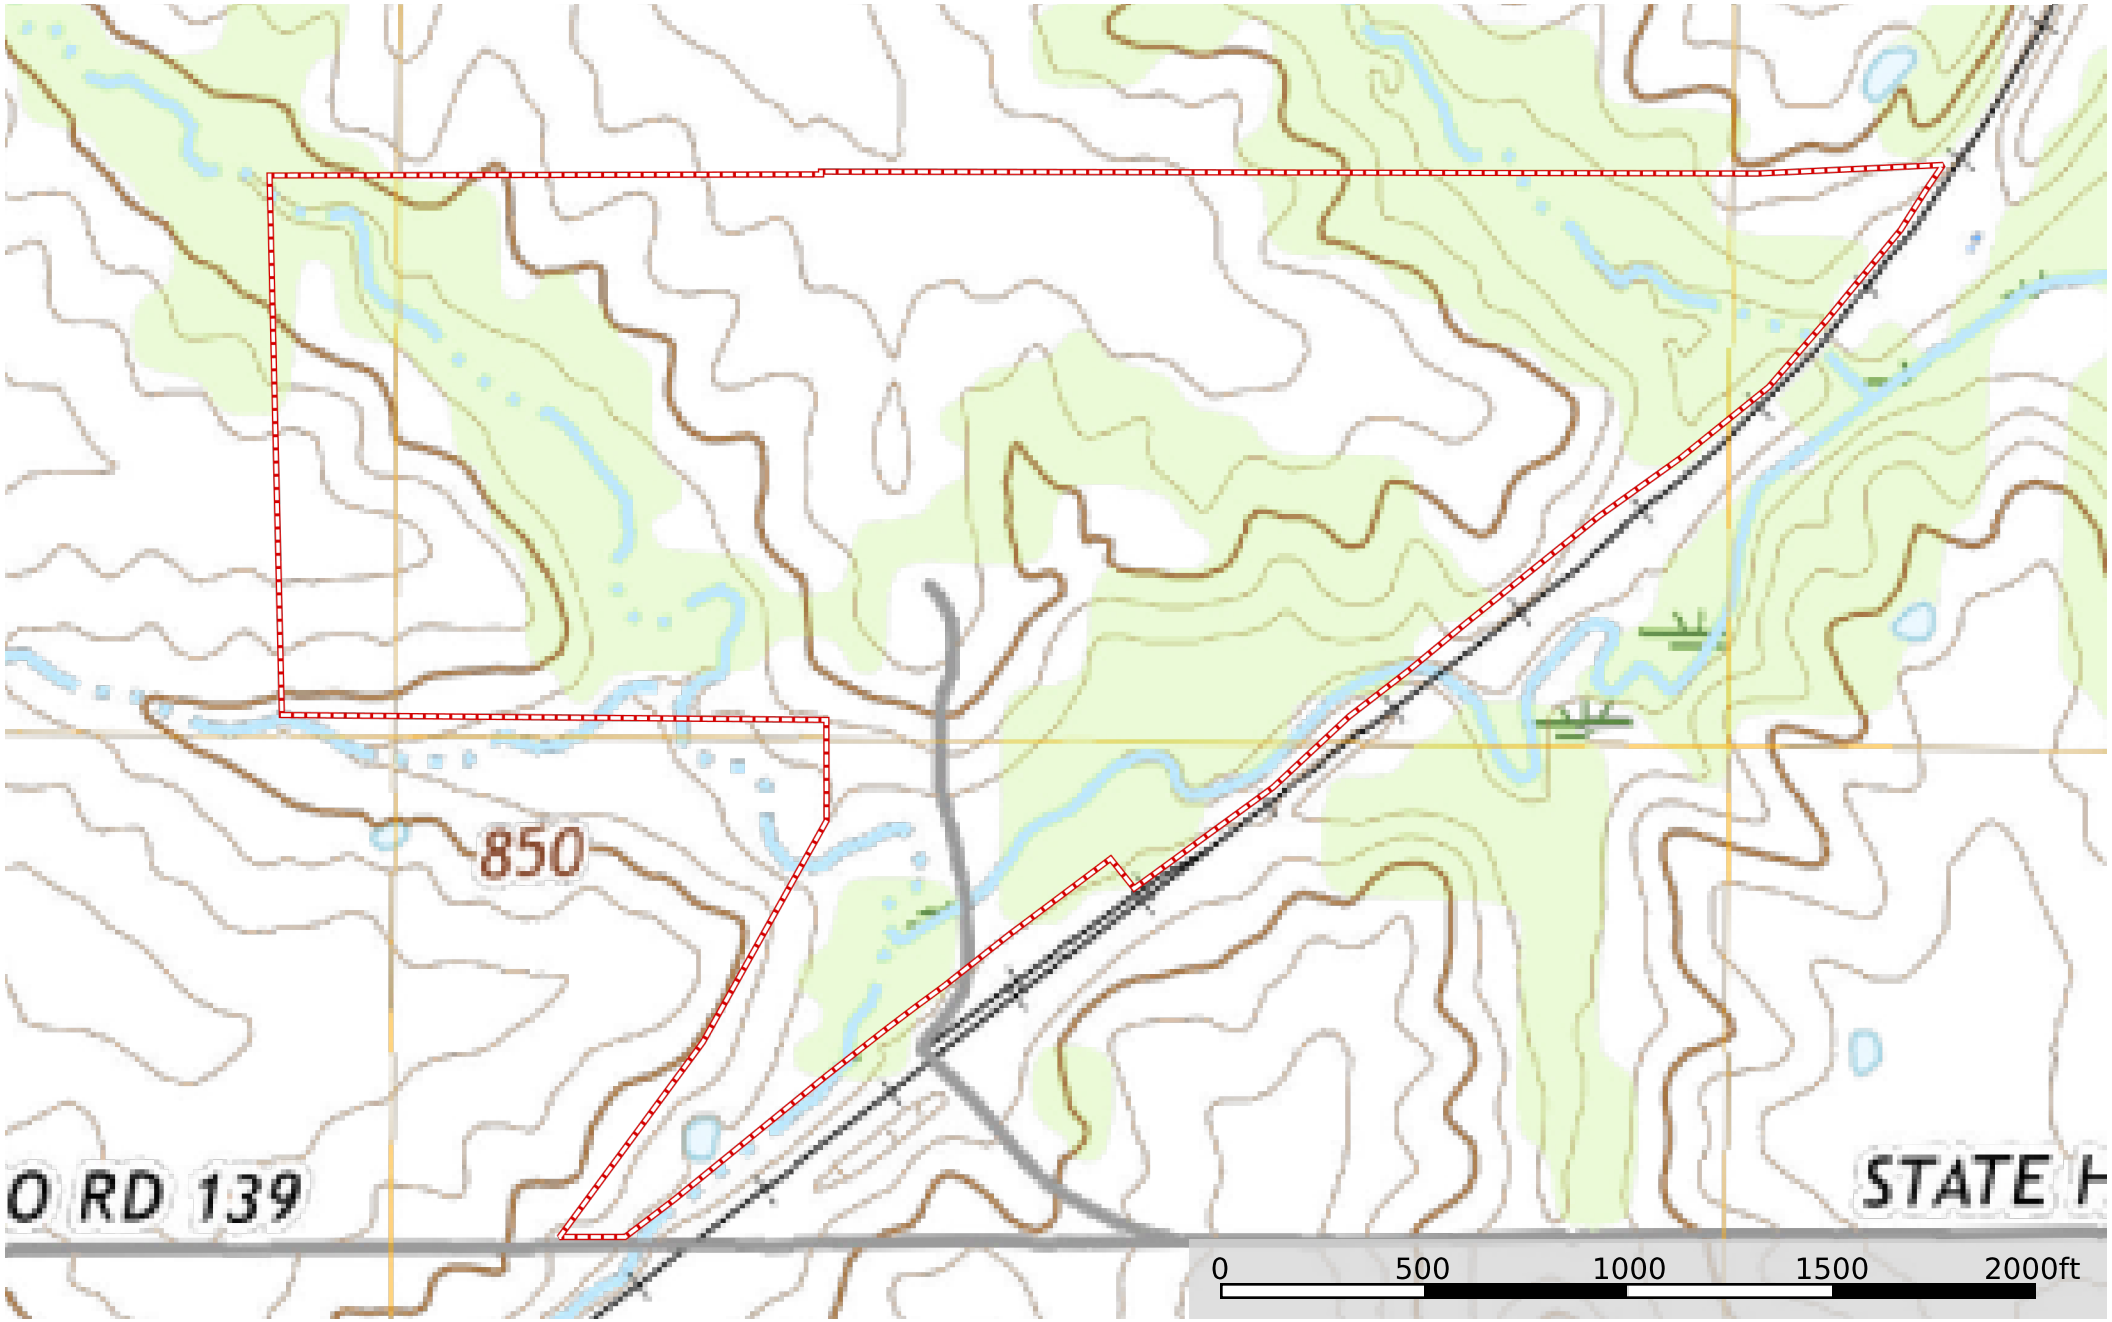

**MO - Knox McEacharn 115 acres +/-**  
Knox County, Missouri, 115 AC +/-

Boundary