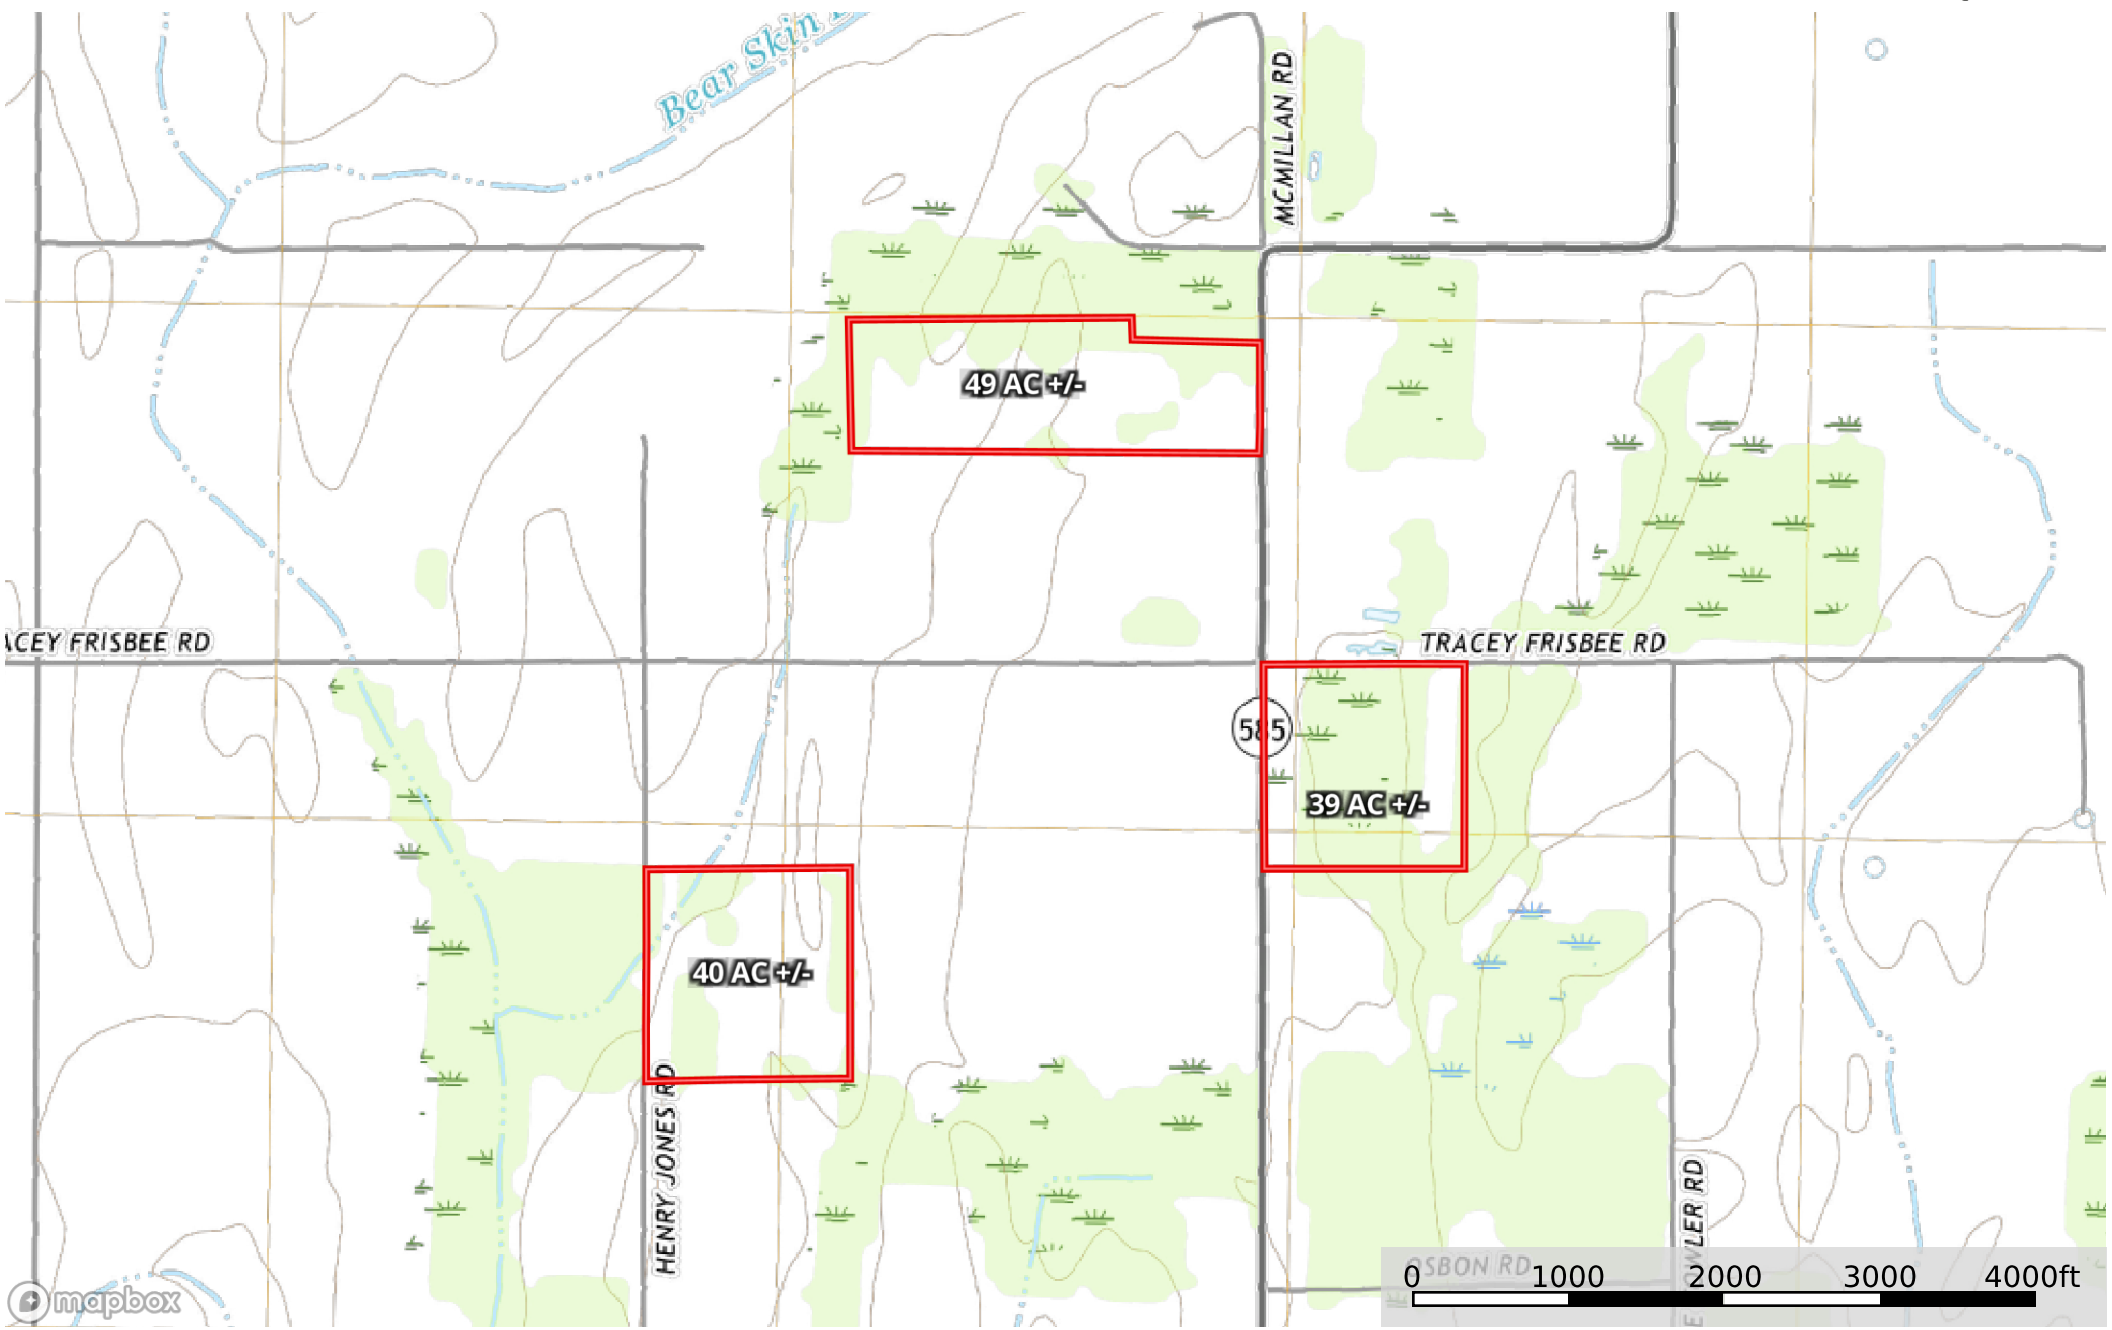

LA - West Carroll Frisbee 128 ac +/-
West Carroll Parish, Louisiana, AC +/-

Boundary