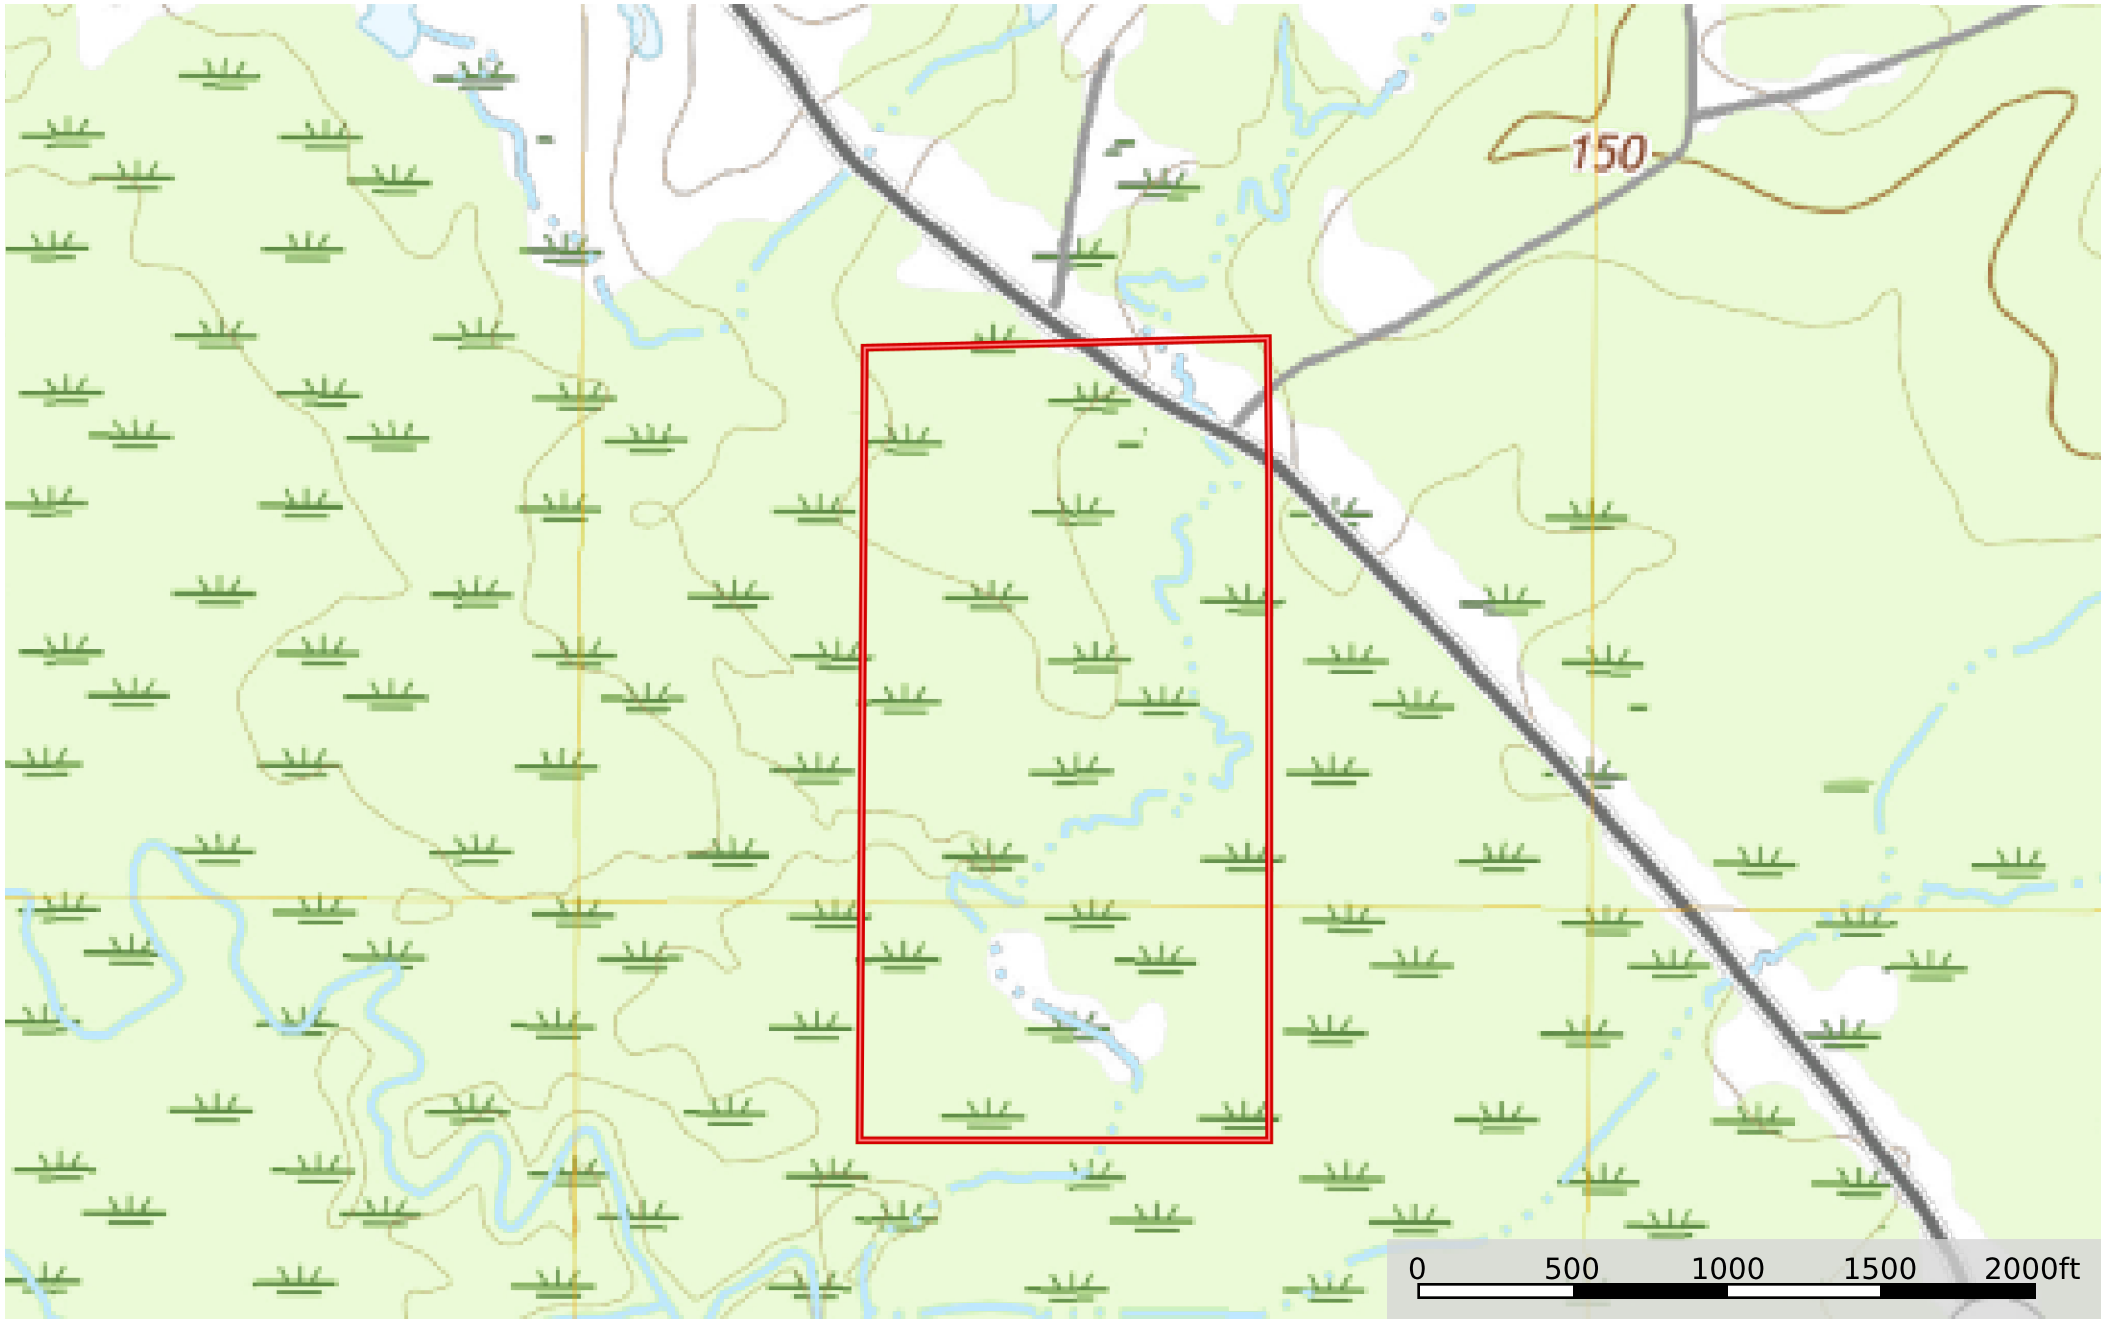

LA - Caldwell Hogg 80 +/- Hwy. 506E.
Caldwell Parish, Louisiana, 80 AC +/-

Boundary