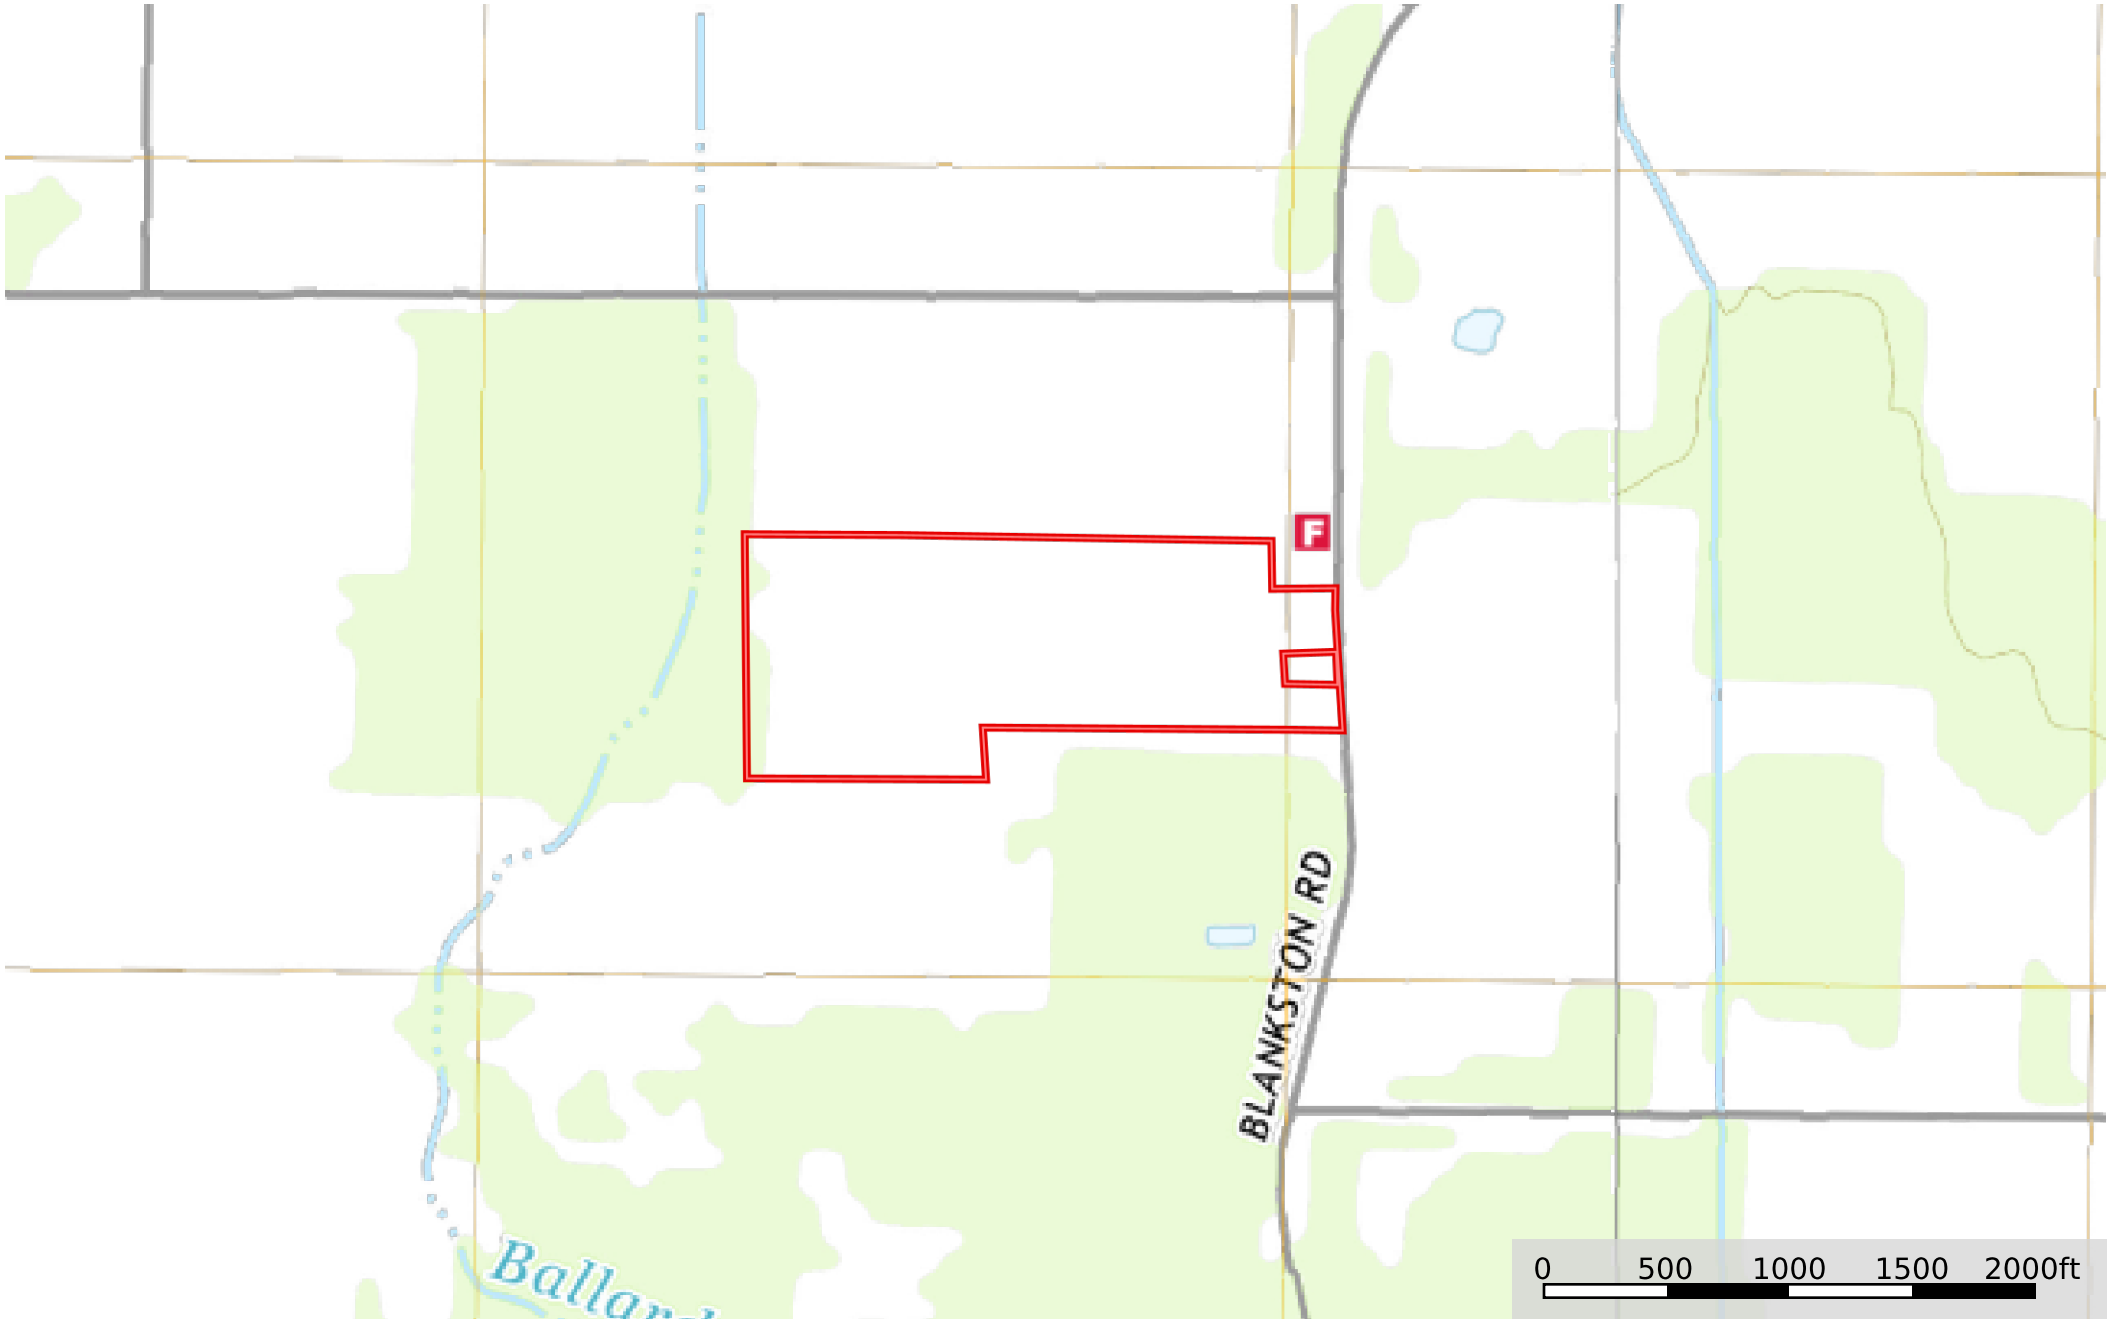

LA - Ouachita JTM Ventures 46 ac +/-  
Ouachita Parish, Louisiana, 46 AC +/-

 Boundary