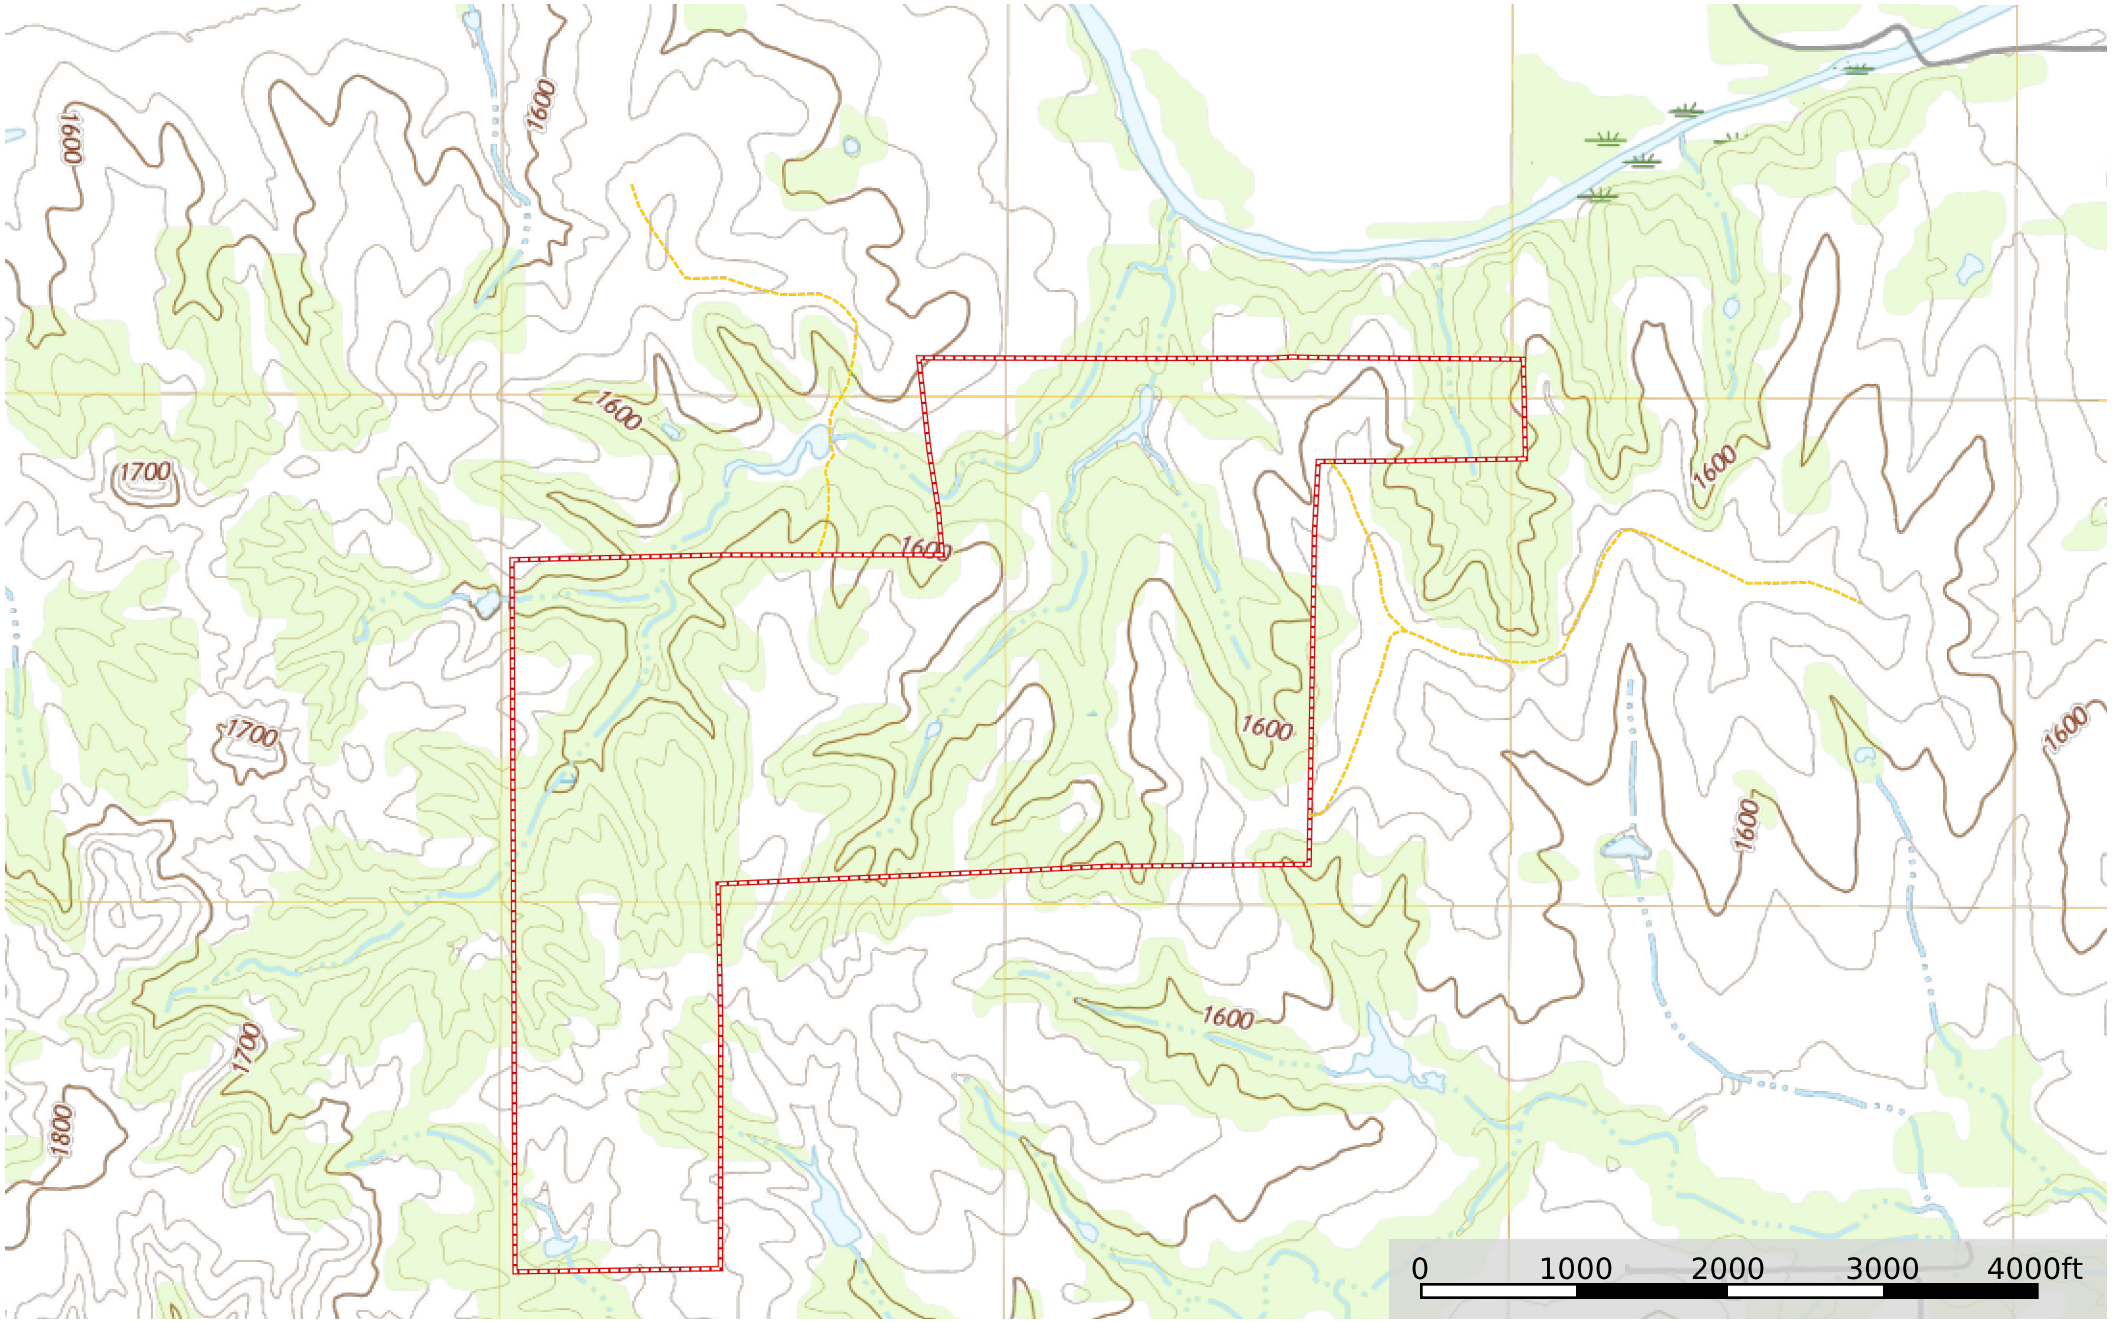

KS - Barber Sayer 418 ac +/-
Barber County, Kansas, 418 AC +/-

--- Road / Trail ▭ Boundary